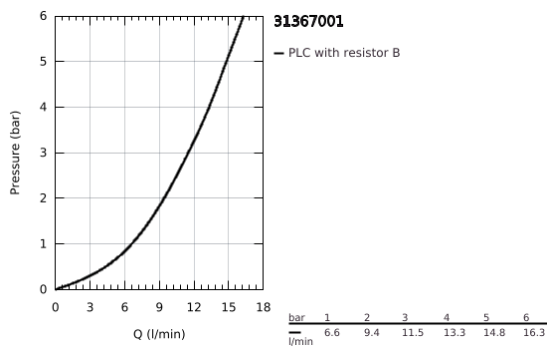

31 367 001 **BAUEDGE SINGLE-LEVER SINK MIXER 1/2"**

**PRODUCT DESCRIPTION**

- Colour: chrome
- high spout
- GROHE LongLife finish
- GROHE SmoothControl 28 mm ceramic cartridge
- Protected Water Ways no contact of water with lead or nickel inside the tap
- swivel tubular spout, swivel area 360°
- flexible connection hoses
- metal fixation set
- maximum flow rate (at 3 bar): 11.5 l/min

## 31 367 001 BAUEDGE SINGLE-LEVER SINK MIXER 1/2"