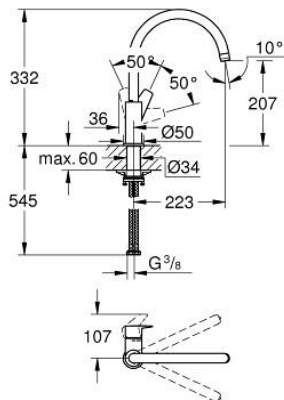

31 367 001 **BAUEDGE SINGLE-LEVER SINK MIXER 1/2"**

**PRODUCT DESCRIPTION**

- Colour: chrome
- high spout
- GROHE LongLife finish
- GROHE SmoothControl 28 mm ceramic cartridge
- Protected Water Ways no contact of water with lead or nickel inside the tap
- swivel tubular spout, swivel area 360°
- flexible connection hoses
- metal fixation set
- maximum flow rate (at 3 bar): 11.5 l/min

## 31 367 001 BAUEDGE SINGLE-LEVER SINK MIXER 1/2"

### SPARE PARTS, April 2020 – now

1: Cartridge (Spare part-nr. 46963000)

2: Mousseur (Spare part-nr. 13967000)

3: Mounting set (Spare part-nr. 48477000)

4: Shank fastening assembly (Spare part-nr. 48384000)\*