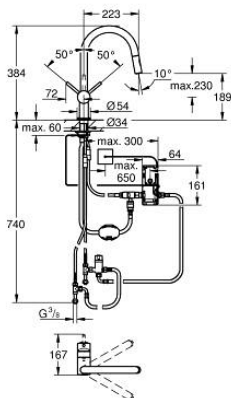

31 358 002 MINTA TOUCH ELECTRONIC SINGLE-LEVER SINK MIXER 1/2"

PRODUCT DESCRIPTION

- Colour: chrome
- C-spout
- Touch: activation of water via skin contact
- battery supply 6 V lithium-battery, type CR-P2
- CE approved
- solenoid valve
- safety stop after 60 sec.(factory set)
- GROHE LongLife finish
- GROHE SilkMove 46 mm ceramic cartridge
- Pull-Out spout for greater flexibility
- Dual Spray - switch between laminar spray and SpeedClean shower jet using diverter
- swivel tubular spout, swivel area 360°
- protected against backflow
- flexible connection hoses
- rapid installation system
- maximum flow rate (at 3 bar): 9 l/min

31 358 002 MINTA TOUCH ELECTRONIC SINGLE-LEVER SINK MIXER 1/2"

SPARE PARTS, June 2024 – now

- 1: Lever (Spare part-nr. 46015000)
- 2: Cap (Spare part-nr. 46025000)
- 3: Cartridge (Spare part-nr. 46048000)
- 4: Pull-Out spray (Spare part-nr. 48416000)
- 4.1: Non-return valve (Spare part-nr. 08565000)
- 4.2: Flow straightener (Spare part-nr. 48347000)
- 5: Hose for sink mixer with pull-out dual spray or mousseur (Spare part-nr. 48293000)
- 6: Shank mounting kit (Spare part-nr. 46345000)
- 7: Support plate (Spare part-nr. 05334000)
- 8: Non-return valve (Spare part-nr. 08565000)
- 9: Solenoid valve (Spare part-nr. 48213000)
- 9.1: Non-return valve (Spare part-nr. 08565000)
- 9.2: Dirt strainer (Spare part-nr. 42395000)
- 10: Control unit (Spare part-nr. 48214000)
- 11: Battery (Spare part-nr. 42886000)
- 12: Quick coupling (Spare part-nr. 46338000)