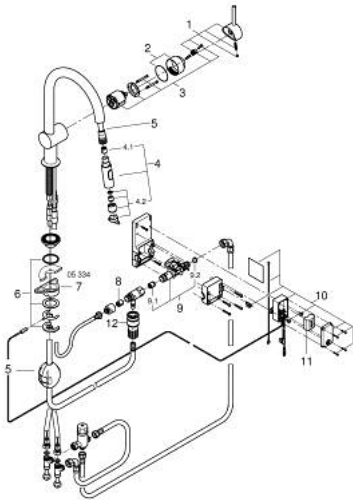

31 358 002 MINTA TOUCH ELECTRONIC SINGLE-LEVER SINK MIXER 1/2"

PRODUCT DESCRIPTION

- Colour: chrome
- C-spout
- Touch: activation of water via skin contact
- battery supply 6 V lithium-battery, type CR-P2
- CE approved
- solenoid valve
- safety stop after 60 sec.(factory set)
- GROHE LongLife finish
- GROHE SilkMove 46 mm ceramic cartridge
- Pull-Out spout for greater flexibility
- Dual Spray - switch between laminar spray and SpeedClean shower jet using diverter
- swivel tubular spout, swivel area 360°
- protected against backflow
- flexible connection hoses
- rapid installation system
- maximum flow rate (at 3 bar): 9 l/min

31 358 002 MINTA TOUCH ELECTRONIC SINGLE-LEVER SINK MIXER 1/2"

SPARE PARTS, June 2024 – now

- 1: Lever (Spare part-nr. 46015000)
- 2: Cap (Spare part-nr. 46025000)
- 3: Cartridge (Spare part-nr. 46048000)
- 4: Pull-Out spray (Spare part-nr. 48416000)
- 4.1: Non-return valve (Spare part-nr. 08565000)
- 4.2: Flow straightener (Spare part-nr. 48347000)
- 5: Hose for sink mixer with pull-out dual spray or mousseur (Spare part-nr. 48293000)
- 6: Shank mounting kit (Spare part-nr. 46345000)
- 7: Support plate (Spare part-nr. 05334000)
- 8: Non-return valve (Spare part-nr. 08565000)
- 9: Solenoid valve (Spare part-nr. 48213000)
- 9.1: Non-return valve (Spare part-nr. 08565000)
- 9.2: Dirt strainer (Spare part-nr. 42395000)
- 10: Control unit (Spare part-nr. 48214000)
- 11: Battery (Spare part-nr. 42886000)
- 12: Quick coupling (Spare part-nr. 46338000)