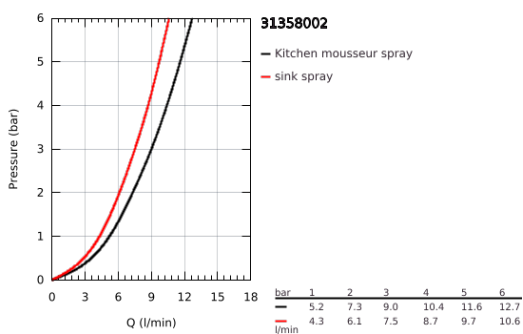

31 358 002 MINTA TOUCH ELECTRONIC SINGLE-LEVER SINK MIXER 1/2"

PRODUCT DESCRIPTION

- Colour: chrome
- C-spout
- Touch: activation of water via skin contact
- battery supply 6 V lithium-battery, type CR-P2
- CE approved
- solenoid valve
- safety stop after 60 sec.(factory set)
- GROHE LongLife finish
- GROHE SilkMove 46 mm ceramic cartridge
- Pull-Out spout for greater flexibility
- Dual Spray - switch between laminar spray and SpeedClean shower jet using diverter
- swivel tubular spout, swivel area 360°
- protected against backflow
- flexible connection hoses
- rapid installation system
- maximum flow rate (at 3 bar): 9 l/min

31 358 002 MINTA TOUCH ELECTRONIC SINGLE-LEVER SINK MIXER 1/2"

SPARE PARTS, June 2024 – now

- 1: Lever (Spare part-nr. 46015000)
- 2: Cap (Spare part-nr. 46025000)
- 3: Cartridge (Spare part-nr. 46048000)
- 4: Pull-Out spray (Spare part-nr. 48416000)
- 4.1: Non-return valve (Spare part-nr. 08565000)
- 4.2: Flow straightener (Spare part-nr. 48347000)
- 5: Hose for sink mixer with pull-out dual spray or mousseur (Spare part-nr. 48293000)
- 6: Shank mounting kit (Spare part-nr. 46345000)
- 7: Support plate (Spare part-nr. 05334000)
- 8: Non-return valve (Spare part-nr. 08565000)
- 9: Solenoid valve (Spare part-nr. 48213000)
- 9.1: Non-return valve (Spare part-nr. 08565000)
- 9.2: Dirt strainer (Spare part-nr. 42395000)
- 10: Control unit (Spare part-nr. 48214000)
- 11: Battery (Spare part-nr. 42886000)
- 12: Quick coupling (Spare part-nr. 46338000)