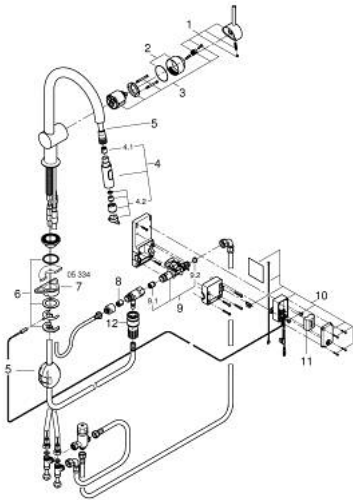

## 31 358 002 MINTA TOUCH ELECTRONIC SINGLE-LEVER SINK MIXER 1/2"

### SPARE PARTS, June 2024 – now

- 1: Lever (Spare part-nr. 46015000)
- 2: Cap (Spare part-nr. 46025000)
- 3: Cartridge (Spare part-nr. 46048000)
- 4: Pull-Out spray (Spare part-nr. 48416000)
- 4.1: Non-return valve (Spare part-nr. 08565000)
- 4.2: Flow straightener (Spare part-nr. 48347000)
- 5: Hose for sink mixer with pull-out dual spray or mousseur (Spare part-nr. 48293000)
- 6: Shank mounting kit (Spare part-nr. 46345000)
- 7: Support plate (Spare part-nr. 05334000)
- 8: Non-return valve (Spare part-nr. 08565000)
- 9: Solenoid valve (Spare part-nr. 48213000)
- 9.1: Non-return valve (Spare part-nr. 08565000)
- 9.2: Dirt strainer (Spare part-nr. 42395000)
- 10: Control unit (Spare part-nr. 48214000)
- 11: Battery (Spare part-nr. 42886000)
- 12: Quick coupling (Spare part-nr. 46338000)

## 31 358 002 MINTA TOUCH ELECTRONIC SINGLE-LEVER SINK MIXER 1/2"

**SPARE PARTS**, May 2024 – June 2024

- 1: Lever (Spare part-nr. 46015000)
  - 2: Cap (Spare part-nr. 46025000)
  - 3: Cartridge (Spare part-nr. 46048000)
  - 4: Pull-Out spray (Spare part-nr. 48416000)
  - 4.1: Non-return valve (Spare part-nr. 08565000)
  - 4.2: Flow straightener (Spare part-nr. 48347000)
  - 5: Hose for sink mixer with pull-out dual spray or mousseur (Spare part-nr. 48293000)
  - 6: Shank mounting kit (Spare part-nr. 46345000)
  - 7: Support plate (Spare part-nr. 05334000)
  - 8: Non-return valve (Spare part-nr. 08565000)
  - 9: Solenoid valve (Spare part-nr. 48213000)
  - 9.1: Non-return valve (Spare part-nr. 08565000)
  - 9.2: Dirt strainer (Spare part-nr. 42395000)
  - 10: Control unit (Spare part-nr. 48214000)
  - 11: Battery (Spare part-nr. 42886000)
  - 12: Quick coupling (Spare part-nr. 46338000)
  - 13: Lever (Spare part-nr. 40684000)\*
- \* Optional accessories