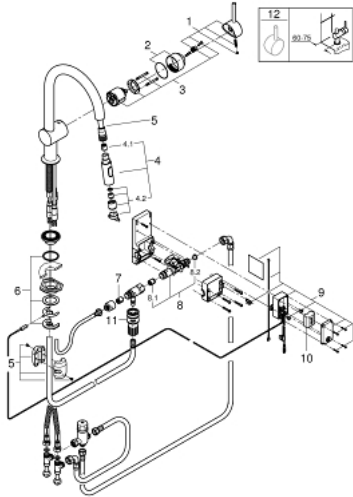

31 358 002 MINTA TOUCH ELECTRONIC SINGLE-LEVER SINK MIXER 1/2"

SPARE PARTS, July 2017 – May 2024

1. 1: Lever (Spare part-nr. 46015000)
   - 2: Cap (Spare part-nr. 46025000)
   - 3: Cartridge (Spare part-nr. 46048000)
   - 4: Pull-Out spray (Spare part-nr. 48416000)
   - 4.1: Non-return valve (Spare part-nr. 08565000)
   - 4.2: Flow straightener (Spare part-nr. 48347000)
   - 5: Hose for sink mixer with pull-out dual spray or mousseur (Spare part-nr. 48293000)
   - 6: Shank mounting kit (Spare part-nr. 46345000)
   - 7: Non-return valve (Spare part-nr. 08565000)
   - 8: Solenoid valve (Spare part-nr. 48213000)
   - 8.1: Non-return valve (Spare part-nr. 08565000)
   - 8.2: Dirt strainer (Spare part-nr. 42395000)
   - 9: Control unit (Spare part-nr. 48214000)
   - 10: Battery (Spare part-nr. 42886000)
   - 11: Quick coupling (Spare part-nr. 46338000)
   - 12: Lever (Spare part-nr. 40684000)*
2. Optional accessories