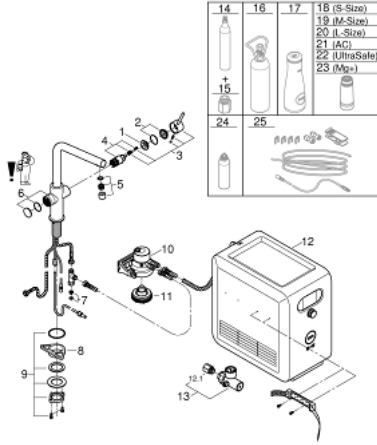

GROHE BLUE PROFESSIONAL 31 347 DC3 طقم صنوبر L

الآن - 2013 س طسغأ , قطع الغيار:

1: Fitting ring (رقم الطلب: 07419000)

2: Cap (رقم الطلب: 46581DC0)

3: Lever (رقم الطلب: 46957DC0)

4: خرطوشة (رقم الطلب: 46580000)

5: فلتر مياه (رقم الطلب: 48194DC0)

6: Operating unit (رقم الطلب: 46958DC0)

7: Dirt strainer (رقم الطلب: 47576000)

8: لوحة الدعم (رقم الطلب: 05334000)

9: تجميع مثبت ساق (رقم الطلب: 48384000)

10: رأس فلتر (رقم الطلب: 64508001)

11: مبرد وفوار (رقم الطلب: 40554001)

12: Pressure indicator (رقم الطلب: 46717000)

12.1: مهيئ (رقم الطلب: 40962000)

4 جم بغاز ثاني أكسيد الكربون (CO₂) قطع)* (رقم الطلب: 40422000)

13: اسطوانات طقم بدء تشغيل 25

14: مهيئ (رقم الطلب: 40962000)

ه البدء 2 كجم بزجاجة ثاني أكسيد كربون)* (رقم الطلب: 40423000)

15: مجموع

16: قاروره (رقم الطلب: 40405000)

17: فلتر مقاس صغير (رقم الطلب: 40404001)

18: فلتر مقاس متوسط (رقم الطلب: 40430001)

19: فلتر مقاس كبير (رقم الطلب: 40412001)

20: فلتر الكربون النشط (رقم الطلب: 40547001)

21: فلتر فائق الأمان (رقم الطلب: 40575001)

22: فلتر + مغنيسيوم (رقم الطلب: 40691001)

23: قلب تنظيف (رقم الطلب: 40434001)

24: مهيئ قلب التنظيف (رقم الطلب: 40694000)

25: طقم تطويلة (رقم الطلب: 40843000)

* إكسسوارات اختيارية