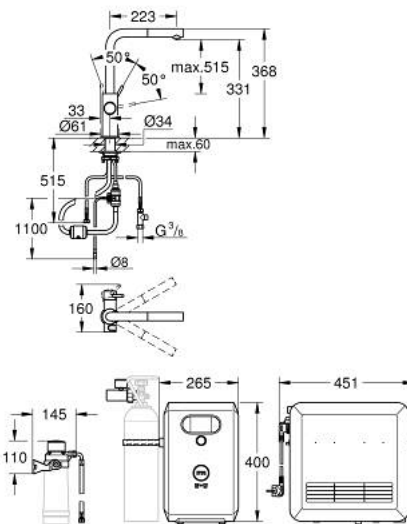

## 31 326 DC2 GROHE BLUE PROFESSIONAL L-SPOUT KIT WITH PULL-OUT MOUSSEUR