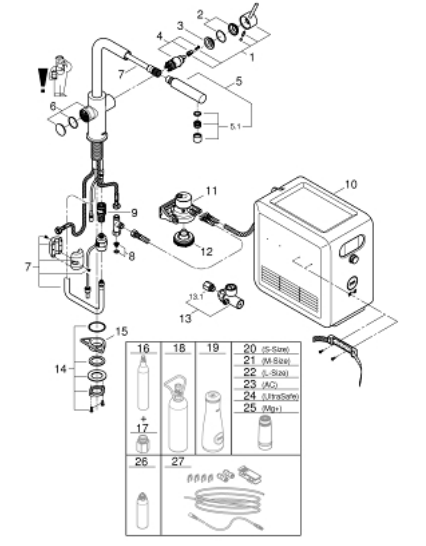

31 326 DC2 GROHE BLUE PROFESSIONAL L-SPOUT KIT WITH PULL-OUT MOUSSEUR

الآن - 2018 ويام, قطع الغيار

1: مقبض (46957DC0 رقم الطلب:-)

2: غطاء (46581DC0 رقم الطلب:-)

3: حلقة تركيب (07419000 رقم الطلب:-)

4: خرطوشة (46580000 رقم الطلب:-)

5: سبراي قابل للسحب (46999DC0 رقم الطلب:-)

5.1: Mousseur GROHE Blue L spout (48194DC0 رقم الطلب:-)

6: وحدة تشغيل (46958DC0 رقم الطلب:-)

7: خرطوم لدش قابل للسحب (48378000 رقم الطلب:-)

8: مصفاة غبار (47576000 رقم الطلب:-)

9: إقران سريع (46315000 رقم الطلب:-)

10: مبرد وفوار (40554002 رقم الطلب:-)

11: رأس فلتر (64508001 رقم الطلب:-)

12: مهبي قلب التنظيف (40694000 رقم الطلب:-)

13: مؤشر ضغط (46717000 رقم الطلب:-)

13.1: مهبي (40962000 رقم الطلب:-)

14: تجميع مثبت ساق (48384000 رقم الطلب:-)

15: لوحة الدعم (05334000 رقم الطلب:-)

4 جم بغاز ثاني أكسيد الكربون (4) (CO₂) قطع (40422000 رقم الطلب:-)*

16: اسطوانات طقم بدء تشغيل 25

17: مهبي (40962000 رقم الطلب:-) CO₂

4 البدء 2 كجم بزجاجة ثاني أكسيد كربون (40423000 رقم الطلب:-) (CO₂)

18: مجموع

19: قاروره (40405000 رقم الطلب:-)*

20: فلتر مقاس صغير (40404001 رقم الطلب:-)*

21: فلتر مقاس متوسط (40430001 رقم الطلب:-)*

22: فلتر مقاس كبير (40412001 رقم الطلب:-)*

23: فلتر الكربون النشط (40547001 رقم الطلب:-)*

24: فلتر فائق الأمان (40575001 رقم الطلب:-)*

25: فلتر + مغنيسيوم (40691001 رقم الطلب:-)*

26: قلب تنظيف (40434001 رقم الطلب:-)*

27: طقم تطويلة (40843000 رقم الطلب:-)*