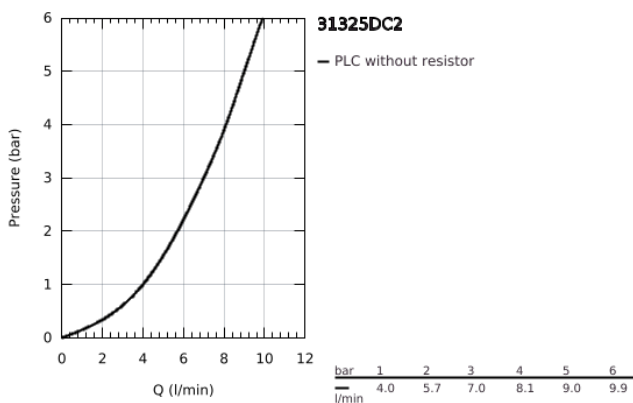

31 325 DC2 GROHE BLUE PROFESSIONAL C-SPOUT KIT WITH PULL-OUT SPOUT

PRODUCT DESCRIPTION (1/2)

- Colour: supersteel
- GROHE Blue single-lever sink mixer with filter function
- push buttons for 3 types of filtered and chilled table water
- still, medium, sparkling
- GROHE LongLife finish
- GROHE SilkMove 28 mm ceramic cartridge
- Pull-Out spout for greater flexibility
- swivel tubular spout, swivel area 360°
- separate inner water ways for filtered and non-filtered water
- flexible connection hoses
- GROHE Blue Professional cooler
- delivers 12 liters of chilled sparkling water per hour
- 270 Watt cooling unit, 230 V, 50 Hz
- type of protection IP 21
- CE approved
- requires ventilation holes in the bottom of the kitchen cabinet
- software set-up, monitoring of filter and CO₂ capacity via GROHE Watersystems app
- push notifications at low filter resp. CO₂ capacity
- with Bluetooth* and Wi-Fi interface for wireless data communication
- for Apple** and Android devices
- bluetooth range (max. 10 m) varies on used materials and walls between transmitter and receiver
- cleaning cartridge adapter, for use with GROHE Blue cleaning cartridge 40 434 001
- CO₂ pressure indicator
- filter head with flexible water hardness adjustment
- GROHE Blue filter, CO₂ bottle and cleaning cartridge are not included and have to be ordered separately