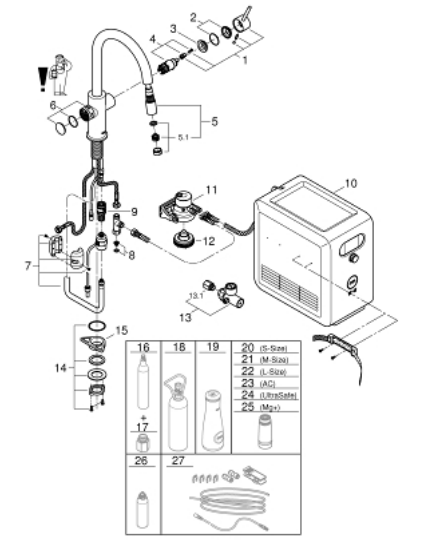

31 325 DC2 GROHE BLUE PROFESSIONAL C-SPOUT KIT WITH PULL-OUT SPOUT

SPARE PARTS, May 2018 – now

- 1: Lever (Spare part-nr. 46957DC0)
- 2: Cap (Spare part-nr. 46581DC0)
- 3: Fitting ring (Spare part-nr. 07419000)
- 4: Cartridge (Spare part-nr. 46580000)
- 5: Hand shower (Spare part-nr. 48427DC0)
- 5.1: Mousseur (Spare part-nr. 48379DC0)
- 6: Operating unit (Spare part-nr. 46958DC0)
- 7: Hose for pull-out shower (Spare part-nr. 48378000)
- 8: Dirt strainer (Spare part-nr. 47576000)
- 9: Quick coupling (Spare part-nr. 46315000)
- 10: Chiller and carbonizer (Spare part-nr. 40554001)
- 11: Filter head (Spare part-nr. 64508001)
- 12: Pressure indicator (Spare part-nr. 46717000)
- 12.1: CO₂ adapter (Spare part-nr. 40962000)
- 13: Shank fastening assembly (Spare part-nr. 48384000)
- 14: Support plate (Spare part-nr. 05334000)
- 15: Starter kit 425 g CO₂ bottles (4 pieces) (Spare part-nr. 40422000)*
- 16: CO₂ adapter (Spare part-nr. 40962000)*
- 17: Starter kit 2 kg CO₂ bottle (Spare part-nr. 40423000)*
- 18: Glass carafe (Spare part-nr. 40405000)*
- 19: Filter S-Size (Spare part-nr. 40404001)*
- 20: Filter M-Size (Spare part-nr. 40430001)*
- 21: Filter L-Size (Spare part-nr. 40412001)*
- 22: Activated carbon filter (Spare part-nr. 40547001)*
- 23: UltraSafe filter (Spare part-nr. 40575001)*
- 24: Magnesium+ filter (Spare part-nr. 40691001)*
- 25: Cleaning cartridge (Spare part-nr. 40434001)*
- 26: cleaning cartridge adapter (Spare part-nr. 40694000)*
- 27: Extension set (Spare part-nr. 40843000)*

* Optional accessories