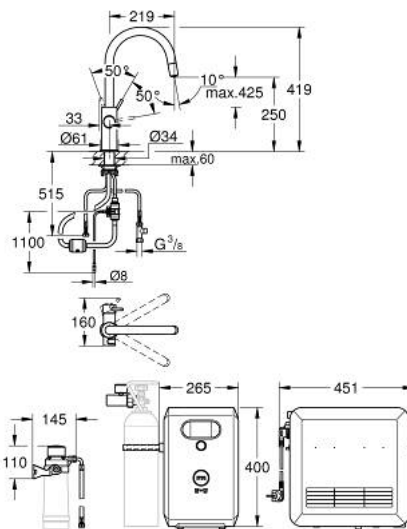

31 325 DC2 GROHE BLUE PROFESSIONAL C-SPOUT KIT WITH PULL-OUT SPOUT

PRODUCT DESCRIPTION (1/2)

- Colour: supersteel
- GROHE Blue single-lever sink mixer with filter function
- push buttons for 3 types of filtered and chilled table water
- still, medium, sparkling
- GROHE LongLife finish
- GROHE SilkMove 28 mm ceramic cartridge
- Pull-Out spout for greater flexibility
- swivel tubular spout, swivel area 360°
- separate inner water ways for filtered and non-filtered water
- flexible connection hoses
- GROHE Blue Professional cooler
- delivers 12 liters of chilled sparkling water per hour
- 270 Watt cooling unit, 230 V, 50 Hz
- type of protection IP 21
- CE approved
- requires ventilation holes in the bottom of the kitchen cabinet
- software set-up, monitoring of filter and CO₂ capacity via GROHE Watersystems app
- push notifications at low filter resp. CO₂ capacity
- with Bluetooth* and Wi-Fi interface for wireless data communication
- for Apple** and Android devices
- bluetooth range (max. 10 m) varies on used materials and walls between transmitter and receiver
- cleaning cartridge adapter, for use with GROHE Blue cleaning cartridge 40 434 001
- CO₂ pressure indicator
- filter head with flexible water hardness adjustment
- GROHE Blue filter, CO₂ bottle and cleaning cartridge are not included and have to be ordered separately