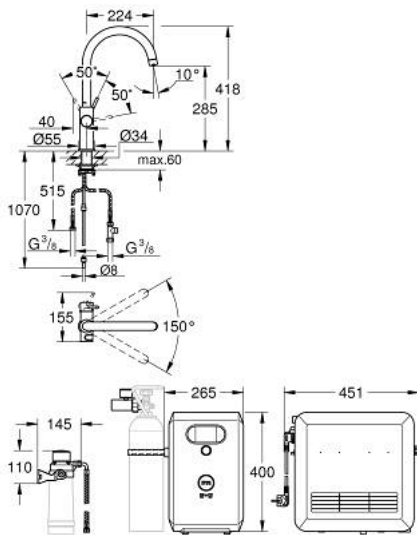

31 323 DC2 GROHE BLUE PROFESSIONAL C-SPOUT KIT

PRODUCT DESCRIPTION (1/2)

- Colour: supersteel
- GROHE Blue single-lever sink mixer with filter function
- push buttons for 3 types of filtered and chilled table water
- still, medium, sparkling
- GROHE LongLife finish
- GROHE SilkMove 28 mm ceramic cartridge
- swivel tubular spout, swivel area 150°
- separate inner water ways for filtered and non-filtered water
- flexible connection hoses
- GROHE Blue Professional cooler
- delivers 12 liters of chilled sparkling water per hour
- 270 Watt cooling unit, 230 V, 50 Hz
- type of protection IP 21
- CE approved
- requires ventilation holes in the bottom of the kitchen cabinet
- software set-up, monitoring of filter and CO₂ capacity via GROHE Watersystems app
- push notifications at low filter resp. CO₂ capacity
- with Bluetooth* and Wi-Fi interface for wireless data communication
- for Apple** and Android devices
- bluetooth range (max. 10 m) varies on used materials and walls between transmitter and receiver
- cleaning cartridge adapter, for use with GROHE Blue cleaning cartridge 40 434 001
- CO₂ pressure indicator
- filter head with flexible water hardness adjustment
- GROHE Blue filter, CO₂ bottle and cleaning cartridge are not included and have to be ordered separately