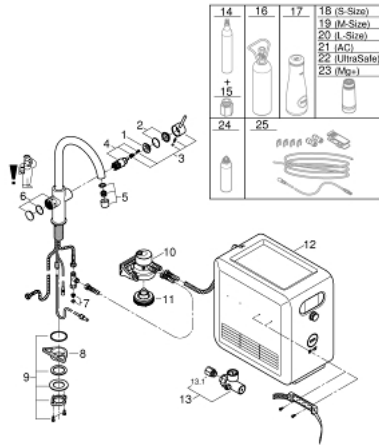

31 323 DC2 GROHE BLUE PROFESSIONAL C-SPOUT KIT

SPARE PARTS, August 2013 – now

1. 1: Fitting ring (Spare part-nr. 07419000)
  2. 2: Cap (Spare part-nr. 46581DC0)
  3. 3: Lever (Spare part-nr. 46957DC0)
  4. 4: Cartridge (Spare part-nr. 46580000)
  5. 5: Flow control (Spare part-nr. 48343DC0)
  6. 6: Operating unit (Spare part-nr. 46958DC0)
  7. 7: Dirt strainer (Spare part-nr. 47576000)
  8. 8: Support plate (Spare part-nr. 05334000)
  9. 9: Shank fastening assembly (Spare part-nr. 48384000)
  10. 10: Filter head (Spare part-nr. 64508001)
  11. 11: Chiller and carbonizer (Spare part-nr. 40554001)
  12. 12: Pressure indicator (Spare part-nr. 46717000)
  - 12.1: CO₂ adapter (Spare part-nr. 40962000)
  14. 13: Starter kit 425 g CO₂ bottles (4 pieces) (Spare part-nr. 40422000)*
  15. 14: CO₂ adapter (Spare part-nr. 40962000)*
  16. 15: Starter kit 2 kg CO₂ bottle (Spare part-nr. 40423000)*
  17. 16: Glass carafe (Spare part-nr. 40405000)*
  18. 17: Filter S-Size (Spare part-nr. 40404001)*
  19. 18: Filter M-Size (Spare part-nr. 40430001)*
  20. 19: Filter L-Size (Spare part-nr. 40412001)*
  21. 20: Activated carbon filter (Spare part-nr. 40547001)*
  22. 21: UltraSafe filter (Spare part-nr. 40575001)*
  23. 22: Magnesium+ filter (Spare part-nr. 40691001)*
  24. 23: Cleaning cartridge (Spare part-nr. 40434001)*
  25. 24: cleaning cartridge adapter (Spare part-nr. 40694000)*
  26. 25: Extension set (Spare part-nr. 40843000)*
2. Optional accessories