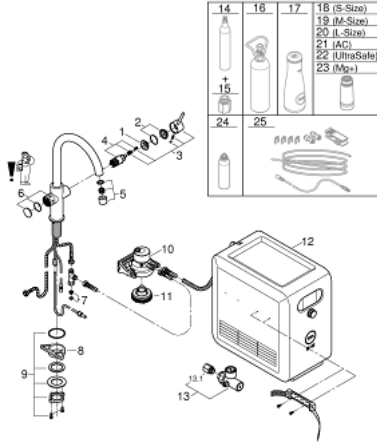

GROHE BLUE PROFESSIONAL 31 323 DC2 طقم صنوبر C

الآن - 2013 س طسغأ, قطع الغيار:

1: Fitting ring (رقم الطلب: 07419000)

2: Cap (رقم الطلب: 46581DC0)

3: Lever (رقم الطلب: 46957DC0)

4: خرطوشة (رقم الطلب: 46580000)

5: تحكم في التدفق (رقم الطلب: 48343DC0)

6: Operating unit (رقم الطلب: 46958DC0)

7: Dirt strainer (رقم الطلب: 47576000)

8: لوحة الدعم (رقم الطلب: 05334000)

9: تجميع مثبت ساق (رقم الطلب: 48384000)

10: رأس فلتر (رقم الطلب: 64508001)

11: مبرد وفوار (رقم الطلب: 40554001)

12: Pressure indicator (رقم الطلب: 46717000)

12.1: مهيئ (رقم الطلب: 40962000)

4 جم بغاز ثاني أكسيد الكربون (CO₂) قطع)* (رقم الطلب: 40422000)

13: اسطوانات طقم بدء تشغيل 25

14: مهيئ (رقم الطلب: 40962000)

ه البدء 2 كجم بزجاجة ثاني أكسيد كربون)* (رقم الطلب: 40423000)

15: مجموع

16: قاروره (رقم الطلب: 40405000)

17: فلتر مقاس صغير (رقم الطلب: 40404001)

18: فلتر مقاس متوسط (رقم الطلب: 40430001)

19: فلتر مقاس كبير (رقم الطلب: 40412001)

20: فلتر الكربون النشط (رقم الطلب: 40547001)

21: فلتر فائق الأمان (رقم الطلب: 40575001)

22: فلتر + مغنيسيوم (رقم الطلب: 40691001)

23: قلب تنظيف (رقم الطلب: 40434001)

24: مهيئ قلب التنظيف (رقم الطلب: 40694000)

25: طقم تطويلة (رقم الطلب: 40843000)

* إكسسوارات اختيارية