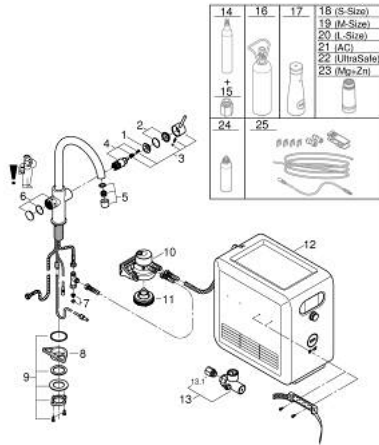

31 323 002 GROHE BLUE PROFESSIONAL C-SPOUT KIT

SPARE PARTS, September 2021 – now

1. 1: Fitting ring (Spare part-nr. 07419000)
2. 2: Cap (Spare part-nr. 46581000)
3. 3: Lever (Spare part-nr. 46957000)
4. 4: Cartridge (Spare part-nr. 46580000)
5. 5: Mousseur GROHE Blue U and C spout (Spare part-nr. 48343000)
6. 6: Operating unit (Spare part-nr. 46958000)
7. 7: Dirt strainer (Spare part-nr. 47576000)
8. 8: Support plate (Spare part-nr. 05334000)
9. 9: Shank fastening assembly (Spare part-nr. 48384000)
10. 10: Filter head (Spare part-nr. 64508001)
11. 11: cleaning cartridge adapter (Spare part-nr. 40694000)
12. 12: Chiller and carbonizer (Spare part-nr. 40554002)
13. 13: Pressure indicator (Spare part-nr. 46717000)
- 13.1: CO₂ adapter (Spare part-nr. 40962000)
15. 14: Starter kit 425 g CO₂ bottles (4 pieces) (Spare part-nr. 40422000)*
16. 15: CO₂ adapter (Spare part-nr. 40962000)*
17. 16: Starter kit 2 kg CO₂ bottle (Spare part-nr. 40423000)*
18. 17: Glass carafe with lid set

(Spare part-nr. 40405001)*

1. 18: Filter S-Size (Spare part-nr. 40404001)*
2. 19: Filter M-Size (Spare part-nr. 40430001)*
3. 20: Filter L-Size (Spare part-nr. 40412001)*
4. 21: Activated carbon filter (Spare part-nr. 40547001)*
5. 22: UltraSafe filter (Spare part-nr. 40575002)*
6. 23: Magnesium + Zinc filter (Spare part-nr. 40691002)*
7. 24: Cleaning cartridge (Spare part-nr. 40434001)*
8. 25: Extension set (Spare part-nr. 40843000)*

* Optional accessories