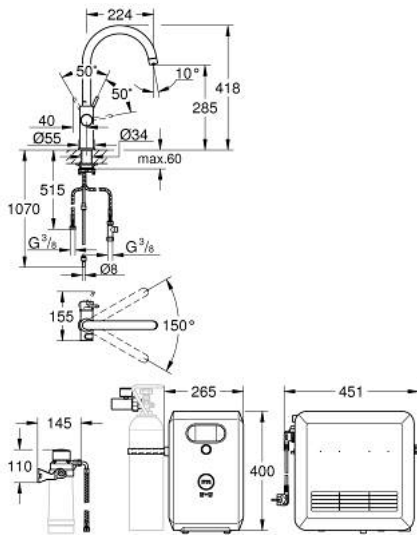

31 323 002 GROHE BLUE PROFESSIONAL C-SPOUT KIT

PRODUCT DESCRIPTION (1/2)

- Colour: chrome
- GROHE Blue single-lever sink mixer with filter function
- push buttons for 3 types of filtered and chilled table water
- still, medium, sparkling
- GROHE LongLife finish
- GROHE SilkMove 28 mm ceramic cartridge
- swivel tubular spout, swivel area 150°
- separate inner water ways for filtered and non-filtered water
- flexible connection hoses
- GROHE Blue Professional cooler
- delivers 12 liters of chilled sparkling water per hour
- 270 Watt cooling unit, 230 V, 50 Hz
- type of protection IP 21
- CE approved
- requires ventilation holes in the bottom of the kitchen cabinet
- software set-up, monitoring of filter and CO₂ capacity via GROHE Watersystems app
- cleaning cartridge adapter, for use with GROHE Blue cleaning cartridge 40 434 001
- CO₂ pressure indicator
- GROHE Blue filter, CO₂ bottle and cleaning cartridge are not included and have to be ordered separately
- suitable filters:- filter S-size, capacity 600 l at 20° dKH (40 404 001)- filter M-size, capacity 1500 l at 20° dKH (40 430 001)- filter L-size, capacity 2500 l at 20° dKH (40 412 001)- activated carbon filter, capacity 3000 l (40 547 001)- Ultrasafe filter, capacity 3000 l (40 575 002)- Magnesium + Zinc filter, capacity 400 l at 17° dGH (40 691 002)

(Spare part-nr. 40405001)*

- 18: Filter S-Size (Spare part-nr. 40404001)*
- 19: Filter M-Size (Spare part-nr. 40430001)*
- 20: Filter L-Size (Spare part-nr. 40412001)*
- 21: Activated carbon filter (Spare part-nr. 40547001)*
- 22: UltraSafe filter (Spare part-nr. 40575002)*
- 23: Magnesium + Zinc filter (Spare part-nr. 40691002)*
- 24: Cleaning cartridge (Spare part-nr. 40434001)*
- 25: Extension set (Spare part-nr. 40843000)*