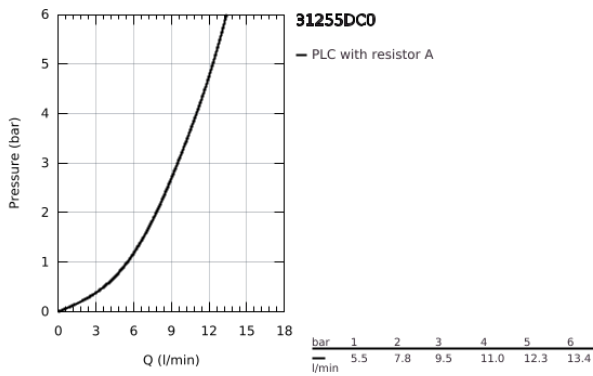

31 255 DC0 EUROCUBE SINGLE-LEVER SINK MIXER 1/2"

PRODUCT DESCRIPTION

- Colour: supersteel
- high spout
- GROHE LongLife finish
- GROHE SilkMove 28 mm ceramic cartridge
- mousseur
- swivel cast spout
- swivel area 90°
- flexible connection hoses
- rapid installation system
- maximum flow rate (at 3 bar): 9.5 l/min

31 255 DC0 EUROCUBE SINGLE-LEVER SINK MIXER 1/2"

SPARE PARTS, August 2013 – now

- 1: Lever (Spare part-nr. 46788DC0)
 - 2: Cap (Spare part-nr. 46581DC0)
 - 3: Fitting ring (Spare part-nr. 07419000)
 - 4: Cartridge (Spare part-nr. 46580000)
 - 5: Outlet (Spare part-nr. 13330DC0)
 - 5.1: Mousseur (Spare part-nr. 13929DC0)
 - 6: Shank mounting kit (Spare part-nr. 46671000)
 - 7: Mounting wrench (Spare part-nr. 19017000)*
- * Optional accessories