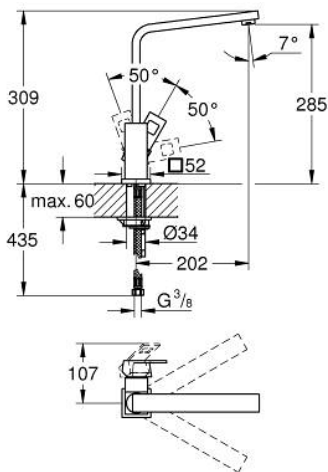

31 255 DC0 EUROCUBE SINGLE-LEVER SINK MIXER 1/2"

PRODUCT DESCRIPTION

- Colour: supersteel
- high spout
- GROHE LongLife finish
- GROHE SilkMove 28 mm ceramic cartridge
- mousseur
- swivel cast spout
- swivel area 90°
- flexible connection hoses
- rapid installation system
- maximum flow rate (at 3 bar): 9.5 l/min

31 255 DC0 EUROCUBE SINGLE-LEVER SINK MIXER 1/2"

SPARE PARTS, August 2013 – now

- 1: Lever (Spare part-nr. 46788DC0)
 - 2: Cap (Spare part-nr. 46581DC0)
 - 3: Fitting ring (Spare part-nr. 07419000)
 - 4: Cartridge (Spare part-nr. 46580000)
 - 5: Outlet (Spare part-nr. 13330DC0)
 - 5.1: Mousseur (Spare part-nr. 13929DC0)
 - 6: Shank mounting kit (Spare part-nr. 46671000)
 - 7: Mounting wrench (Spare part-nr. 19017000)*
- * Optional accessories