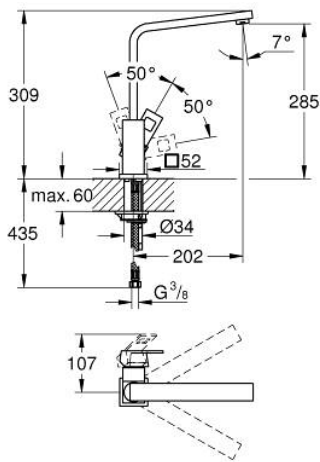

### 31 255 000 EUROCUBE SINGLE-LEVER SINK MIXER 1/2"

**PRODUCT DESCRIPTION**

- Colour: chrome
- GROHE LongLife finish
- GROHE SilkMove 28 mm ceramic cartridge
- swivel cast spout
- swivel area 90°
- flexible connection hoses
- rapid installation system
- maximum flow rate (at 3 bar): 9.5 l/min

## 31 255 000 EUROCUBE SINGLE-LEVER SINK MIXER 1/2"

### SPARE PARTS, September 2010 – now

- 1: Lever (Spare part-nr. 46788000)
  - 2: Cap (Spare part-nr. 46581000)
  - 3: Fitting ring (Spare part-nr. 07419000)
  - 4: Cartridge (Spare part-nr. 46580000)
  - 5: Outlet (Spare part-nr. 13330000)
  - 5.1: Mousseur (Spare part-nr. 13929000)
  - 6: Shank mounting kit (Spare part-nr. 46671000)
  - 7: Mounting wrench (Spare part-nr. 19017000)\*
- \* Optional accessories