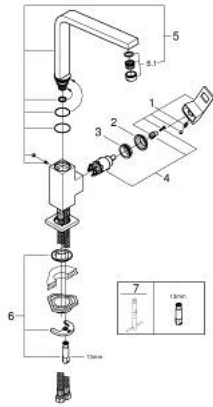

### 31 255 000 EUROCUBE SINGLE-LEVER SINK MIXER 1/2"

**PRODUCT DESCRIPTION**

- Colour: chrome
- GROHE LongLife finish
- GROHE SilkMove 28 mm ceramic cartridge
- swivel cast spout
- swivel area 90°
- flexible connection hoses
- rapid installation system
- maximum flow rate (at 3 bar): 9.5 l/min

## 31 255 000 EUROCUBE SINGLE-LEVER SINK MIXER 1/2"

### SPARE PARTS, September 2010 – now

- 1: Lever (Spare part-nr. 46788000)
  - 2: Cap (Spare part-nr. 46581000)
  - 3: Fitting ring (Spare part-nr. 07419000)
  - 4: Cartridge (Spare part-nr. 46580000)
  - 5: Outlet (Spare part-nr. 13330000)
  - 5.1: Mousseur (Spare part-nr. 13929000)
  - 6: Shank mounting kit (Spare part-nr. 46671000)
  - 7: Mounting wrench (Spare part-nr. 19017000)\*
- \* Optional accessories