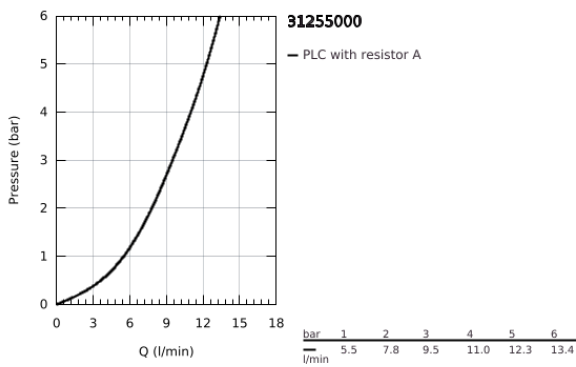

### 31 255 000 EUROCUBE SINGLE-LEVER SINK MIXER 1/2"

**PRODUCT DESCRIPTION**

- Colour: chrome
- GROHE LongLife finish
- GROHE SilkMove 28 mm ceramic cartridge
- swivel cast spout
- swivel area 90°
- flexible connection hoses
- rapid installation system
- maximum flow rate (at 3 bar): 9.5 l/min

## 31 255 000 EUROCUBE SINGLE-LEVER SINK MIXER 1/2"