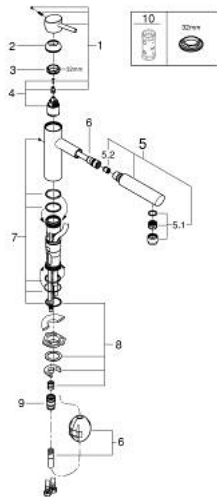

31 129 DC1 **CONCETTO SINGLE-LEVER SINK MIXER 1/2"**

PRODUCT DESCRIPTION

- Colour: supersteel
- medium spout
- GROHE LongLife finish
- GROHE SilkMove 35 mm ceramic cartridge
- Pull-Out spout for greater flexibility
- adjustable flow rate limiter
- swivel cast spout
- swivel area 100°
- protected against backflow
- flexible connection hoses
- rapid installation system
- maximum flow rate (at 3 bar): 7.5 l/min

31 129 DC1 **CONCETTO SINGLE-LEVER SINK MIXER 1/2"**

SPARE PARTS, May 2024 – now

- 1: Lever (Spare part-nr. 46822DC0)
 - 2: Cap (Spare part-nr. 46492DC0)
 - 3: Screw ring (Spare part-nr. 46815000)
 - 4: Cartridge (Spare part-nr. 46374000)
 - 5: Pull out shower (Spare part-nr. 48532DC0)
 - 5.1: Mousseur (Spare part-nr. 06574DC0)
 - 5.2: Non-return valve (Spare part-nr. 08565000)
 - 6: Hose for sink mixer with pull-out dual spray or mousseur (Spare part-nr. 48293000)
 - 7: Seal kit (Spare part-nr. 46760000)
 - 8: Shank mounting kit (Spare part-nr. 46346000)
 - 8.1: Stop (Spare part-nr. 04174000)
 - 9: Support plate (Spare part-nr. 05334000)
 - 10: Quick coupling (Spare part-nr. 46338000)
 - 11: Socket Spanner (Spare part-nr. 19332000)*
- * Optional accessories