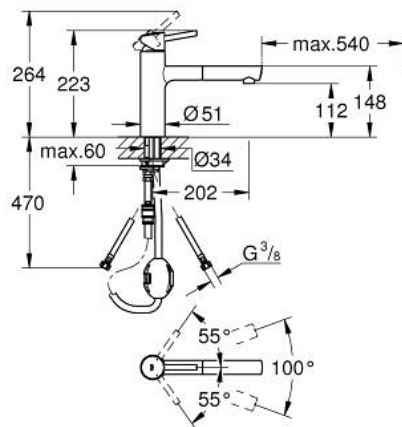

31 129 DC1 **CONCETTO SINGLE-LEVER SINK MIXER 1/2"**

PRODUCT DESCRIPTION

- Colour: supersteel
- medium spout
- GROHE LongLife finish
- GROHE SilkMove 35 mm ceramic cartridge
- Pull-Out spout for greater flexibility
- adjustable flow rate limiter
- swivel cast spout
- swivel area 100°
- protected against backflow
- flexible connection hoses
- rapid installation system
- maximum flow rate (at 3 bar): 7.5 l/min

31 129 DC1 **CONCETTO SINGLE-LEVER SINK MIXER 1/2"**

SPARE PARTS, May 2024 – now

- 1: Lever (Spare part-nr. 46822DC0)
 - 2: Cap (Spare part-nr. 46492DC0)
 - 3: Screw ring (Spare part-nr. 46815000)
 - 4: Cartridge (Spare part-nr. 46374000)
 - 5: Pull out shower (Spare part-nr. 48532DC0)
 - 5.1: Mousseur (Spare part-nr. 06574DC0)
 - 5.2: Non-return valve (Spare part-nr. 08565000)
 - 6: Hose for sink mixer with pull-out dual spray or mousseur (Spare part-nr. 48293000)
 - 7: Seal kit (Spare part-nr. 46760000)
 - 8: Shank mounting kit (Spare part-nr. 46346000)
 - 8.1: Stop (Spare part-nr. 04174000)
 - 9: Support plate (Spare part-nr. 05334000)
 - 10: Quick coupling (Spare part-nr. 46338000)
 - 11: Socket Spanner (Spare part-nr. 19332000)*
- * Optional accessories