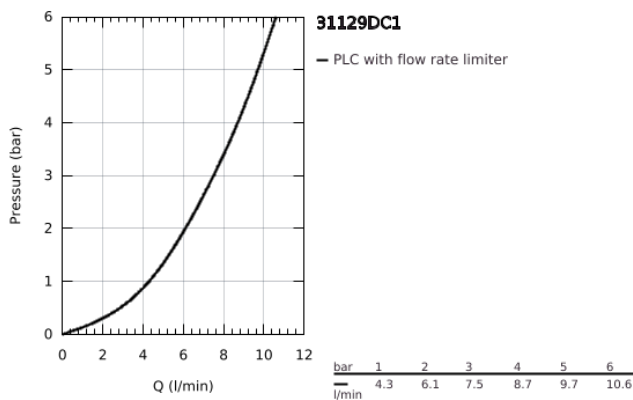

31 129 DC1 **CONCETTO SINGLE-LEVER SINK MIXER 1/2"**

PRODUCT DESCRIPTION

- Colour: supersteel
- medium spout
- GROHE LongLife finish
- GROHE SilkMove 35 mm ceramic cartridge
- Pull-Out spout for greater flexibility
- adjustable flow rate limiter
- swivel cast spout
- swivel area 100°
- protected against backflow
- flexible connection hoses
- rapid installation system
- maximum flow rate (at 3 bar): 7.5 l/min

31 129 DC1 **CONCETTO SINGLE-LEVER SINK MIXER 1/2"**

SPARE PARTS, May 2024 – now

- 1: Lever (Spare part-nr. 46822DC0)
 - 2: Cap (Spare part-nr. 46492DC0)
 - 3: Screw ring (Spare part-nr. 46815000)
 - 4: Cartridge (Spare part-nr. 46374000)
 - 5: Pull out shower (Spare part-nr. 48532DC0)
 - 5.1: Mousseur (Spare part-nr. 06574DC0)
 - 5.2: Non-return valve (Spare part-nr. 08565000)
 - 6: Hose for sink mixer with pull-out dual spray or mousseur (Spare part-nr. 48293000)
 - 7: Seal kit (Spare part-nr. 46760000)
 - 8: Shank mounting kit (Spare part-nr. 46346000)
 - 8.1: Stop (Spare part-nr. 04174000)
 - 9: Support plate (Spare part-nr. 05334000)
 - 10: Quick coupling (Spare part-nr. 46338000)
 - 11: Socket Spanner (Spare part-nr. 19332000)*
- * Optional accessories