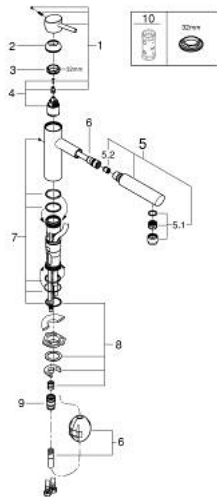

31 129 001 **CONCETTO SINGLE-LEVER SINK MIXER 1/2"**

**PRODUCT DESCRIPTION**

- Colour: chrome
- medium spout
- GROHE LongLife finish
- GROHE SilkMove 35 mm ceramic cartridge
- Pull-Out spout for greater flexibility
- adjustable flow rate limiter
- swivel cast spout
- swivel area 100°
- protected against backflow
- flexible connection hoses
- rapid installation system
- maximum flow rate (at 3 bar): 7.5 l/min

## 31 129 001 **CONCETTO SINGLE-LEVER SINK MIXER 1/2"**

### **SPARE PARTS**, May 2024 – now

- 1: Lever (Spare part-nr. 46822000)
  - 2: Cap (Spare part-nr. 46492000)
  - 3: Screw ring (Spare part-nr. 46815000)
  - 4: Cartridge (Spare part-nr. 46374000)
  - 5: Pull out shower (Spare part-nr. 48532000)
  - 5.1: Mousseur (Spare part-nr. 06574000)
  - 5.1.1: Repl.kit f.Mousseur M22x1 and M24x1 (Spare part-nr. 45002000)
  - 5.2: Non-return valve (Spare part-nr. 08565000)
  - 6: Hose for sink mixer with pull-out dual spray or mousseur (Spare part-nr. 48293000)
  - 7: Seal kit (Spare part-nr. 46760000)
  - 8: Shank mounting kit (Spare part-nr. 46346000)
  - 8.1: Stop (Spare part-nr. 04174000)
  - 9: Support plate (Spare part-nr. 05334000)
  - 10: Quick coupling (Spare part-nr. 46338000)
  - 11: Socket Spanner (Spare part-nr. 19332000)\*
- \* Optional accessories