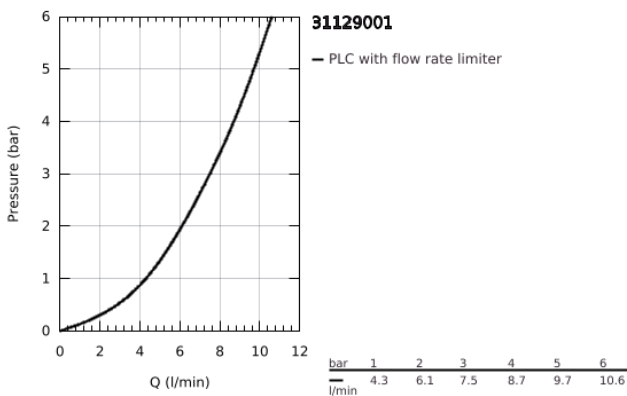

31 129 001 **CONCETTO SINGLE-LEVER SINK MIXER 1/2"**

**PRODUCT DESCRIPTION**

- Colour: chrome
- medium spout
- GROHE LongLife finish
- GROHE SilkMove 35 mm ceramic cartridge
- Pull-Out spout for greater flexibility
- adjustable flow rate limiter
- swivel cast spout
- swivel area 100°
- protected against backflow
- flexible connection hoses
- rapid installation system
- maximum flow rate (at 3 bar): 7.5 l/min

## 31 129 001 **CONCETTO SINGLE-LEVER SINK MIXER 1/2"**