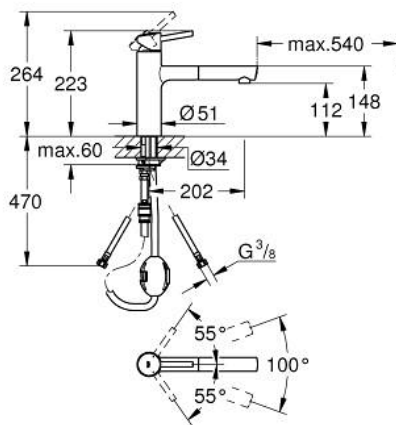

31 129 001 **CONCETTO SINGLE-LEVER SINK MIXER 1/2"**

**PRODUCT DESCRIPTION**

- Colour: chrome
- medium spout
- GROHE LongLife finish
- GROHE SilkMove 35 mm ceramic cartridge
- Pull-Out spout for greater flexibility
- adjustable flow rate limiter
- swivel cast spout
- swivel area 100°
- protected against backflow
- flexible connection hoses
- rapid installation system
- maximum flow rate (at 3 bar): 7.5 l/min

## 31 129 001 **CONCETTO SINGLE-LEVER SINK MIXER 1/2"**

### **SPARE PARTS**, May 2024 – now

- 1: Lever (Spare part-nr. 46822000)
  - 2: Cap (Spare part-nr. 46492000)
  - 3: Screw ring (Spare part-nr. 46815000)
  - 4: Cartridge (Spare part-nr. 46374000)
  - 5: Pull out shower (Spare part-nr. 48532000)
  - 5.1: Mousseur (Spare part-nr. 06574000)
  - 5.1.1: Repl.kit f.Mousseur M22x1 and M24x1 (Spare part-nr. 45002000)
  - 5.2: Non-return valve (Spare part-nr. 08565000)
  - 6: Hose for sink mixer with pull-out dual spray or mousseur (Spare part-nr. 48293000)
  - 7: Seal kit (Spare part-nr. 46760000)
  - 8: Shank mounting kit (Spare part-nr. 46346000)
  - 8.1: Stop (Spare part-nr. 04174000)
  - 9: Support plate (Spare part-nr. 05334000)
  - 10: Quick coupling (Spare part-nr. 46338000)
  - 11: Socket Spanner (Spare part-nr. 19332000)\*
- \* Optional accessories