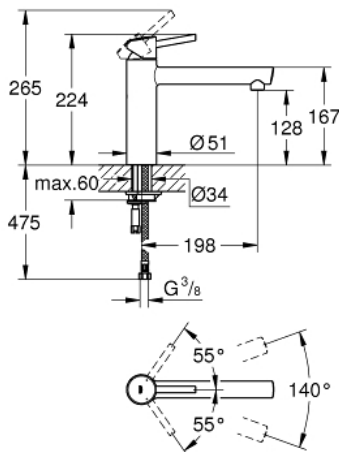

31 128 DC1 **CONCETTO SINGLE-LEVER SINK MIXER 1/2"**

PRODUCT DESCRIPTION

- Colour: supersteel
- medium spout
- GROHE LongLife finish
- GROHE SilkMove 35 mm ceramic cartridge
- mousseur
- adjustable flow rate limiter
- swivel cast spout
- swivel area 140°
- flexible connection hoses
- rapid installation system
- maximum flow rate (at 3 bar): 12 l/min

31 128 DC1 **CONCETTO SINGLE-LEVER SINK MIXER 1/2"**

SPARE PARTS, January 2013 – now

- 1: Lever (Spare part-nr. 46822DC0)
 - 2: Cap (Spare part-nr. 46492DC0)
 - 3: Screw ring (Spare part-nr. 46815000)
 - 4: Cartridge (Spare part-nr. 46374000)
 - 5: Mousseur (Spare part-nr. 06574DC0)
 - 6: Seal kit (Spare part-nr. 46760000)
 - 7: Shank mounting kit (Spare part-nr. 46249000)
 - 8: Socket Spanner (Spare part-nr. 19332000)*
 - 9: Mounting wrench (Spare part-nr. 19017000)*
- * Optional accessories