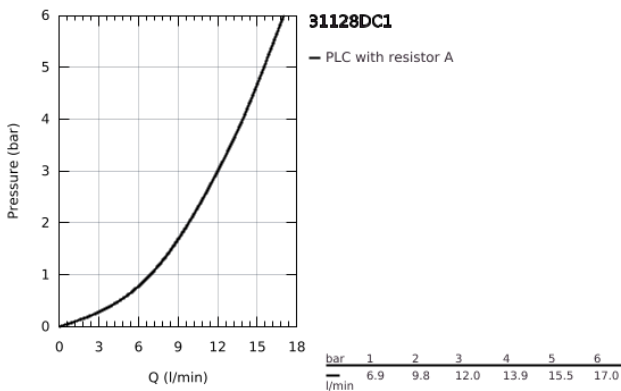

31 128 DC1 **CONCETTO SINGLE-LEVER SINK MIXER 1/2"**

PRODUCT DESCRIPTION

- Colour: supersteel
- medium spout
- GROHE LongLife finish
- GROHE SilkMove 35 mm ceramic cartridge
- mousseur
- adjustable flow rate limiter
- swivel cast spout
- swivel area 140°
- flexible connection hoses
- rapid installation system
- maximum flow rate (at 3 bar): 12 l/min

31 128 DC1 **CONCETTO SINGLE-LEVER SINK MIXER 1/2"**

SPARE PARTS, January 2013 – now

- 1: Lever (Spare part-nr. 46822DC0)
 - 2: Cap (Spare part-nr. 46492DC0)
 - 3: Screw ring (Spare part-nr. 46815000)
 - 4: Cartridge (Spare part-nr. 46374000)
 - 5: Mousseur (Spare part-nr. 06574DC0)
 - 6: Seal kit (Spare part-nr. 46760000)
 - 7: Shank mounting kit (Spare part-nr. 46249000)
 - 8: Socket Spanner (Spare part-nr. 19332000)*
 - 9: Mounting wrench (Spare part-nr. 19017000)*
- * Optional accessories