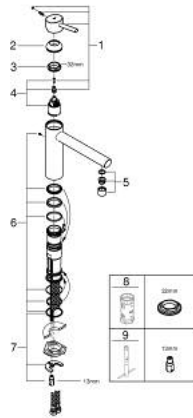

31 128 DC1 **CONCETTO SINGLE-LEVER SINK MIXER 1/2"**

PRODUCT DESCRIPTION

- Colour: supersteel
- medium spout
- GROHE LongLife finish
- GROHE SilkMove 35 mm ceramic cartridge
- mousseur
- adjustable flow rate limiter
- swivel cast spout
- swivel area 140°
- flexible connection hoses
- rapid installation system
- maximum flow rate (at 3 bar): 12 l/min

31 128 DC1 **CONCETTO SINGLE-LEVER SINK MIXER 1/2"**

SPARE PARTS, January 2013 – now

- 1: Lever (Spare part-nr. 46822DC0)
 - 2: Cap (Spare part-nr. 46492DC0)
 - 3: Screw ring (Spare part-nr. 46815000)
 - 4: Cartridge (Spare part-nr. 46374000)
 - 5: Mousseur (Spare part-nr. 06574DC0)
 - 6: Seal kit (Spare part-nr. 46760000)
 - 7: Shank mounting kit (Spare part-nr. 46249000)
 - 8: Socket Spanner (Spare part-nr. 19332000)*
 - 9: Mounting wrench (Spare part-nr. 19017000)*
- * Optional accessories