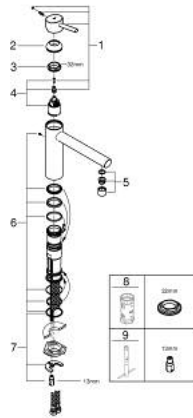

31 128 001 **CONCETTO SINGLE-LEVER SINK MIXER 1/2"**

PRODUCT DESCRIPTION

- Colour: chrome
- medium spout
- GROHE LongLife finish
- GROHE SilkMove 35 mm ceramic cartridge
- adjustable flow rate limiter
- swivel cast spout
- swivel area 140°
- flexible connection hoses
- rapid installation system
- maximum flow rate (at 3 bar): 12 l/min

31 128 001 **CONCETTO SINGLE-LEVER SINK MIXER 1/2"**

SPARE PARTS, January 2013 – now

- 1: Lever (Spare part-nr. 46822000)
 - 2: Cap (Spare part-nr. 46492000)
 - 3: Screw ring (Spare part-nr. 46815000)
 - 4: Cartridge (Spare part-nr. 46374000)
 - 5: Mousseur (Spare part-nr. 06574000)
 - 6: Seal kit (Spare part-nr. 46760000)
 - 7: Shank mounting kit (Spare part-nr. 46249000)
 - 8: Socket Spanner (Spare part-nr. 19332000)*
 - 9: Mounting wrench (Spare part-nr. 19017000)*
- * Optional accessories