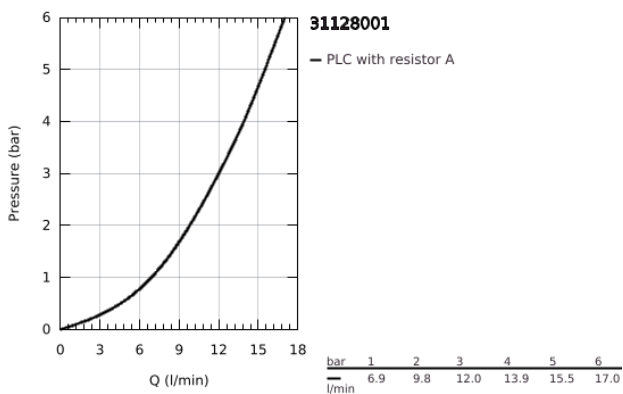

31 128 001 **CONCETTO SINGLE-LEVER SINK MIXER 1/2"**

PRODUCT DESCRIPTION

- Colour: chrome
- medium spout
- GROHE LongLife finish
- GROHE SilkMove 35 mm ceramic cartridge
- adjustable flow rate limiter
- swivel cast spout
- swivel area 140°
- flexible connection hoses
- rapid installation system
- maximum flow rate (at 3 bar): 12 l/min

31 128 001 **CONCETTO SINGLE-LEVER SINK MIXER 1/2"**

SPARE PARTS, January 2013 – now

- 1: Lever (Spare part-nr. 46822000)
 - 2: Cap (Spare part-nr. 46492000)
 - 3: Screw ring (Spare part-nr. 46815000)
 - 4: Cartridge (Spare part-nr. 46374000)
 - 5: Mousseur (Spare part-nr. 06574000)
 - 6: Seal kit (Spare part-nr. 46760000)
 - 7: Shank mounting kit (Spare part-nr. 46249000)
 - 8: Socket Spanner (Spare part-nr. 19332000)*
 - 9: Mounting wrench (Spare part-nr. 19017000)*
- * Optional accessories