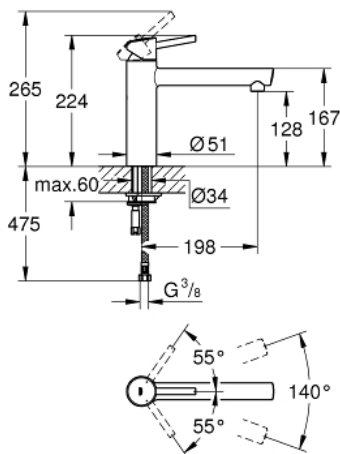

31 128 001 **CONCETTO SINGLE-LEVER SINK MIXER 1/2"**

PRODUCT DESCRIPTION

- Colour: chrome
- medium spout
- GROHE LongLife finish
- GROHE SilkMove 35 mm ceramic cartridge
- adjustable flow rate limiter
- swivel cast spout
- swivel area 140°
- flexible connection hoses
- rapid installation system
- maximum flow rate (at 3 bar): 12 l/min

31 128 001 **CONCETTO SINGLE-LEVER SINK MIXER 1/2"**

SPARE PARTS, January 2013 – now

- 1: Lever (Spare part-nr. 46822000)
 - 2: Cap (Spare part-nr. 46492000)
 - 3: Screw ring (Spare part-nr. 46815000)
 - 4: Cartridge (Spare part-nr. 46374000)
 - 5: Mousseur (Spare part-nr. 06574000)
 - 6: Seal kit (Spare part-nr. 46760000)
 - 7: Shank mounting kit (Spare part-nr. 46249000)
 - 8: Socket Spanner (Spare part-nr. 19332000)*
 - 9: Mounting wrench (Spare part-nr. 19017000)*
- * Optional accessories