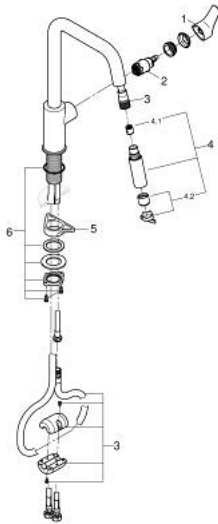

### 30 619 DC0 EUROSMART SINGLE-LEVER SINK MIXER 1/2"

#### PRODUCT DESCRIPTION

- Colour: supersteel
- high spout
- GROHE LongLife finish
- GROHE SilkMove 28 mm ceramic cartridge
- Pull-Out spout for greater flexibility
- Dual Spray - switch between laminar spray and SpeedClean shower jet using diverter
- automatic return to laminar spray
- adjustable flow rate limiter
- swivel cast spout
- swivel area 360°
- Protected Water Ways no contact of water with lead or nickel inside the tap
- flexible connection hoses
- metal fixation set
- protected against backflow
- maximum flow rate (at 3 bar): 7 l/min
- professional edition

## 30 619 DC0 EUROSMART SINGLE-LEVER SINK MIXER 1/2"

### SPARE PARTS, October 2021 – now

- 1: Lever (Spare part-nr. 48531DC0)
- 2: Cartridge (Spare part-nr. 46963000)
- 3: Hose for sink mixer with pull-out dual spray or mousseur (Spare part-nr. 48293000)
- 4: Pull-Out spray (Spare part-nr. 48416DC0)
- 4.1: Non-return valve (Spare part-nr. 08565000)
- 4.2: Flow straightener (Spare part-nr. 48347000)
- 5: Support plate (Spare part-nr. 05334000)
- 6: Shank fastening assembly (Spare part-nr. 48384000)