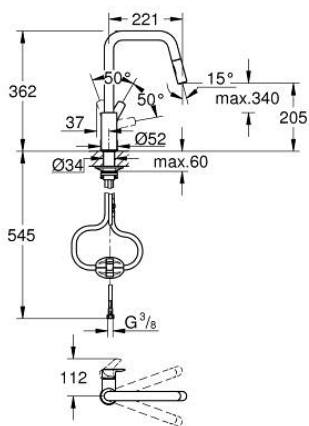

### 30 619 DC0 EUROSMART SINGLE-LEVER SINK MIXER 1/2"

#### PRODUCT DESCRIPTION

- Colour: supersteel
- high spout
- GROHE LongLife finish
- GROHE SilkMove 28 mm ceramic cartridge
- Pull-Out spout for greater flexibility
- Dual Spray - switch between laminar spray and SpeedClean shower jet using diverter
- automatic return to laminar spray
- adjustable flow rate limiter
- swivel cast spout
- swivel area 360°
- Protected Water Ways no contact of water with lead or nickel inside the tap
- flexible connection hoses
- metal fixation set
- protected against backflow
- maximum flow rate (at 3 bar): 7 l/min
- professional edition

## 30 619 DC0 EUROSMART SINGLE-LEVER SINK MIXER 1/2"

### SPARE PARTS, October 2021 – now

- 1: Lever (Spare part-nr. 48531DC0)
- 2: Cartridge (Spare part-nr. 46963000)
- 3: Hose for sink mixer with pull-out dual spray or mousseur (Spare part-nr. 48293000)
- 4: Pull-Out spray (Spare part-nr. 48416DC0)
- 4.1: Non-return valve (Spare part-nr. 08565000)
- 4.2: Flow straightener (Spare part-nr. 48347000)
- 5: Support plate (Spare part-nr. 05334000)
- 6: Shank fastening assembly (Spare part-nr. 48384000)