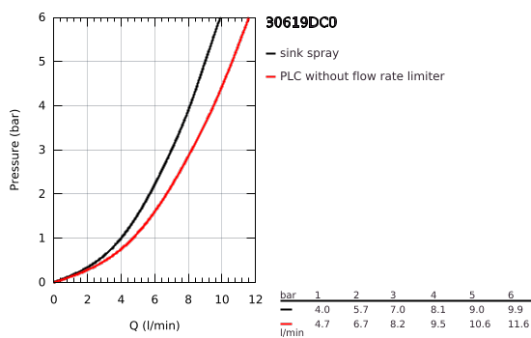

### 30 619 DC0 EUROSMART SINGLE-LEVER SINK MIXER 1/2"

#### PRODUCT DESCRIPTION

- Colour: supersteel
- high spout
- GROHE LongLife finish
- GROHE SilkMove 28 mm ceramic cartridge
- Pull-Out spout for greater flexibility
- Dual Spray - switch between laminar spray and SpeedClean shower jet using diverter
- automatic return to laminar spray
- adjustable flow rate limiter
- swivel cast spout
- swivel area 360°
- Protected Water Ways no contact of water with lead or nickel inside the tap
- flexible connection hoses
- metal fixation set
- protected against backflow
- maximum flow rate (at 3 bar): 7 l/min
- professional edition