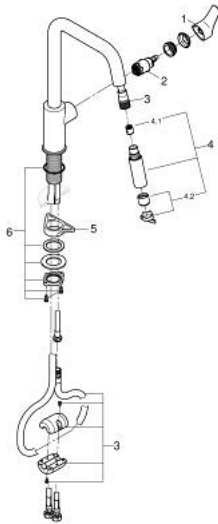

30 619 243 0 **EUROSMART SINGLE-LEVER SINK MIXER 1/2"**

PRODUCT DESCRIPTION

- Colour: matte black
- high spout
- GROHE SilkMove 28 mm ceramic cartridge
- Pull-Out spout for greater flexibility
- Dual Spray - switch between laminar spray and SpeedClean shower jet using diverter
- automatic return to laminar spray
- adjustable flow rate limiter
- swivel cast spout
- swivel area 360°
- Protected Water Ways no contact of water with lead or nickel inside the tap
- flexible connection hoses
- metal fixation set
- protected against backflow
- maximum flow rate (at 3 bar): 7 l/min
- professional edition

30 619 243 0 **EUROSMART SINGLE-LEVER SINK MIXER 1/2"**

SPARE PARTS, March 2022 – now

- 1: Lever (Spare part-nr. 485312430)
- 2: Cartridge (Spare part-nr. 46963000)
- 3: Hose for sink mixer with pull-out dual spray or mousseur (Spare part-nr. 48293000)
- 4: Pull-Out spray (Spare part-nr. 484162430)
- 4.1: Non-return valve (Spare part-nr. 08565000)
- 4.2: Flow straightener (Spare part-nr. 48347000)
- 5: Support plate (Spare part-nr. 05334000)
- 6: Shank fastening assembly (Spare part-nr. 48384000)