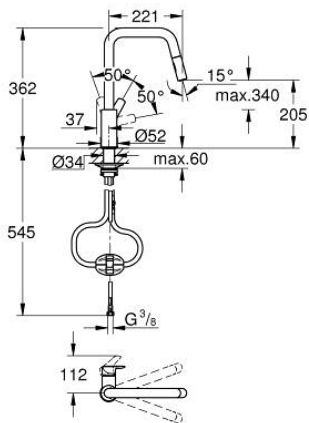

30 619 243 0 **EUROSMART SINGLE-LEVER SINK MIXER 1/2"**

PRODUCT DESCRIPTION

- Colour: matte black
- high spout
- GROHE SilkMove 28 mm ceramic cartridge
- Pull-Out spout for greater flexibility
- Dual Spray - switch between laminar spray and SpeedClean shower jet using diverter
- automatic return to laminar spray
- adjustable flow rate limiter
- swivel cast spout
- swivel area 360°
- Protected Water Ways no contact of water with lead or nickel inside the tap
- flexible connection hoses
- metal fixation set
- protected against backflow
- maximum flow rate (at 3 bar): 7 l/min
- professional edition

30 619 243 0 **EUROSMART SINGLE-LEVER SINK MIXER 1/2"**

SPARE PARTS, March 2022 – now

- 1: Lever (Spare part-nr. 485312430)
- 2: Cartridge (Spare part-nr. 46963000)
- 3: Hose for sink mixer with pull-out dual spray or mousseur (Spare part-nr. 48293000)
- 4: Pull-Out spray (Spare part-nr. 484162430)
- 4.1: Non-return valve (Spare part-nr. 08565000)
- 4.2: Flow straightener (Spare part-nr. 48347000)
- 5: Support plate (Spare part-nr. 05334000)
- 6: Shank fastening assembly (Spare part-nr. 48384000)