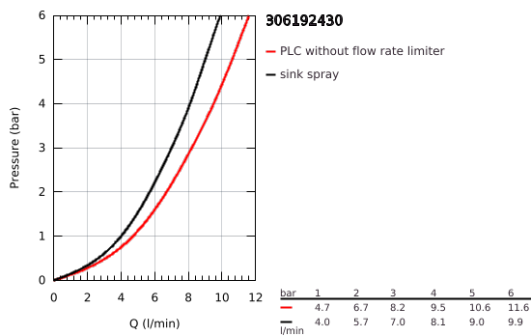

30 619 243 0 **EUROSMART SINGLE-LEVER SINK MIXER 1/2"**

PRODUCT DESCRIPTION

- Colour: matte black
- high spout
- GROHE SilkMove 28 mm ceramic cartridge
- Pull-Out spout for greater flexibility
- Dual Spray - switch between laminar spray and SpeedClean shower jet using diverter
- automatic return to laminar spray
- adjustable flow rate limiter
- swivel cast spout
- swivel area 360°
- Protected Water Ways no contact of water with lead or nickel inside the tap
- flexible connection hoses
- metal fixation set
- protected against backflow
- maximum flow rate (at 3 bar): 7 l/min
- professional edition

30 619 243 0 **EUROSMART SINGLE-LEVER SINK MIXER 1/2"**

SPARE PARTS, March 2022 – now

- 1: Lever (Spare part-nr. 485312430)
- 2: Cartridge (Spare part-nr. 46963000)
- 3: Hose for sink mixer with pull-out dual spray or mousseur (Spare part-nr. 48293000)
- 4: Pull-Out spray (Spare part-nr. 484162430)
- 4.1: Non-return valve (Spare part-nr. 08565000)
- 4.2: Flow straightener (Spare part-nr. 48347000)
- 5: Support plate (Spare part-nr. 05334000)
- 6: Shank fastening assembly (Spare part-nr. 48384000)