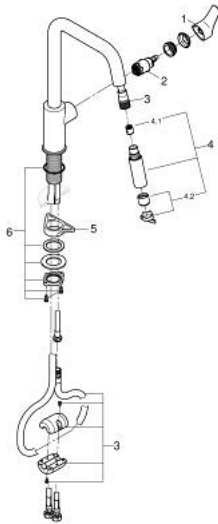

30 619 000 **EUROSMART SINGLE-LEVER SINK MIXER 1/2"**

**PRODUCT DESCRIPTION**

- Colour: chrome
- high spout
- GROHE LongLife finish
- GROHE SilkMove 28 mm ceramic cartridge
- Pull-Out spout for greater flexibility
- Dual Spray - switch between laminar spray and SpeedClean shower jet using diverter
- automatic return to laminar spray
- adjustable flow rate limiter
- swivel cast spout
- swivel area 360°
- Protected Water Ways no contact of water with lead or nickel inside the tap
- flexible connection hoses
- metal fixation set
- protected against backflow
- maximum flow rate (at 3 bar): 7 l/min
- professional edition

30 619 000 **EUROSMART SINGLE-LEVER SINK MIXER 1/2"**

**SPARE PARTS**, October 2021 – now

- 1: Lever (Spare part-nr. 48531000)
- 2: Cartridge (Spare part-nr. 46963000)
- 3: Hose for sink mixer with pull-out dual spray or mousseur (Spare part-nr. 48293000)
- 4: Pull-Out spray (Spare part-nr. 48416000)
- 4.1: Non-return valve (Spare part-nr. 08565000)
- 4.2: Flow straightener (Spare part-nr. 48347000)
- 5: Support plate (Spare part-nr. 05334000)
- 6: Shank fastening assembly (Spare part-nr. 48384000)