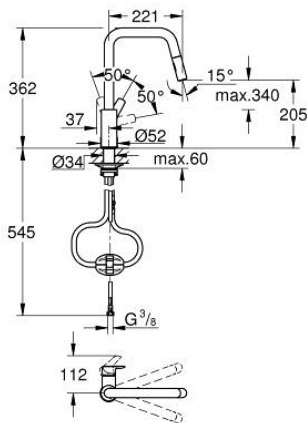

30 619 000 **EUROSMART SINGLE-LEVER SINK MIXER 1/2"**

**PRODUCT DESCRIPTION**

- Colour: chrome
- high spout
- GROHE LongLife finish
- GROHE SilkMove 28 mm ceramic cartridge
- Pull-Out spout for greater flexibility
- Dual Spray - switch between laminar spray and SpeedClean shower jet using diverter
- automatic return to laminar spray
- adjustable flow rate limiter
- swivel cast spout
- swivel area 360°
- Protected Water Ways no contact of water with lead or nickel inside the tap
- flexible connection hoses
- metal fixation set
- protected against backflow
- maximum flow rate (at 3 bar): 7 l/min
- professional edition

30 619 000 **EUROSMART SINGLE-LEVER SINK MIXER 1/2"**

**SPARE PARTS**, October 2021 – now

- 1: Lever (Spare part-nr. 48531000)
- 2: Cartridge (Spare part-nr. 46963000)
- 3: Hose for sink mixer with pull-out dual spray or mousseur (Spare part-nr. 48293000)
- 4: Pull-Out spray (Spare part-nr. 48416000)
- 4.1: Non-return valve (Spare part-nr. 08565000)
- 4.2: Flow straightener (Spare part-nr. 48347000)
- 5: Support plate (Spare part-nr. 05334000)
- 6: Shank fastening assembly (Spare part-nr. 48384000)