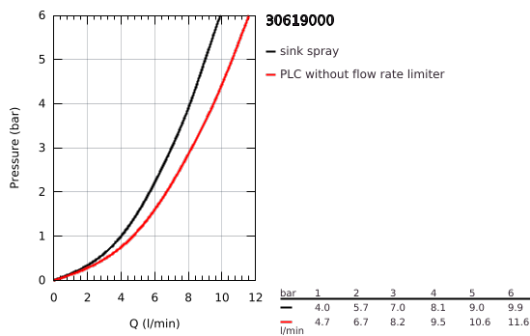

30 619 000 **EUROSMART SINGLE-LEVER SINK MIXER 1/2"**

**PRODUCT DESCRIPTION**

- Colour: chrome
- high spout
- GROHE LongLife finish
- GROHE SilkMove 28 mm ceramic cartridge
- Pull-Out spout for greater flexibility
- Dual Spray - switch between laminar spray and SpeedClean shower jet using diverter
- automatic return to laminar spray
- adjustable flow rate limiter
- swivel cast spout
- swivel area 360°
- Protected Water Ways no contact of water with lead or nickel inside the tap
- flexible connection hoses
- metal fixation set
- protected against backflow
- maximum flow rate (at 3 bar): 7 l/min
- professional edition

30 619 000 **EUROSMART SINGLE-LEVER SINK MIXER 1/2"**

**SPARE PARTS**, October 2021 – now

- 1: Lever (Spare part-nr. 48531000)
- 2: Cartridge (Spare part-nr. 46963000)
- 3: Hose for sink mixer with pull-out dual spray or mousseur (Spare part-nr. 48293000)
- 4: Pull-Out spray (Spare part-nr. 48416000)
- 4.1: Non-return valve (Spare part-nr. 08565000)
- 4.2: Flow straightener (Spare part-nr. 48347000)
- 5: Support plate (Spare part-nr. 05334000)
- 6: Shank fastening assembly (Spare part-nr. 48384000)