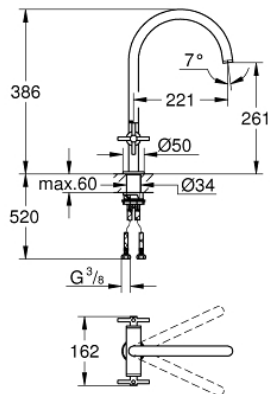

### 30 609 GN0 ATRIO TWO HANDLE SINK MIXER 1/2" L-SIZE

**PRODUCT DESCRIPTION**

- Colour: brushed cool sunrise
- C-spout
- GROHE LongLife finish
- ceramic headparts 1/2", 90°
- selectable swivel area: 0° / 150° / 360°
- flexible connection hoses
- rapid installation system

## 30 609 GN0 ATRIO TWO HANDLE SINK MIXER 1/2" L-SIZE

### SPARE PARTS, November 2022 – now

- 1: Cross handles (Spare part-nr. 14215GN0)
- 2: Ceramic headpart, 1/2" (Spare part-nr. 45883000)
- 2.1: O-ring Ø18,2 x Ø1,7 (Spare part-nr. 0392400M)
- 3: Ceramic headpart, 1/2" (Spare part-nr. 45882000)
- 3.1: O-ring Ø18,2 x Ø1,7 (Spare part-nr. 0392400M)
- 4: Sealing washer (Spare part-nr. 0128500M)
- 5: Safety ring (Spare part-nr. 4826600M)
- 6: Flow control set (Spare part-nr. 48470000)
- 7: Shank fastening assembly (Spare part-nr. 48384000)
- 8: Support plate (Spare part-nr. 05334000)