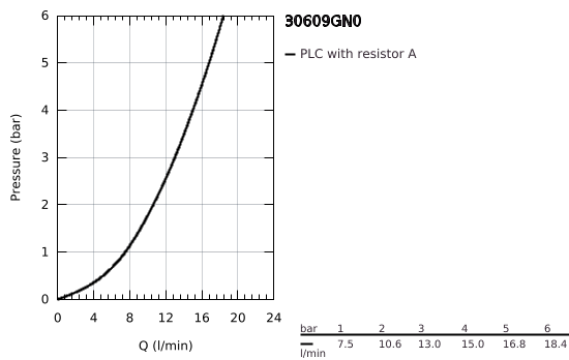

### 30 609 GN0 ATRIO TWO HANDLE SINK MIXER 1/2" L-SIZE

**PRODUCT DESCRIPTION**

- Colour: brushed cool sunrise
- C-spout
- GROHE LongLife finish
- ceramic headparts 1/2", 90°
- selectable swivel area: 0° / 150° / 360°
- flexible connection hoses
- rapid installation system

## 30 609 GN0 ATRIO TWO HANDLE SINK MIXER 1/2" L-SIZE