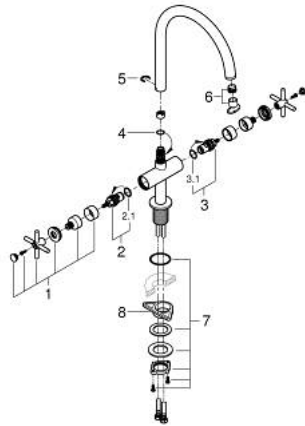

### 30 609 GN0 ATRIO TWO HANDLE SINK MIXER 1/2" L-SIZE

**PRODUCT DESCRIPTION**

- Colour: brushed cool sunrise
- C-spout
- GROHE LongLife finish
- ceramic headparts 1/2", 90°
- selectable swivel area: 0° / 150° / 360°
- flexible connection hoses
- rapid installation system

## 30 609 GN0 ATRIO TWO HANDLE SINK MIXER 1/2" L-SIZE

### SPARE PARTS, November 2022 – now

- 1: Cross handles (Spare part-nr. 14215GN0)
- 2: Ceramic headpart, 1/2" (Spare part-nr. 45883000)
- 2.1: O-ring Ø18,2 x Ø1,7 (Spare part-nr. 0392400M)
- 3: Ceramic headpart, 1/2" (Spare part-nr. 45882000)
- 3.1: O-ring Ø18,2 x Ø1,7 (Spare part-nr. 0392400M)
- 4: Sealing washer (Spare part-nr. 0128500M)
- 5: Safety ring (Spare part-nr. 4826600M)
- 6: Flow control set (Spare part-nr. 48470000)
- 7: Shank fastening assembly (Spare part-nr. 48384000)
- 8: Support plate (Spare part-nr. 05334000)