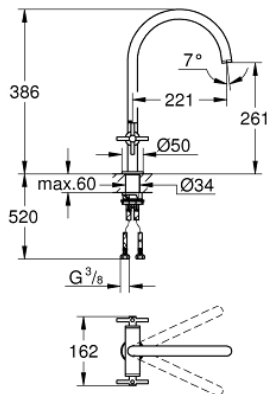

### 30 609 DL0 ATRIO TWO HANDLE SINK MIXER 1/2" L-SIZE

**PRODUCT DESCRIPTION**

- Colour: brushed warm sunset
- C-spout
- GROHE LongLife finish
- ceramic headparts 1/2", 90°
- selectable swivel area: 0° / 150° / 360°
- flexible connection hoses
- rapid installation system

## 30 609 DL0 ATRIO TWO HANDLE SINK MIXER 1/2" L-SIZE

### SPARE PARTS, November 2022 – now

- 1: Cross handles (Spare part-nr. 14215DL0)
- 2: Ceramic headpart, 1/2" (Spare part-nr. 45883000)
- 2.1: O-ring Ø18,2 x Ø1,7 (Spare part-nr. 0392400M)
- 3: Ceramic headpart, 1/2" (Spare part-nr. 45882000)
- 3.1: O-ring Ø18,2 x Ø1,7 (Spare part-nr. 0392400M)
- 4: Sealing washer (Spare part-nr. 0128500M)
- 5: Safety ring (Spare part-nr. 4826600M)
- 6: Flow control set (Spare part-nr. 48470000)
- 7: Shank fastening assembly (Spare part-nr. 48384000)
- 8: Support plate (Spare part-nr. 05334000)