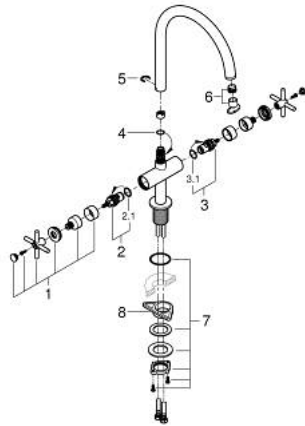

### 30 609 DL0 ATRIO TWO HANDLE SINK MIXER 1/2" L-SIZE

**PRODUCT DESCRIPTION**

- Colour: brushed warm sunset
- C-spout
- GROHE LongLife finish
- ceramic headparts 1/2", 90°
- selectable swivel area: 0° / 150° / 360°
- flexible connection hoses
- rapid installation system

## 30 609 DL0 ATRIO TWO HANDLE SINK MIXER 1/2" L-SIZE

### SPARE PARTS, November 2022 – now

- 1: Cross handles (Spare part-nr. 14215DL0)
- 2: Ceramic headpart, 1/2" (Spare part-nr. 45883000)
- 2.1: O-ring Ø18,2 x Ø1,7 (Spare part-nr. 0392400M)
- 3: Ceramic headpart, 1/2" (Spare part-nr. 45882000)
- 3.1: O-ring Ø18,2 x Ø1,7 (Spare part-nr. 0392400M)
- 4: Sealing washer (Spare part-nr. 0128500M)
- 5: Safety ring (Spare part-nr. 4826600M)
- 6: Flow control set (Spare part-nr. 48470000)
- 7: Shank fastening assembly (Spare part-nr. 48384000)
- 8: Support plate (Spare part-nr. 05334000)