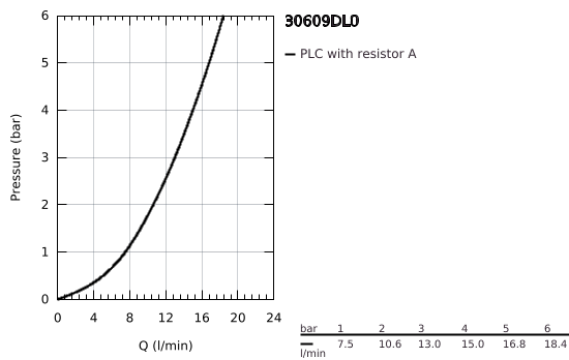

### 30 609 DL0 ATRIO TWO HANDLE SINK MIXER 1/2" L-SIZE

**PRODUCT DESCRIPTION**

- Colour: brushed warm sunset
- C-spout
- GROHE LongLife finish
- ceramic headparts 1/2", 90°
- selectable swivel area: 0° / 150° / 360°
- flexible connection hoses
- rapid installation system

## 30 609 DL0 ATRIO TWO HANDLE SINK MIXER 1/2" L-SIZE

### SPARE PARTS, November 2022 – now

- 1: Cross handles (Spare part-nr. 14215DL0)
- 2: Ceramic headpart, 1/2" (Spare part-nr. 45883000)
- 2.1: O-ring Ø18,2 x Ø1,7 (Spare part-nr. 0392400M)
- 3: Ceramic headpart, 1/2" (Spare part-nr. 45882000)
- 3.1: O-ring Ø18,2 x Ø1,7 (Spare part-nr. 0392400M)
- 4: Sealing washer (Spare part-nr. 0128500M)
- 5: Safety ring (Spare part-nr. 4826600M)
- 6: Flow control set (Spare part-nr. 48470000)
- 7: Shank fastening assembly (Spare part-nr. 48384000)
- 8: Support plate (Spare part-nr. 05334000)