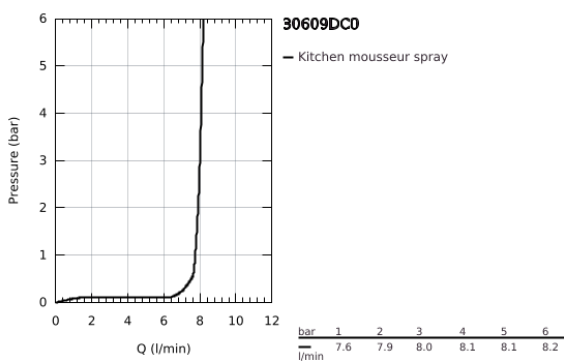

30 609 DC0 ATRIO TWO HANDLE SINK MIXER 1/2" L-SIZE

PRODUCT DESCRIPTION

- Colour: supersteel
- C-spout
- GROHE LongLife finish
- ceramic headparts 1/2", 90°
- selectable swivel area: 0° / 150° / 360°
- flexible connection hoses
- rapid installation system

30 609 DC0 ATRIO TWO HANDLE SINK MIXER 1/2" L-SIZE

SPARE PARTS, October 2021 – now

- 1: Cross handles (Spare part-nr. 14215DC0)
- 2: Ceramic headpart, 1/2" (Spare part-nr. 45883000)
- 2.1: O-ring Ø18,2 x Ø1,7 (Spare part-nr. 0392400M)
- 3: Ceramic headpart, 1/2" (Spare part-nr. 45882000)
- 3.1: O-ring Ø18,2 x Ø1,7 (Spare part-nr. 0392400M)
- 4: Sealing washer (Spare part-nr. 0128500M)
- 5: Safety ring (Spare part-nr. 4826600M)
- 6: Flow control set (Spare part-nr. 48470000)
- 7: Shank fastening assembly (Spare part-nr. 48384000)
- 8: Support plate (Spare part-nr. 05334000)