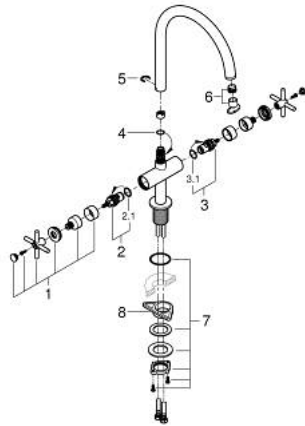

30 609 DC0 ATRIO TWO HANDLE SINK MIXER 1/2" L-SIZE

PRODUCT DESCRIPTION

- Colour: supersteel
- C-spout
- GROHE LongLife finish
- ceramic headparts 1/2", 90°
- selectable swivel area: 0° / 150° / 360°
- flexible connection hoses
- rapid installation system

30 609 DC0 ATRIO TWO HANDLE SINK MIXER 1/2" L-SIZE

SPARE PARTS, October 2021 – now

- 1: Cross handles (Spare part-nr. 14215DC0)
- 2: Ceramic headpart, 1/2" (Spare part-nr. 45883000)
- 2.1: O-ring Ø18,2 x Ø1,7 (Spare part-nr. 0392400M)
- 3: Ceramic headpart, 1/2" (Spare part-nr. 45882000)
- 3.1: O-ring Ø18,2 x Ø1,7 (Spare part-nr. 0392400M)
- 4: Sealing washer (Spare part-nr. 0128500M)
- 5: Safety ring (Spare part-nr. 4826600M)
- 6: Flow control set (Spare part-nr. 48470000)
- 7: Shank fastening assembly (Spare part-nr. 48384000)
- 8: Support plate (Spare part-nr. 05334000)