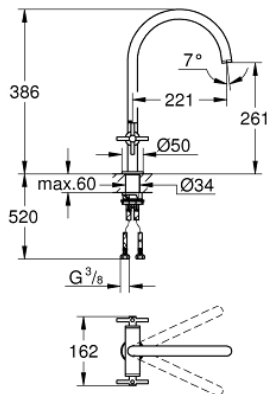

30 609 DC0 ATRIO TWO HANDLE SINK MIXER 1/2" L-SIZE

PRODUCT DESCRIPTION

- Colour: supersteel
- C-spout
- GROHE LongLife finish
- ceramic headparts 1/2", 90°
- selectable swivel area: 0° / 150° / 360°
- flexible connection hoses
- rapid installation system

30 609 DC0 ATRIO TWO HANDLE SINK MIXER 1/2" L-SIZE

SPARE PARTS, October 2021 – now

- 1: Cross handles (Spare part-nr. 14215DC0)
- 2: Ceramic headpart, 1/2" (Spare part-nr. 45883000)
- 2.1: O-ring Ø18,2 x Ø1,7 (Spare part-nr. 0392400M)
- 3: Ceramic headpart, 1/2" (Spare part-nr. 45882000)
- 3.1: O-ring Ø18,2 x Ø1,7 (Spare part-nr. 0392400M)
- 4: Sealing washer (Spare part-nr. 0128500M)
- 5: Safety ring (Spare part-nr. 4826600M)
- 6: Flow control set (Spare part-nr. 48470000)
- 7: Shank fastening assembly (Spare part-nr. 48384000)
- 8: Support plate (Spare part-nr. 05334000)