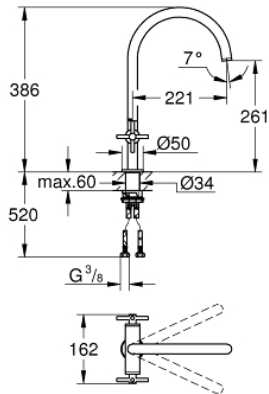

30 609 AL0 ATRIO TWO HANDLE SINK MIXER 1/2" L-SIZE

PRODUCT DESCRIPTION

- Colour: brushed hard graphite
- C-spout
- GROHE LongLife finish
- ceramic headparts 1/2", 90°
- selectable swivel area: 0° / 150° / 360°
- flexible connection hoses
- rapid installation system

30 609 AL0 ATRIO TWO HANDLE SINK MIXER 1/2" L-SIZE

SPARE PARTS, October 2021 – now

- 1: Cross handles (Spare part-nr. 14215AL0)
- 2: Ceramic headpart, 1/2" (Spare part-nr. 45883000)
- 2.1: O-ring Ø18,2 x Ø1,7 (Spare part-nr. 0392400M)
- 3: Ceramic headpart, 1/2" (Spare part-nr. 45882000)
- 3.1: O-ring Ø18,2 x Ø1,7 (Spare part-nr. 0392400M)
- 4: Sealing washer (Spare part-nr. 0128500M)
- 5: Safety ring (Spare part-nr. 4826600M)
- 6: Flow control set (Spare part-nr. 48470000)
- 7: Shank fastening assembly (Spare part-nr. 48384000)
- 8: Support plate (Spare part-nr. 05334000)