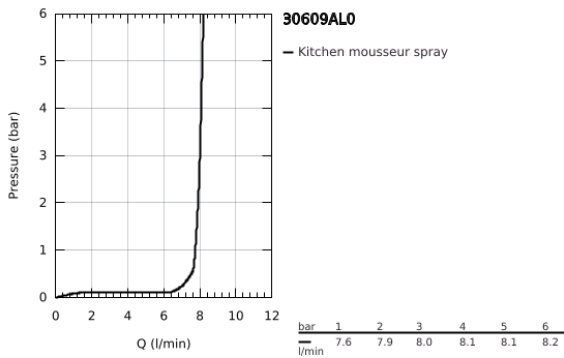

30 609 AL0 ATRIO TWO HANDLE SINK MIXER 1/2" L-SIZE

PRODUCT DESCRIPTION

- Colour: brushed hard graphite
- C-spout
- GROHE LongLife finish
- ceramic headparts 1/2", 90°
- selectable swivel area: 0° / 150° / 360°
- flexible connection hoses
- rapid installation system

30 609 AL0 ATRIO TWO HANDLE SINK MIXER 1/2" L-SIZE

SPARE PARTS, October 2021 – now

- 1: Cross handles (Spare part-nr. 14215AL0)
- 2: Ceramic headpart, 1/2" (Spare part-nr. 45883000)
- 2.1: O-ring Ø18,2 x Ø1,7 (Spare part-nr. 0392400M)
- 3: Ceramic headpart, 1/2" (Spare part-nr. 45882000)
- 3.1: O-ring Ø18,2 x Ø1,7 (Spare part-nr. 0392400M)
- 4: Sealing washer (Spare part-nr. 0128500M)
- 5: Safety ring (Spare part-nr. 4826600M)
- 6: Flow control set (Spare part-nr. 48470000)
- 7: Shank fastening assembly (Spare part-nr. 48384000)
- 8: Support plate (Spare part-nr. 05334000)