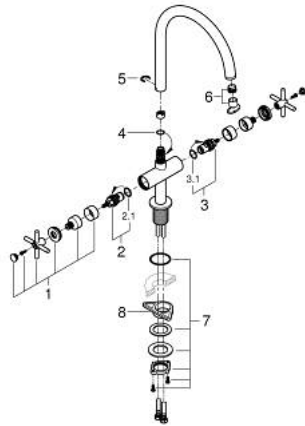

30 609 AL0 ATRIO TWO HANDLE SINK MIXER 1/2" L-SIZE

PRODUCT DESCRIPTION

- Colour: brushed hard graphite
- C-spout
- GROHE LongLife finish
- ceramic headparts 1/2", 90°
- selectable swivel area: 0° / 150° / 360°
- flexible connection hoses
- rapid installation system

30 609 AL0 ATRIO TWO HANDLE SINK MIXER 1/2" L-SIZE

SPARE PARTS, October 2021 – now

- 1: Cross handles (Spare part-nr. 14215AL0)
- 2: Ceramic headpart, 1/2" (Spare part-nr. 45883000)
- 2.1: O-ring Ø18,2 x Ø1,7 (Spare part-nr. 0392400M)
- 3: Ceramic headpart, 1/2" (Spare part-nr. 45882000)
- 3.1: O-ring Ø18,2 x Ø1,7 (Spare part-nr. 0392400M)
- 4: Sealing washer (Spare part-nr. 0128500M)
- 5: Safety ring (Spare part-nr. 4826600M)
- 6: Flow control set (Spare part-nr. 48470000)
- 7: Shank fastening assembly (Spare part-nr. 48384000)
- 8: Support plate (Spare part-nr. 05334000)