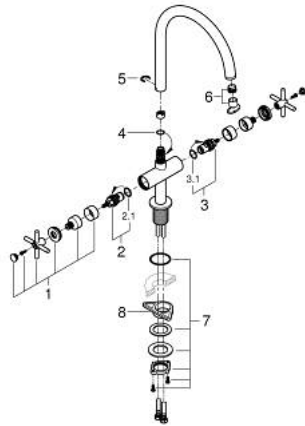

30 609 000 ATRIO TWO HANDLE SINK MIXER 1/2" L-SIZE

PRODUCT DESCRIPTION

- Colour: chrome
- C-spout
- GROHE LongLife finish
- ceramic headparts 1/2", 90°
- selectable swivel area: 0° / 150° / 360°
- flexible connection hoses
- rapid installation system

30 609 000 ATRIO TWO HANDLE SINK MIXER 1/2" L-SIZE

SPARE PARTS, October 2021 – now

- 1: Cross handles (Spare part-nr. 14215000)
- 2: Ceramic headpart, 1/2" (Spare part-nr. 45883000)
- 2.1: O-ring Ø18,2 x Ø1,7 (Spare part-nr. 0392400M)
- 3: Ceramic headpart, 1/2" (Spare part-nr. 45882000)
- 3.1: O-ring Ø18,2 x Ø1,7 (Spare part-nr. 0392400M)
- 4: Sealing washer (Spare part-nr. 0128500M)
- 5: Safety ring (Spare part-nr. 4826600M)
- 6: Flow control set (Spare part-nr. 48470000)
- 7: Shank fastening assembly (Spare part-nr. 48384000)
- 8: Support plate (Spare part-nr. 05334000)