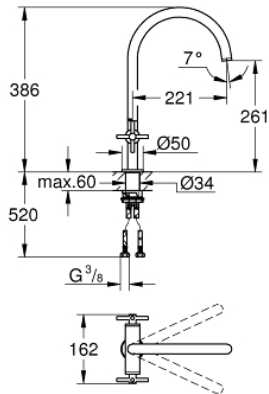

30 609 000 ATRIO TWO HANDLE SINK MIXER 1/2" L-SIZE

PRODUCT DESCRIPTION

- Colour: chrome
- C-spout
- GROHE LongLife finish
- ceramic headparts 1/2", 90°
- selectable swivel area: 0° / 150° / 360°
- flexible connection hoses
- rapid installation system

30 609 000 ATRIO TWO HANDLE SINK MIXER 1/2" L-SIZE

SPARE PARTS, October 2021 – now

- 1: Cross handles (Spare part-nr. 14215000)
- 2: Ceramic headpart, 1/2" (Spare part-nr. 45883000)
- 2.1: O-ring Ø18,2 x Ø1,7 (Spare part-nr. 0392400M)
- 3: Ceramic headpart, 1/2" (Spare part-nr. 45882000)
- 3.1: O-ring Ø18,2 x Ø1,7 (Spare part-nr. 0392400M)
- 4: Sealing washer (Spare part-nr. 0128500M)
- 5: Safety ring (Spare part-nr. 4826600M)
- 6: Flow control set (Spare part-nr. 48470000)
- 7: Shank fastening assembly (Spare part-nr. 48384000)
- 8: Support plate (Spare part-nr. 05334000)