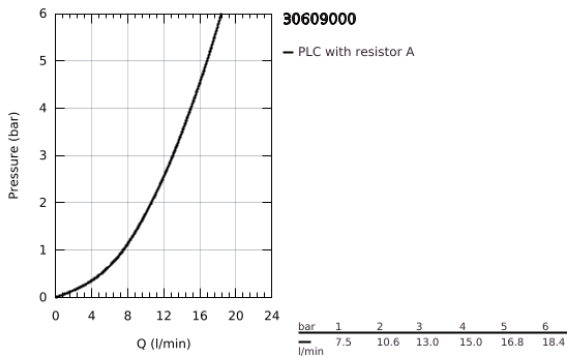

30 609 000 ATRIO TWO HANDLE SINK MIXER 1/2" L-SIZE

PRODUCT DESCRIPTION

- Colour: chrome
- C-spout
- GROHE LongLife finish
- ceramic headparts 1/2", 90°
- selectable swivel area: 0° / 150° / 360°
- flexible connection hoses
- rapid installation system

30 609 000 ATRIO TWO HANDLE SINK MIXER 1/2" L-SIZE

SPARE PARTS, October 2021 – now

- 1: Cross handles (Spare part-nr. 14215000)
- 2: Ceramic headpart, 1/2" (Spare part-nr. 45883000)
- 2.1: O-ring Ø18,2 x Ø1,7 (Spare part-nr. 0392400M)
- 3: Ceramic headpart, 1/2" (Spare part-nr. 45882000)
- 3.1: O-ring Ø18,2 x Ø1,7 (Spare part-nr. 0392400M)
- 4: Sealing washer (Spare part-nr. 0128500M)
- 5: Safety ring (Spare part-nr. 4826600M)
- 6: Flow control set (Spare part-nr. 48470000)
- 7: Shank fastening assembly (Spare part-nr. 48384000)
- 8: Support plate (Spare part-nr. 05334000)