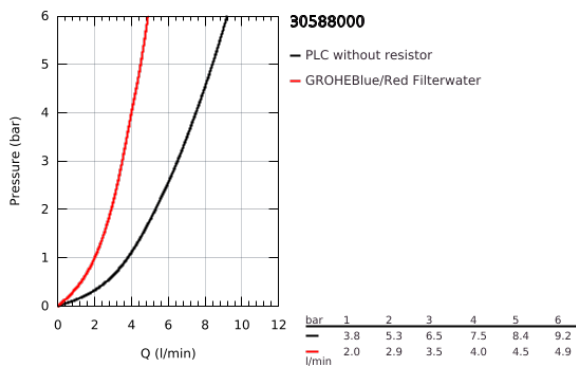

## 30 588 000 GROHE BLUE PURE MINTA FILTER FAUCET

### PRODUCT DESCRIPTION

- Colour: chrome
- consisting of:
  - GROHE Blue single-lever sink mixer with filter function
  - single hole installation
  - L-spout
  - separate handle for filtered water
  - GROHE SilkMove 28 mm ceramic cartridge
  - swivel tubular spout, swivel area 150°
  - separate inner water ways for filtered and non-filtered water
  - flexible connection hoses
  - the faucet must be installed with a filter starter set of your choice