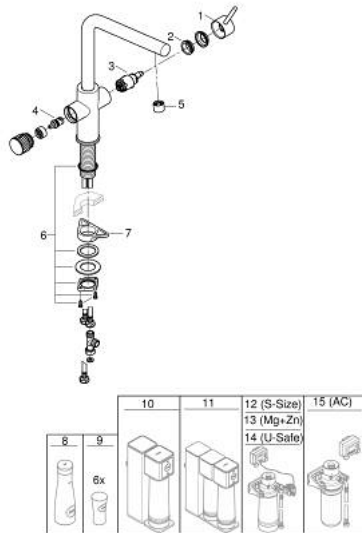

### PRODUCT DESCRIPTION

- Colour: chrome
- consisting of:
  - GROHE Blue single-lever sink mixer with filter function
  - single hole installation
  - L-spout
  - separate handle for filtered water
  - GROHE SilkMove 28 mm ceramic cartridge
  - swivel tubular spout, swivel area 150°
  - separate inner water ways for filtered and non-filtered water
  - flexible connection hoses
  - the faucet must be installed with a filter starter set of your choice

### SPARE PARTS, July 2021 – now

- 1: Lever (Spare part-nr. 46957000)
- 2: Fitting ring (Spare part-nr. 07419000)
- 3: Cartridge (Spare part-nr. 46963000)
- 4: Ceramic headpart, 1/2" (Spare part-nr. 48620000)
- 5: Mousseur GROHE Blue U and C spout (Spare part-nr. 48343000)
- 6: Shank fastening assembly (Spare part-nr. 48384000)
- 7: Support plate (Spare part-nr. 05334000)
- 8: Glass carafe with lid set