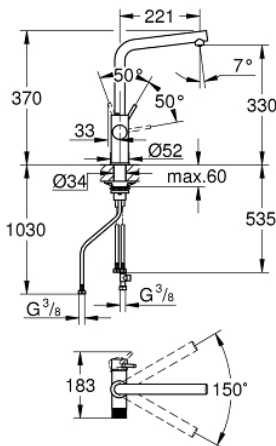

## 30 588 000 GROHE BLUE PURE MINTA FILTER FAUCET

### PRODUCT DESCRIPTION

- Colour: chrome
- consisting of:
  - GROHE Blue single-lever sink mixer with filter function
  - single hole installation
  - L-spout
  - separate handle for filtered water
  - GROHE SilkMove 28 mm ceramic cartridge
  - swivel tubular spout, swivel area 150°
  - separate inner water ways for filtered and non-filtered water
  - flexible connection hoses
  - the faucet must be installed with a filter starter set of your choice

### SPARE PARTS, July 2021 – now

- 1: Lever (Spare part-nr. 46957000)
- 2: Fitting ring (Spare part-nr. 07419000)
- 3: Cartridge (Spare part-nr. 46963000)
- 4: Ceramic headpart, 1/2" (Spare part-nr. 48620000)
- 5: Mousseur GROHE Blue U and C spout (Spare part-nr. 48343000)
- 6: Shank fastening assembly (Spare part-nr. 48384000)
- 7: Support plate (Spare part-nr. 05334000)
- 8: Glass carafe with lid set