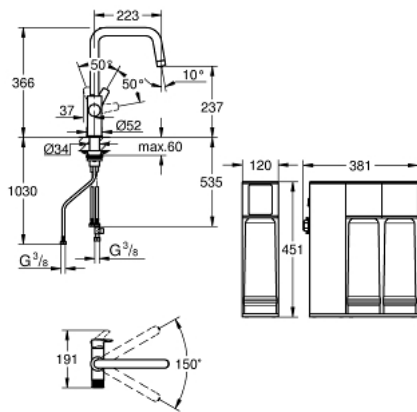

30 587 000 GROHE BLUE PURE EUROSMART STARTER KIT WITH REVERSE OSMOSIS MINERALIZATION FILTER

PRODUCT DESCRIPTION

- Colour: chrome
- consisting of:
 - GROHE Blue single-lever sink mixer with filter function
 - single hole installation
 - U spout
 - separate handle for filtered water
 - GROHE SilkMove 28 mm ceramic cartridge
 - swivel tubular spout, swivel area 150°
 - separate inner water ways for filtered and non-filtered water
 - flexible connection hoses
 - GROHE Blue reverse osmosis mineralization system
 - reverse osmosis filter membrane for pure and safe water
 - significant removal of chemicals, hormones and microorganisms
 - mineralization filter enriches drinking water with magnesium and silicate for premium taste
 - flow rate 1.5 l/min
 - salt rejection more than 97%
 - efficiency rate min. 50%
 - feed water pressure 1.00 - 4.00 bar
 - standard IEC connector, power supply 230V / 50 Hz
 - no water storage tank required
 - membrane lifetime one year
 - connection set

30 587 000 GROHE BLUE PURE EUROSMART STARTER KIT WITH REVERSE OSMOSIS MINERALIZATION FILTER

SPARE PARTS, July 2021 – now

- 1: Lever (Spare part-nr. 48531000)
- 2: Fitting ring (Spare part-nr. 07419000)
- 3: Cartridge (Spare part-nr. 46963000)
- 4: Ceramic headpart, 1/2" (Spare part-nr. 48620000)
- 5: Mousseur GROHE Blue U and C spout (Spare part-nr. 48343000)
- 6: Shank fastening assembly (Spare part-nr. 48384000)
- 7: Support plate (Spare part-nr. 05334000)
- 8: GROHE Blue RO+ Unit (Spare part-nr. 41138000)
- 9: Reverse osmosis membrane (Spare part-nr. 40880001)
- 10: Mineralization filter (Spare part-nr. 40881001)
- 11: Glass carafe with lid set