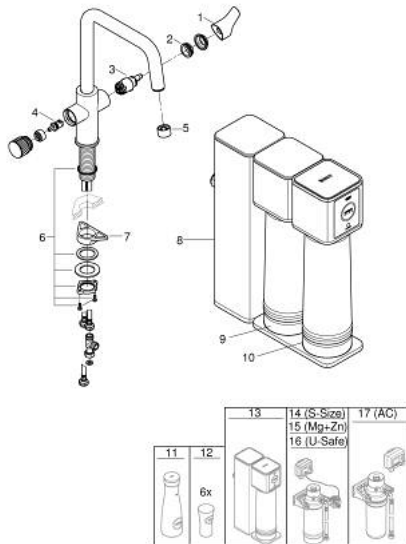

30 587 000 GROHE BLUE PURE EUROSMART STARTER KIT WITH REVERSE OSMOSIS MINERALIZATION FILTER

PRODUCT DESCRIPTION

- Colour: chrome
- consisting of:
 - GROHE Blue single-lever sink mixer with filter function
 - single hole installation
 - U spout
 - separate handle for filtered water
 - GROHE SilkMove 28 mm ceramic cartridge
 - swivel tubular spout, swivel area 150°
 - separate inner water ways for filtered and non-filtered water
 - flexible connection hoses
 - GROHE Blue reverse osmosis mineralization system
 - reverse osmosis filter membrane for pure and safe water
 - significant removal of chemicals, hormones and microorganisms
 - mineralization filter enriches drinking water with magnesium and silicate for premium taste
 - flow rate 1.5 l/min
 - salt rejection more than 97%
 - efficiency rate min. 50%
 - feed water pressure 1.00 - 4.00 bar
 - standard IEC connector, power supply 230V / 50 Hz
 - no water storage tank required
 - membrane lifetime one year
 - connection set

30 587 000 GROHE BLUE PURE EUROSMART STARTER KIT WITH REVERSE OSMOSIS MINERALIZATION FILTER

SPARE PARTS, July 2021 – now

- 1: Lever (Spare part-nr. 48531000)
- 2: Fitting ring (Spare part-nr. 07419000)
- 3: Cartridge (Spare part-nr. 46963000)
- 4: Ceramic headpart, 1/2" (Spare part-nr. 48620000)
- 5: Mousseur GROHE Blue U and C spout (Spare part-nr. 48343000)
- 6: Shank fastening assembly (Spare part-nr. 48384000)
- 7: Support plate (Spare part-nr. 05334000)
- 8: GROHE Blue RO+ Unit (Spare part-nr. 41138000)
- 9: Reverse osmosis membrane (Spare part-nr. 40880001)
- 10: Mineralization filter (Spare part-nr. 40881001)
- 11: Glass carafe with lid set