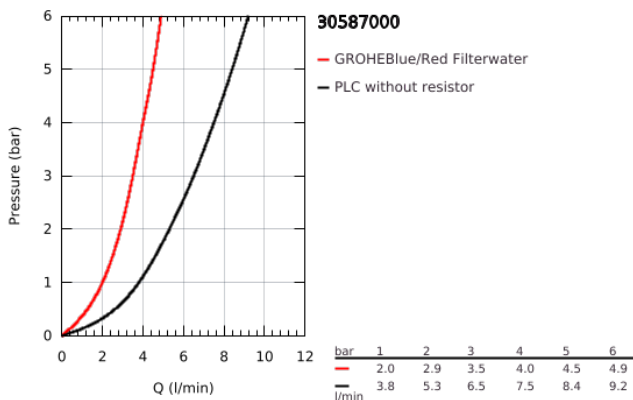

30 587 000 GROHE BLUE PURE EUROSMART STARTER KIT WITH REVERSE OSMOSIS MINERALIZATION FILTER

PRODUCT DESCRIPTION

- Colour: chrome
- consisting of:
 - GROHE Blue single-lever sink mixer with filter function
 - single hole installation
 - U spout
 - separate handle for filtered water
 - GROHE SilkMove 28 mm ceramic cartridge
 - swivel tubular spout, swivel area 150°
 - separate inner water ways for filtered and non-filtered water
 - flexible connection hoses
 - GROHE Blue reverse osmosis mineralization system
 - reverse osmosis filter membrane for pure and safe water
 - significant removal of chemicals, hormones and microorganisms
 - mineralization filter enriches drinking water with magnesium and silicate for premium taste
 - flow rate 1.5 l/min
 - salt rejection more than 97%
 - efficiency rate min. 50%
 - feed water pressure 1.00 - 4.00 bar
 - standard IEC connector, power supply 230V / 50 Hz
 - no water storage tank required
 - membrane lifetime one year
 - connection set

30 587 000 GROHE BLUE PURE EUROSMART STARTER KIT WITH REVERSE OSMOSIS MINERALIZATION FILTER

SPARE PARTS, July 2021 – now

- 1: Lever (Spare part-nr. 48531000)
- 2: Fitting ring (Spare part-nr. 07419000)
- 3: Cartridge (Spare part-nr. 46963000)
- 4: Ceramic headpart, 1/2" (Spare part-nr. 48620000)
- 5: Mousseur GROHE Blue U and C spout (Spare part-nr. 48343000)
- 6: Shank fastening assembly (Spare part-nr. 48384000)
- 7: Support plate (Spare part-nr. 05334000)
- 8: GROHE Blue RO+ Unit (Spare part-nr. 41138000)
- 9: Reverse osmosis membrane (Spare part-nr. 40880001)
- 10: Mineralization filter (Spare part-nr. 40881001)
- 11: Glass carafe with lid set