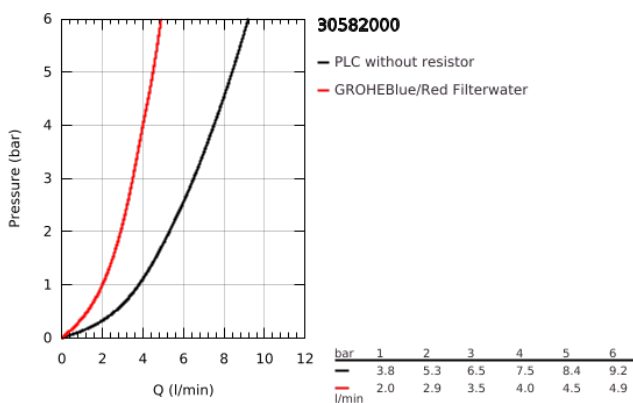

## 30 582 000 GROHE BLUE PURE BAUCURVE STARTER KIT WITH ULTRASAFE FILTER

### PRODUCT DESCRIPTION

- Colour: chrome
- consisting of:
  - GROHE Blue single-lever sink mixer with filter function
  - single hole installation
  - C-spout
  - separate handle for filtered water
  - GROHE SilkMove 28 mm ceramic cartridge
  - swivel tubular spout, swivel area 150°
  - separate inner water ways for filtered and non-filtered water
  - flexible connection hoses
  - GROHE Blue filter head
  - GROHE Blue Ultrasafe filter retains microplastic > 1 µm, 99.999 % of bacteria and 99,5 % of lead
  - reduces substances responsible for taste and odor, e.g. chlorine
  - filter capacity 3000 l, the filter must be replaced after 6 months of use
  - flow meter for filter lifetime measurement including 2 x AA batteries