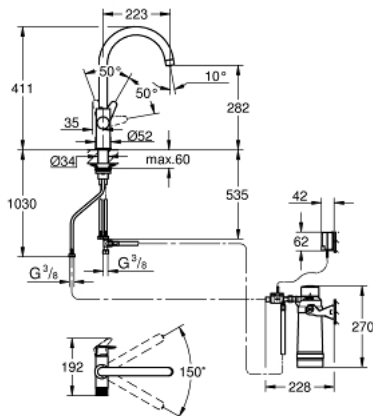

### PRODUCT DESCRIPTION

- Colour: chrome
- consisting of:
  - GROHE Blue single-lever sink mixer with filter function
  - single hole installation
  - C-spout
  - separate handle for filtered water
  - GROHE SilkMove 28 mm ceramic cartridge
  - swivel tubular spout, swivel area 150°
  - separate inner water ways for filtered and non-filtered water
  - flexible connection hoses
  - GROHE Blue filter head
  - GROHE Blue Ultrasafe filter retains microplastic > 1 µm, 99.999 % of bacteria and 99,5 % of lead
  - reduces substances responsible for taste and odor, e.g. chlorine
  - filter capacity 3000 l, the filter must be replaced after 6 months of use
  - flow meter for filter lifetime measurement including 2 x AA batteries

### SPARE PARTS, July 2021 – now

- 1: Lever (Spare part-nr. 48510000)
- 2: Fitting ring (Spare part-nr. 07419000)
- 3: Cartridge (Spare part-nr. 46963000)
- 4: Ceramic headpart, 1/2" (Spare part-nr. 48620000)
- 5: Mousseur GROHE Blue U and C spout (Spare part-nr. 48343000)
- 6: Shank fastening assembly (Spare part-nr. 48384000)
- 7: Support plate (Spare part-nr. 05334000)
- 8: Ultrasafe filter starter set (Spare part-nr. 40876000)
- 8.1: Lever (Spare part-nr. 48510000)
- 8.2: Fitting ring (Spare part-nr. 07419000)
- 8.3: Cartridge (Spare part-nr. 46963000)
- 8.4: null (Spare part-nr. 48620000)
- 8.5: Flow control (Spare part-nr. 48343000)
- 8.6: Shank fastening assembly (Spare part-nr. 48384000)
- 8.7: Support plate (Spare part-nr. 05334000)
- 9: Glass carafe with lid set  
(Spare part-nr. 40405001)\*
- 10: Water glasses (6 pieces) (Spare part-nr. 40437000)\*
- 11: Reverse osmosis filter starter set (Spare part-nr. 40877000)\*
- 12: Reverse osmosis with mineralization filter starter set (Spare part-nr. 40878000)\*
- 13: Magnesium + Zinc filter starter set (Spare part-nr. 40875000)\*
- 14: Ultrasafe filter starter set (Spare part-nr. 40876000)\*
- 15: Activated carbon filter starter set (Spare part-nr. 41136000)\*