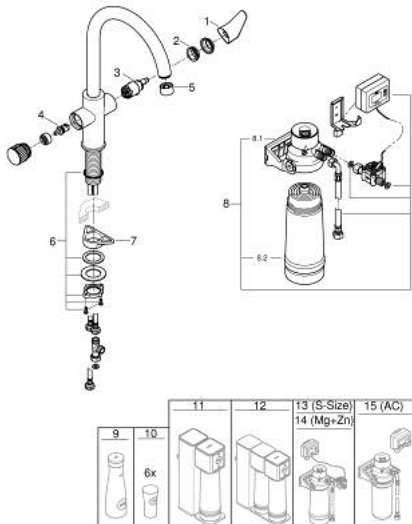

### PRODUCT DESCRIPTION

- Colour: chrome
- consisting of:
  - GROHE Blue single-lever sink mixer with filter function
  - single hole installation
  - C-spout
  - separate handle for filtered water
  - GROHE SilkMove 28 mm ceramic cartridge
  - swivel tubular spout, swivel area 150°
  - separate inner water ways for filtered and non-filtered water
  - flexible connection hoses
  - GROHE Blue filter head
  - GROHE Blue Ultrasafe filter retains microplastic > 1 µm, 99.999 % of bacteria and 99,5 % of lead
  - reduces substances responsible for taste and odor, e.g. chlorine
  - filter capacity 3000 l, the filter must be replaced after 6 months of use
  - flow meter for filter lifetime measurement including 2 x AA batteries

### SPARE PARTS, July 2021 – now

- 1: Lever (Spare part-nr. 48510000)
- 2: Fitting ring (Spare part-nr. 07419000)
- 3: Cartridge (Spare part-nr. 46963000)
- 4: Ceramic headpart, 1/2" (Spare part-nr. 48620000)
- 5: Mousseur GROHE Blue U and C spout (Spare part-nr. 48343000)
- 6: Shank fastening assembly (Spare part-nr. 48384000)
- 7: Support plate (Spare part-nr. 05334000)
- 8: Ultrasafe filter starter set (Spare part-nr. 40876000)
- 8.1: Lever (Spare part-nr. 48510000)
- 8.2: Fitting ring (Spare part-nr. 07419000)
- 8.3: Cartridge (Spare part-nr. 46963000)
- 8.4: null (Spare part-nr. 48620000)
- 8.5: Flow control (Spare part-nr. 48343000)
- 8.6: Shank fastening assembly (Spare part-nr. 48384000)
- 8.7: Support plate (Spare part-nr. 05334000)
- 9: Glass carafe with lid set  
(Spare part-nr. 40405001)\*
- 10: Water glasses (6 pieces) (Spare part-nr. 40437000)\*
- 11: Reverse osmosis filter starter set (Spare part-nr. 40877000)\*
- 12: Reverse osmosis with mineralization filter starter set (Spare part-nr. 40878000)\*
- 13: Magnesium + Zinc filter starter set (Spare part-nr. 40875000)\*
- 14: Ultrasafe filter starter set (Spare part-nr. 40876000)\*
- 15: Activated carbon filter starter set (Spare part-nr. 41136000)\*