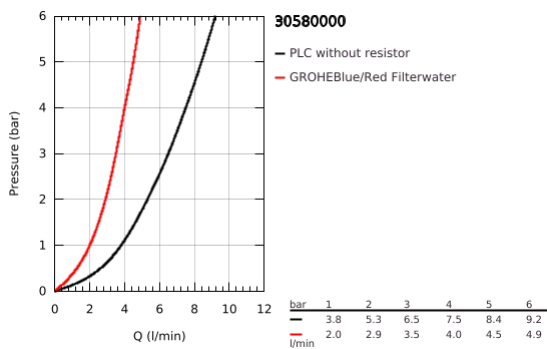

30 580 000 GROHE BLUE PURE BAUCURVE FILTER FAUCET

PRODUCT DESCRIPTION

- Colour: chrome
- consisting of:
 - GROHE Blue single-lever sink mixer with filter function
 - single hole installation
 - C-spout
 - separate handle for filtered water
 - GROHE SilkMove 28 mm ceramic cartridge
 - swivel tubular spout, swivel area 150°
 - separate inner water ways for filtered and non-filtered water
 - flexible connection hoses
- the faucet must be installed with a filter starter set of your choice

30 580 000 GROHE BLUE PURE BAUCURVE FILTER FAUCET

SPARE PARTS, July 2021 – now

- 1: Lever (Spare part-nr. 48510000)
- 2: Fitting ring (Spare part-nr. 07419000)
- 3: Cartridge (Spare part-nr. 46963000)
- 4: Ceramic headpart, 1/2" (Spare part-nr. 48620000)
- 5: Mousseur GROHE Blue U and C spout (Spare part-nr. 48343000)
- 6: Shank fastening assembly (Spare part-nr. 48384000)
- 7: Support plate (Spare part-nr. 05334000)
- 8: Glass carafe with lid set