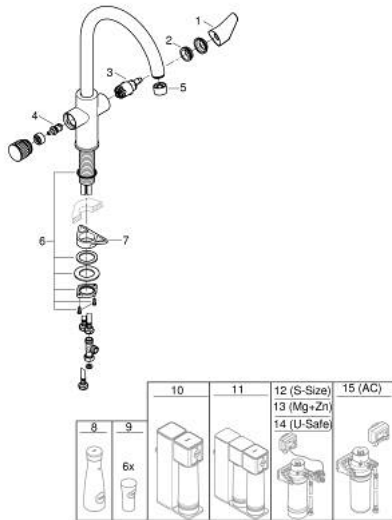

30 580 000 GROHE BLUE PURE BAUCURVE FILTER FAUCET

PRODUCT DESCRIPTION

- Colour: chrome
- consisting of:
 - GROHE Blue single-lever sink mixer with filter function
 - single hole installation
 - C-spout
 - separate handle for filtered water
 - GROHE SilkMove 28 mm ceramic cartridge
 - swivel tubular spout, swivel area 150°
 - separate inner water ways for filtered and non-filtered water
 - flexible connection hoses
- the faucet must be installed with a filter starter set of your choice

30 580 000 GROHE BLUE PURE BAUCURVE FILTER FAUCET

SPARE PARTS, July 2021 – now

- 1: Lever (Spare part-nr. 48510000)
- 2: Fitting ring (Spare part-nr. 07419000)
- 3: Cartridge (Spare part-nr. 46963000)
- 4: Ceramic headpart, 1/2" (Spare part-nr. 48620000)
- 5: Mousseur GROHE Blue U and C spout (Spare part-nr. 48343000)
- 6: Shank fastening assembly (Spare part-nr. 48384000)
- 7: Support plate (Spare part-nr. 05334000)
- 8: Glass carafe with lid set