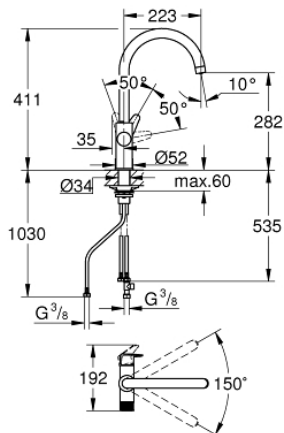

30 580 000 GROHE BLUE PURE BAUCURVE FILTER FAUCET

PRODUCT DESCRIPTION

- Colour: chrome
- consisting of:
 - GROHE Blue single-lever sink mixer with filter function
 - single hole installation
 - C-spout
 - separate handle for filtered water
 - GROHE SilkMove 28 mm ceramic cartridge
 - swivel tubular spout, swivel area 150°
 - separate inner water ways for filtered and non-filtered water
 - flexible connection hoses
- the faucet must be installed with a filter starter set of your choice

30 580 000 GROHE BLUE PURE BAUCURVE FILTER FAUCET

SPARE PARTS, July 2021 – now

- 1: Lever (Spare part-nr. 48510000)
- 2: Fitting ring (Spare part-nr. 07419000)
- 3: Cartridge (Spare part-nr. 46963000)
- 4: Ceramic headpart, 1/2" (Spare part-nr. 48620000)
- 5: Mousseur GROHE Blue U and C spout (Spare part-nr. 48343000)
- 6: Shank fastening assembly (Spare part-nr. 48384000)
- 7: Support plate (Spare part-nr. 05334000)
- 8: Glass carafe with lid set