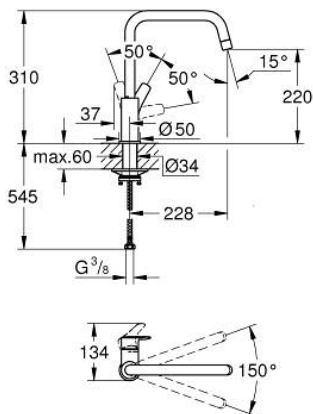

### 30 567 DC0 EUROSMART SINGLE-LEVER SINK MIXER 1/2"

#### PRODUCT DESCRIPTION

- Colour: supersteel
- high spout
- GROHE LongLife finish
- GROHE SilkMove 28 mm ceramic cartridge
- swivel tubular spout, swivel area 150°
- Protected Water Ways no contact of water with lead or nickel inside the tap
- flexible connection hoses
- metal fixation set
- maximum flow rate (at 3 bar): 10 l/min
- professional edition

## 30 567 DC0 EUROSMART SINGLE-LEVER SINK MIXER 1/2"

### SPARE PARTS, November 2022 – now

- 1: Lever (Spare part-nr. 48531DC0)
- 2: Cartridge (Spare part-nr. 46963000)
- 3: flow control (Spare part-nr. 101044DC00)
- 4: Safety ring (Spare part-nr. 4826600M)
- 5: Shank fastening assembly (Spare part-nr. 48384000)
- 6: Support plate (Spare part-nr. 05334000)