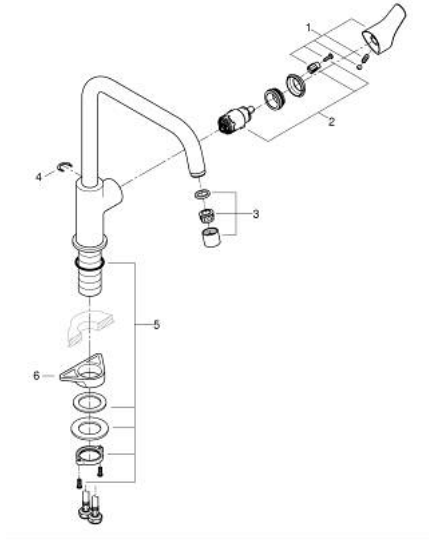

### 30 567 DC0 EUROSMART SINGLE-LEVER SINK MIXER 1/2"

#### PRODUCT DESCRIPTION

- Colour: supersteel
- high spout
- GROHE LongLife finish
- GROHE SilkMove 28 mm ceramic cartridge
- swivel tubular spout, swivel area 150°
- Protected Water Ways no contact of water with lead or nickel inside the tap
- flexible connection hoses
- metal fixation set
- maximum flow rate (at 3 bar): 10 l/min
- professional edition

## 30 567 DC0 EUROSMART SINGLE-LEVER SINK MIXER 1/2"

### SPARE PARTS, November 2022 – now

- 1: Lever (Spare part-nr. 48531DC0)
- 2: Cartridge (Spare part-nr. 46963000)
- 3: flow control (Spare part-nr. 101044DC00)
- 4: Safety ring (Spare part-nr. 4826600M)
- 5: Shank fastening assembly (Spare part-nr. 48384000)
- 6: Support plate (Spare part-nr. 05334000)