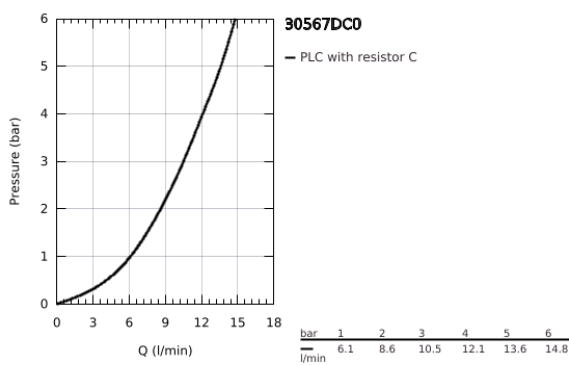

### 30 567 DC0 EUROSMART SINGLE-LEVER SINK MIXER 1/2"

#### PRODUCT DESCRIPTION

- Colour: supersteel
- high spout
- GROHE LongLife finish
- GROHE SilkMove 28 mm ceramic cartridge
- swivel tubular spout, swivel area 150°
- Protected Water Ways no contact of water with lead or nickel inside the tap
- flexible connection hoses
- metal fixation set
- maximum flow rate (at 3 bar): 10 l/min
- professional edition