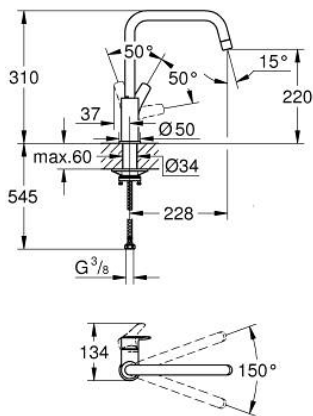

30 567 00D **EUROSMART SINGLE-LEVER SINK MIXER 1/2"**

PRODUCT DESCRIPTION

- Colour: chrome
- high spout
- GROHE LongLife finish
- GROHE SilkMove 28 mm ceramic cartridge
- mousseur
- swivel tubular spout, swivel area 150°
- Protected Water Ways no contact of water with lead or nickel inside the tap
- flexible connection hoses
- metal fixation set
- maximum flow rate (at 3 bar): 5 l/min
- professional edition

30 567 00D EUROSMART SINGLE-LEVER SINK MIXER 1/2"

SPARE PARTS, November 2022 – now

- 1: Lever (Spare part-nr. 48531000)
- 2: Cartridge (Spare part-nr. 46963000)
- 3: Mousseur (Spare part-nr. 48419000)
- 4: Safety ring (Spare part-nr. 4826600M)
- 5: Shank fastening assembly (Spare part-nr. 48384000)
- 6: Support plate (Spare part-nr. 05334000)