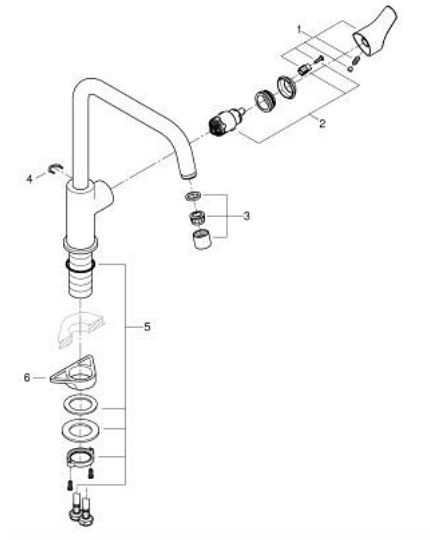

30 567 00D **EUROSMART SINGLE-LEVER SINK MIXER 1/2"**

PRODUCT DESCRIPTION

- Colour: chrome
- high spout
- GROHE LongLife finish
- GROHE SilkMove 28 mm ceramic cartridge
- mousseur
- swivel tubular spout, swivel area 150°
- Protected Water Ways no contact of water with lead or nickel inside the tap
- flexible connection hoses
- metal fixation set
- maximum flow rate (at 3 bar): 5 l/min
- professional edition

30 567 00D EUROSMART SINGLE-LEVER SINK MIXER 1/2"

SPARE PARTS, November 2022 – now

- 1: Lever (Spare part-nr. 48531000)
- 2: Cartridge (Spare part-nr. 46963000)
- 3: Mousseur (Spare part-nr. 48419000)
- 4: Safety ring (Spare part-nr. 4826600M)
- 5: Shank fastening assembly (Spare part-nr. 48384000)
- 6: Support plate (Spare part-nr. 05334000)