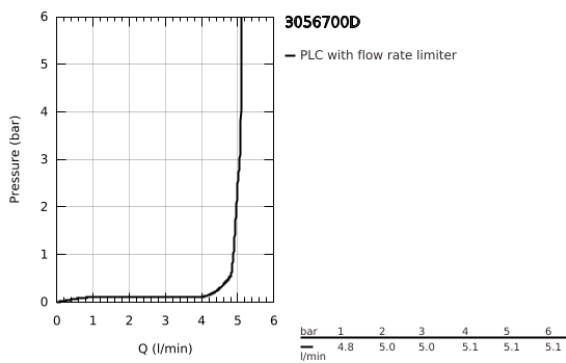

30 567 00D **EUROSMART SINGLE-LEVER SINK MIXER 1/2"**

PRODUCT DESCRIPTION

- Colour: chrome
- high spout
- GROHE LongLife finish
- GROHE SilkMove 28 mm ceramic cartridge
- mousseur
- swivel tubular spout, swivel area 150°
- Protected Water Ways no contact of water with lead or nickel inside the tap
- flexible connection hoses
- metal fixation set
- maximum flow rate (at 3 bar): 5 l/min
- professional edition

30 567 00D EUROSMART SINGLE-LEVER SINK MIXER 1/2"

SPARE PARTS, November 2022 – now

- 1: Lever (Spare part-nr. 48531000)
- 2: Cartridge (Spare part-nr. 46963000)
- 3: Mousseur (Spare part-nr. 48419000)
- 4: Safety ring (Spare part-nr. 4826600M)
- 5: Shank fastening assembly (Spare part-nr. 48384000)
- 6: Support plate (Spare part-nr. 05334000)