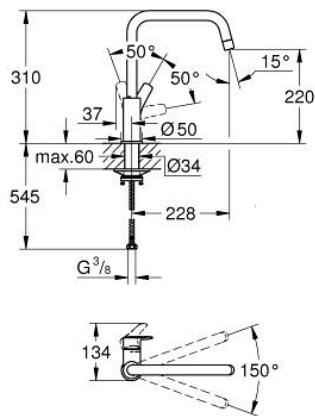

30 567 000 **EUROSMART SINGLE-LEVER SINK MIXER 1/2"**

PRODUCT DESCRIPTION

- Colour: chrome
- high spout
- GROHE LongLife finish
- GROHE SilkMove 28 mm ceramic cartridge
- integrated temperature limiter
- swivel tubular spout, swivel area 150°
- Protected Water Ways no contact of water with lead or nickel inside the tap
- flexible connection hoses
- metal fixation set
- maximum flow rate (at 3 bar): 10 l/min
- professional edition

30 567 000 **EUROSMART SINGLE-LEVER SINK MIXER 1/2"**

SPARE PARTS, November 2022 – now

- 1: Lever (Spare part-nr. 48531000)
- 2: Cartridge (Spare part-nr. 46963000)
- 3: flow control (Spare part-nr. 1010440000)
- 4: Safety ring (Spare part-nr. 4826600M)
- 5: Shank fastening assembly (Spare part-nr. 48384000)
- 6: Support plate (Spare part-nr. 05334000)