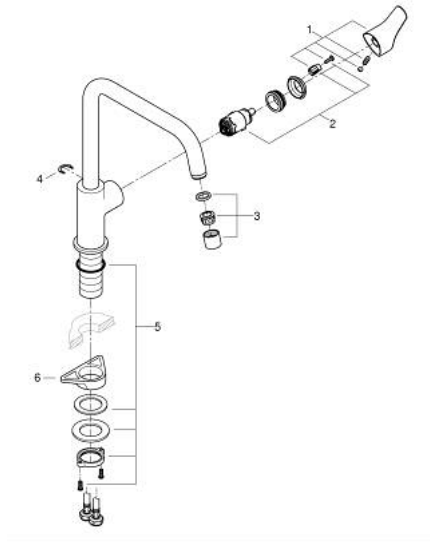

30 567 000 **EUROSMART SINGLE-LEVER SINK MIXER 1/2"**

PRODUCT DESCRIPTION

- Colour: chrome
- high spout
- GROHE LongLife finish
- GROHE SilkMove 28 mm ceramic cartridge
- integrated temperature limiter
- swivel tubular spout, swivel area 150°
- Protected Water Ways no contact of water with lead or nickel inside the tap
- flexible connection hoses
- metal fixation set
- maximum flow rate (at 3 bar): 10 l/min
- professional edition

30 567 000 **EUROSMART SINGLE-LEVER SINK MIXER 1/2"**

SPARE PARTS, November 2022 – now

- 1: Lever (Spare part-nr. 48531000)
- 2: Cartridge (Spare part-nr. 46963000)
- 3: flow control (Spare part-nr. 1010440000)
- 4: Safety ring (Spare part-nr. 4826600M)
- 5: Shank fastening assembly (Spare part-nr. 48384000)
- 6: Support plate (Spare part-nr. 05334000)