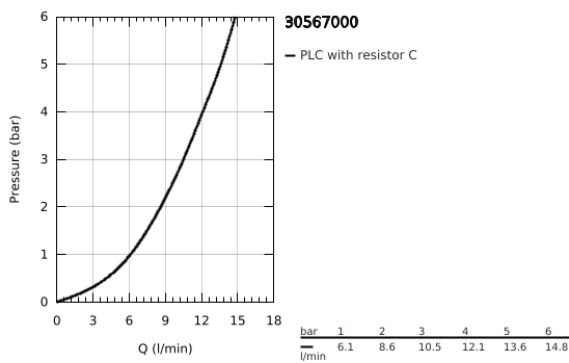

30 567 000 **EUROSMART SINGLE-LEVER SINK MIXER 1/2"**

PRODUCT DESCRIPTION

- Colour: chrome
- high spout
- GROHE LongLife finish
- GROHE SilkMove 28 mm ceramic cartridge
- integrated temperature limiter
- swivel tubular spout, swivel area 150°
- Protected Water Ways no contact of water with lead or nickel inside the tap
- flexible connection hoses
- metal fixation set
- maximum flow rate (at 3 bar): 10 l/min
- professional edition

30 567 000 **EUROSMART SINGLE-LEVER SINK MIXER 1/2"**

SPARE PARTS, November 2022 – now

- 1: Lever (Spare part-nr. 48531000)
- 2: Cartridge (Spare part-nr. 46963000)
- 3: flow control (Spare part-nr. 1010440000)
- 4: Safety ring (Spare part-nr. 4826600M)
- 5: Shank fastening assembly (Spare part-nr. 48384000)
- 6: Support plate (Spare part-nr. 05334000)