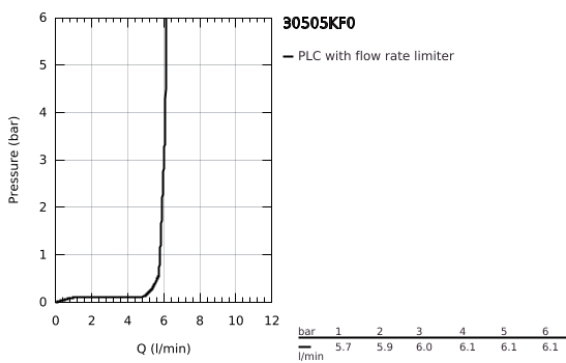

### 30 505 KF0 ESSENCE SINGLE-LEVER SINK MIXER 1/2"

**PRODUCT DESCRIPTION**

- Colour: phantom black
- GROHE SilkMove 28 mm ceramic cartridge
- GROHE AquaGuide adjustable mousseur
- swivel tubular spout
- adjustable swivel area 0° / 150° / 360°
- flexible connection hoses
- rapid installation system
- integrated temperature limiter
- maximum flow rate (at 3 bar): 6.5 l/min

## 30 505 KF0 ESSENCE SINGLE-LEVER SINK MIXER 1/2"