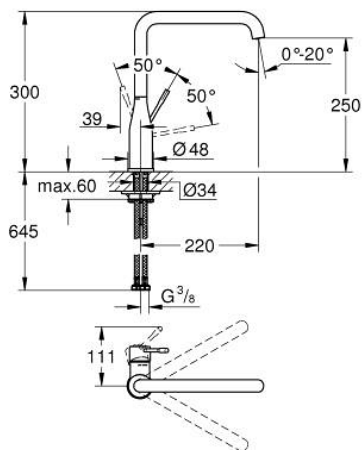

### 30 505 KF0 ESSENCE SINGLE-LEVER SINK MIXER 1/2"

**PRODUCT DESCRIPTION**

- Colour: phantom black
- GROHE SilkMove 28 mm ceramic cartridge
- GROHE AquaGuide adjustable mousseur
- swivel tubular spout
- adjustable swivel area 0° / 150° / 360°
- flexible connection hoses
- rapid installation system
- integrated temperature limiter
- maximum flow rate (at 3 bar): 6.5 l/min

## 30 505 KF0 ESSENCE SINGLE-LEVER SINK MIXER 1/2"

### SPARE PARTS, March 2022 – now

- 1: lever (Spare part-nr. 46927KF0)
  - 2: Cartridge (Spare part-nr. 46580000)
  - 3: screw ring (Spare part-nr. 48591000)
  - 4: spout (Spare part-nr. 13376KF0)
  - 4.1: Mousseur (Spare part-nr. 48270000)
  - 4.2: Sealing washer (Spare part-nr. 0128500M)
  - 4.3: Safety ring (Spare part-nr. 4826600M)
  - 5: Escutcheon (Spare part-nr. 48603KF0)
  - 6: Shank mounting kit (Spare part-nr. 46671000)
  - 7: Support plate (Spare part-nr. 05334000)
  - 8: Mounting wrench (Spare part-nr. 19017000)\*
- \* Optional accessories