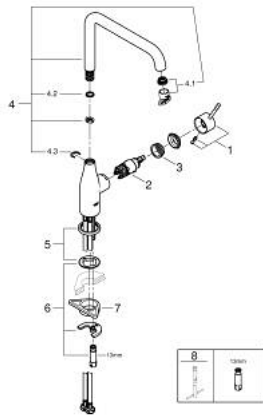

### 30 505 KF0 ESSENCE SINGLE-LEVER SINK MIXER 1/2"

**PRODUCT DESCRIPTION**

- Colour: phantom black
- GROHE SilkMove 28 mm ceramic cartridge
- GROHE AquaGuide adjustable mousseur
- swivel tubular spout
- adjustable swivel area 0° / 150° / 360°
- flexible connection hoses
- rapid installation system
- integrated temperature limiter
- maximum flow rate (at 3 bar): 6.5 l/min

## 30 505 KF0 ESSENCE SINGLE-LEVER SINK MIXER 1/2"

### SPARE PARTS, March 2022 – now

- 1: lever (Spare part-nr. 46927KF0)
  - 2: Cartridge (Spare part-nr. 46580000)
  - 3: screw ring (Spare part-nr. 48591000)
  - 4: spout (Spare part-nr. 13376KF0)
  - 4.1: Mousseur (Spare part-nr. 48270000)
  - 4.2: Sealing washer (Spare part-nr. 0128500M)
  - 4.3: Safety ring (Spare part-nr. 4826600M)
  - 5: Escutcheon (Spare part-nr. 48603KF0)
  - 6: Shank mounting kit (Spare part-nr. 46671000)
  - 7: Support plate (Spare part-nr. 05334000)
  - 8: Mounting wrench (Spare part-nr. 19017000)\*
- \* Optional accessories