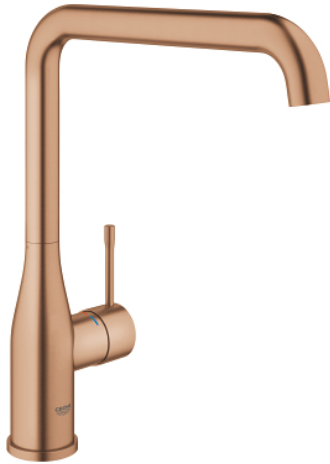

30 505 DL0 ESSENCE SINGLE-LEVER SINK MIXER 1/2"

PRODUCT DESCRIPTION

- Colour: brushed warm sunset
- GROHE LongLife finish
- GROHE SilkMove 28 mm ceramic cartridge
- GROHE AquaGuide adjustable mousseur
- swivel tubular spout
- adjustable swivel area 0° / 150° / 360°
- flexible connection hoses
- rapid installation system
- integrated temperature limiter
- maximum flow rate (at 3 bar): 6.5 l/min