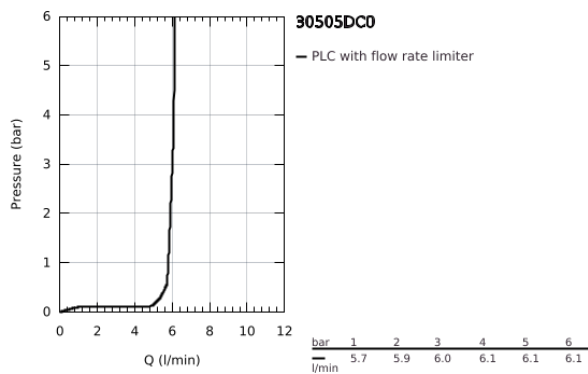

30 505 DC0 ESSENCE SINGLE-LEVER SINK MIXER 1/2"

PRODUCT DESCRIPTION

- Colour: supersteel
- GROHE LongLife finish
- GROHE SilkMove 28 mm ceramic cartridge
- GROHE AquaGuide adjustable mousseur
- swivel tubular spout
- adjustable swivel area 0° / 150° / 360°
- flexible connection hoses
- rapid installation system
- integrated temperature limiter
- maximum flow rate (at 3 bar): 6.5 l/min

30 505 DC0 ESSENCE SINGLE-LEVER SINK MIXER 1/2"

SPARE PARTS, February 2022 – now

- 1: Lever (Spare part-nr. 46927DC0)
 - 2: Cartridge (Spare part-nr. 46580000)
 - 3: screw ring (Spare part-nr. 48591000)
 - 4: L-spout (Spare part-nr. 13376DC0)
 - 4.1: Mousseur (Spare part-nr. 48270000)
 - 4.2: Sealing washer (Spare part-nr. 0128500M)
 - 4.3: Safety ring (Spare part-nr. 4826600M)
 - 5: Escutcheon (Spare part-nr. 48603DC0)
 - 6: Shank mounting kit (Spare part-nr. 46671000)
 - 7: Support plate (Spare part-nr. 05334000)
 - 8: Mounting wrench (Spare part-nr. 19017000)*
- * Optional accessories