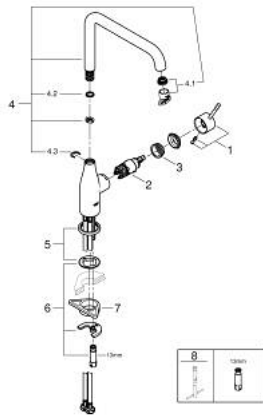

30 505 DC0 ESSENCE SINGLE-LEVER SINK MIXER 1/2"

PRODUCT DESCRIPTION

- Colour: supersteel
- GROHE LongLife finish
- GROHE SilkMove 28 mm ceramic cartridge
- GROHE AquaGuide adjustable mousseur
- swivel tubular spout
- adjustable swivel area 0° / 150° / 360°
- flexible connection hoses
- rapid installation system
- integrated temperature limiter
- maximum flow rate (at 3 bar): 6.5 l/min

30 505 DC0 ESSENCE SINGLE-LEVER SINK MIXER 1/2"

SPARE PARTS, February 2022 – now

- 1: Lever (Spare part-nr. 46927DC0)
 - 2: Cartridge (Spare part-nr. 46580000)
 - 3: screw ring (Spare part-nr. 48591000)
 - 4: L-spout (Spare part-nr. 13376DC0)
 - 4.1: Mousseur (Spare part-nr. 48270000)
 - 4.2: Sealing washer (Spare part-nr. 0128500M)
 - 4.3: Safety ring (Spare part-nr. 4826600M)
 - 5: Escutcheon (Spare part-nr. 48603DC0)
 - 6: Shank mounting kit (Spare part-nr. 46671000)
 - 7: Support plate (Spare part-nr. 05334000)
 - 8: Mounting wrench (Spare part-nr. 19017000)*
- * Optional accessories