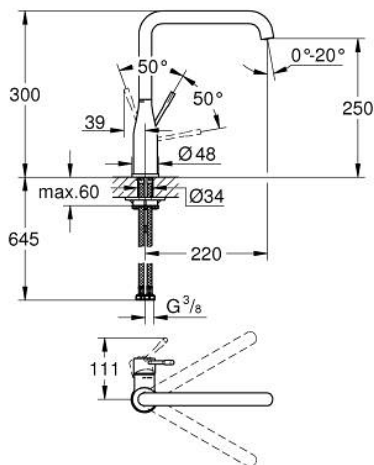

30 505 DC0 ESSENCE SINGLE-LEVER SINK MIXER 1/2"

PRODUCT DESCRIPTION

- Colour: supersteel
- GROHE LongLife finish
- GROHE SilkMove 28 mm ceramic cartridge
- GROHE AquaGuide adjustable mousseur
- swivel tubular spout
- adjustable swivel area 0° / 150° / 360°
- flexible connection hoses
- rapid installation system
- integrated temperature limiter
- maximum flow rate (at 3 bar): 6.5 l/min

30 505 DC0 ESSENCE SINGLE-LEVER SINK MIXER 1/2"

SPARE PARTS, February 2022 – now

- 1: Lever (Spare part-nr. 46927DC0)
 - 2: Cartridge (Spare part-nr. 46580000)
 - 3: screw ring (Spare part-nr. 48591000)
 - 4: L-spout (Spare part-nr. 13376DC0)
 - 4.1: Mousseur (Spare part-nr. 48270000)
 - 4.2: Sealing washer (Spare part-nr. 0128500M)
 - 4.3: Safety ring (Spare part-nr. 4826600M)
 - 5: Escutcheon (Spare part-nr. 48603DC0)
 - 6: Shank mounting kit (Spare part-nr. 46671000)
 - 7: Support plate (Spare part-nr. 05334000)
 - 8: Mounting wrench (Spare part-nr. 19017000)*
- * Optional accessories