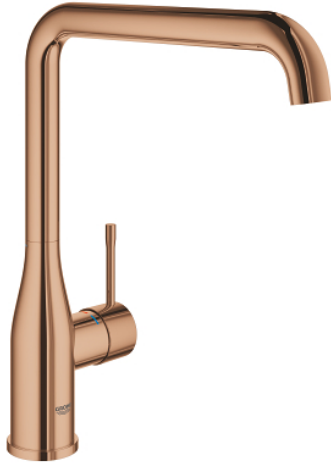

30 505 DA0 ESSENCE SINGLE-LEVER SINK MIXER 1/2"

PRODUCT DESCRIPTION

- Colour: warm sunset
- GROHE LongLife finish
- GROHE SilkMove 28 mm ceramic cartridge
- GROHE AquaGuide adjustable mousseur
- swivel tubular spout
- adjustable swivel area 0° / 150° / 360°
- flexible connection hoses
- rapid installation system
- integrated temperature limiter
- maximum flow rate (at 3 bar): 6.5 l/min