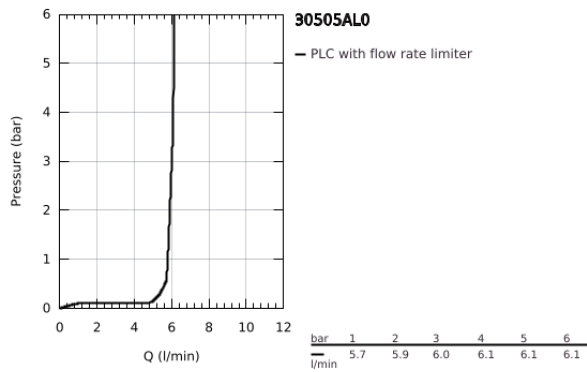

### 30 505 AL0 ESSENCE SINGLE-LEVER SINK MIXER 1/2"

**PRODUCT DESCRIPTION**

- Colour: brushed hard graphite
- GROHE LongLife finish
- GROHE SilkMove 28 mm ceramic cartridge
- GROHE AquaGuide adjustable mousseur
- swivel tubular spout
- adjustable swivel area 0° / 150° / 360°
- flexible connection hoses
- rapid installation system
- integrated temperature limiter
- maximum flow rate (at 3 bar): 6.5 l/min

## 30 505 AL0 ESSENCE SINGLE-LEVER SINK MIXER 1/2"