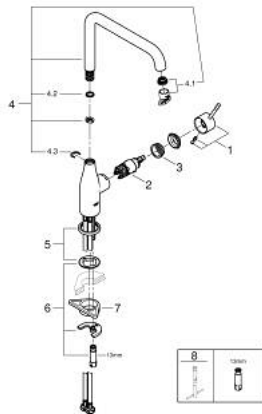

### 30 505 AL0 ESSENCE SINGLE-LEVER SINK MIXER 1/2"

**PRODUCT DESCRIPTION**

- Colour: brushed hard graphite
- GROHE LongLife finish
- GROHE SilkMove 28 mm ceramic cartridge
- GROHE AquaGuide adjustable mousseur
- swivel tubular spout
- adjustable swivel area 0° / 150° / 360°
- flexible connection hoses
- rapid installation system
- integrated temperature limiter
- maximum flow rate (at 3 bar): 6.5 l/min

## 30 505 AL0 ESSENCE SINGLE-LEVER SINK MIXER 1/2"

### SPARE PARTS, February 2022 – now

- 1: Lever (Spare part-nr. 46927AL0)
  - 2: Cartridge (Spare part-nr. 46580000)
  - 3: screw ring (Spare part-nr. 48591000)
  - 4: L-spout (Spare part-nr. 13376AL0)
  - 4.1: Mousseur (Spare part-nr. 48270000)
  - 4.2: Sealing washer (Spare part-nr. 0128500M)
  - 4.3: Safety ring (Spare part-nr. 4826600M)
  - 5: Escutcheon (Spare part-nr. 48603AL0)
  - 6: Shank mounting kit (Spare part-nr. 46671000)
  - 7: Support plate (Spare part-nr. 05334000)
  - 8: Mounting wrench (Spare part-nr. 19017000)\*
- \* Optional accessories