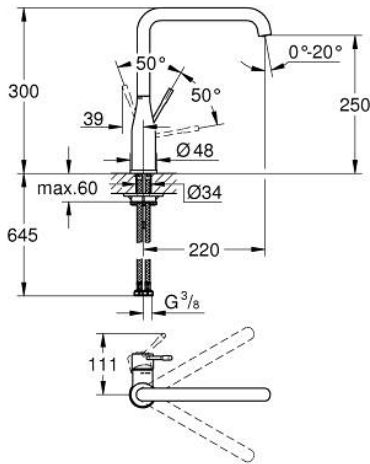

### 30 505 AL0 ESSENCE SINGLE-LEVER SINK MIXER 1/2"

**PRODUCT DESCRIPTION**

- Colour: brushed hard graphite
- GROHE LongLife finish
- GROHE SilkMove 28 mm ceramic cartridge
- GROHE AquaGuide adjustable mousseur
- swivel tubular spout
- adjustable swivel area 0° / 150° / 360°
- flexible connection hoses
- rapid installation system
- integrated temperature limiter
- maximum flow rate (at 3 bar): 6.5 l/min

## 30 505 AL0 ESSENCE SINGLE-LEVER SINK MIXER 1/2"

### SPARE PARTS, February 2022 – now

- 1: Lever (Spare part-nr. 46927AL0)
  - 2: Cartridge (Spare part-nr. 46580000)
  - 3: screw ring (Spare part-nr. 48591000)
  - 4: L-spout (Spare part-nr. 13376AL0)
  - 4.1: Mousseur (Spare part-nr. 48270000)
  - 4.2: Sealing washer (Spare part-nr. 0128500M)
  - 4.3: Safety ring (Spare part-nr. 4826600M)
  - 5: Escutcheon (Spare part-nr. 48603AL0)
  - 6: Shank mounting kit (Spare part-nr. 46671000)
  - 7: Support plate (Spare part-nr. 05334000)
  - 8: Mounting wrench (Spare part-nr. 19017000)\*
- \* Optional accessories