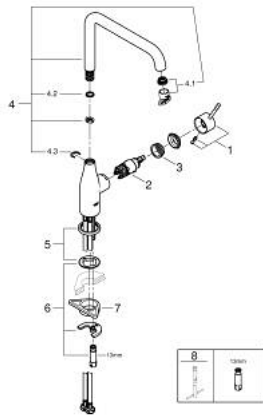

30 505 000 **ESSENCE SINGLE-LEVER SINK MIXER 1/2"**

PRODUCT DESCRIPTION

- Colour: chrome
- GROHE LongLife finish
- GROHE SilkMove 28 mm ceramic cartridge
- GROHE AquaGuide adjustable mousseur
- swivel tubular spout
- adjustable swivel area 0° / 150° / 360°
- flexible connection hoses
- rapid installation system
- integrated temperature limiter
- maximum flow rate (at 3 bar): 6.5 l/min
- replaces Essence sink mixer 30 269 xx0

30 505 000 ESSENCE SINGLE-LEVER SINK MIXER 1/2"

SPARE PARTS, February 2022 – now

- 1: Lever (Spare part-nr. 46927000)
 - 2: Cartridge (Spare part-nr. 46580000)
 - 3: screw ring (Spare part-nr. 48591000)
 - 4: L-spout (Spare part-nr. 13376000)
 - 4.1: Mousseur (Spare part-nr. 48270000)
 - 4.2: Sealing washer (Spare part-nr. 0128500M)
 - 4.3: Safety ring (Spare part-nr. 4826600M)
 - 5: Escutcheon (Spare part-nr. 48603000)
 - 6: Shank mounting kit (Spare part-nr. 46671000)
 - 7: Support plate (Spare part-nr. 05334000)
 - 8: Mounting wrench (Spare part-nr. 19017000)*
- * Optional accessories