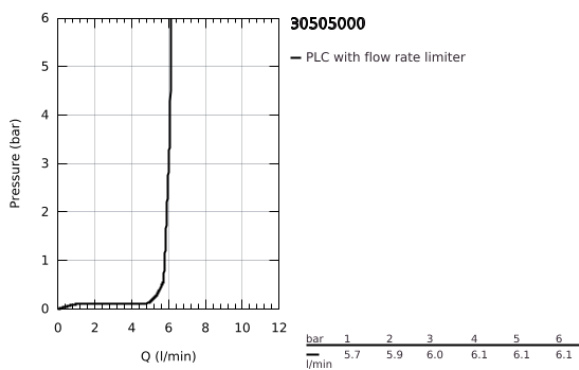

30 505 000 **ESSENCE SINGLE-LEVER SINK MIXER 1/2"**

PRODUCT DESCRIPTION

- Colour: chrome
- GROHE LongLife finish
- GROHE SilkMove 28 mm ceramic cartridge
- GROHE AquaGuide adjustable mousseur
- swivel tubular spout
- adjustable swivel area 0° / 150° / 360°
- flexible connection hoses
- rapid installation system
- integrated temperature limiter
- maximum flow rate (at 3 bar): 6.5 l/min
- replaces Essence sink mixer 30 269 xx0

30 505 000 ESSENCE SINGLE-LEVER SINK MIXER 1/2"

SPARE PARTS, February 2022 – now

- 1: Lever (Spare part-nr. 46927000)
 - 2: Cartridge (Spare part-nr. 46580000)
 - 3: screw ring (Spare part-nr. 48591000)
 - 4: L-spout (Spare part-nr. 13376000)
 - 4.1: Mousseur (Spare part-nr. 48270000)
 - 4.2: Sealing washer (Spare part-nr. 0128500M)
 - 4.3: Safety ring (Spare part-nr. 4826600M)
 - 5: Escutcheon (Spare part-nr. 48603000)
 - 6: Shank mounting kit (Spare part-nr. 46671000)
 - 7: Support plate (Spare part-nr. 05334000)
 - 8: Mounting wrench (Spare part-nr. 19017000)*
- * Optional accessories