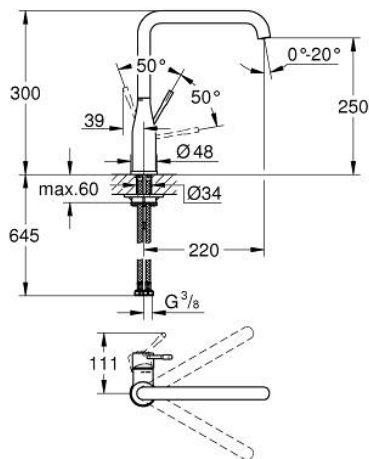

30 505 000 **ESSENCE SINGLE-LEVER SINK MIXER 1/2"**

PRODUCT DESCRIPTION

- Colour: chrome
- GROHE LongLife finish
- GROHE SilkMove 28 mm ceramic cartridge
- GROHE AquaGuide adjustable mousseur
- swivel tubular spout
- adjustable swivel area 0° / 150° / 360°
- flexible connection hoses
- rapid installation system
- integrated temperature limiter
- maximum flow rate (at 3 bar): 6.5 l/min
- replaces Essence sink mixer 30 269 xx0

30 505 000 ESSENCE SINGLE-LEVER SINK MIXER 1/2"

SPARE PARTS, February 2022 – now

- 1: Lever (Spare part-nr. 46927000)
 - 2: Cartridge (Spare part-nr. 46580000)
 - 3: screw ring (Spare part-nr. 48591000)
 - 4: L-spout (Spare part-nr. 13376000)
 - 4.1: Mousseur (Spare part-nr. 48270000)
 - 4.2: Sealing washer (Spare part-nr. 0128500M)
 - 4.3: Safety ring (Spare part-nr. 4826600M)
 - 5: Escutcheon (Spare part-nr. 48603000)
 - 6: Shank mounting kit (Spare part-nr. 46671000)
 - 7: Support plate (Spare part-nr. 05334000)
 - 8: Mounting wrench (Spare part-nr. 19017000)*
- * Optional accessories