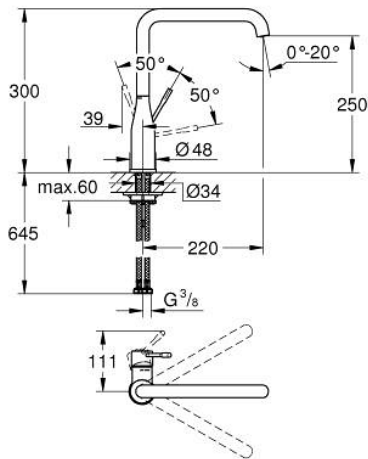

30 505 000 **ESSENCE SINGLE-LEVER SINK MIXER 1/2"**

PRODUCT DESCRIPTION

- Colour: chrome
- GROHE LongLife finish
- GROHE SilkMove 28 mm ceramic cartridge
- GROHE AquaGuide adjustable mousseur
- swivel tubular spout
- adjustable swivel area 0° / 150° / 360°
- flexible connection hoses
- rapid installation system
- integrated temperature limiter
- maximum flow rate (at 3 bar): 6.5 l/min

30 505 000 ESSENCE SINGLE-LEVER SINK MIXER 1/2"

SPARE PARTS, February 2022 – now

- 1: Lever (Spare part-nr. 46927000)
 - 2: Cartridge (Spare part-nr. 46580000)
 - 3: screw ring (Spare part-nr. 48591000)
 - 4: L-spout (Spare part-nr. 13376000)
 - 4.1: Mousseur (Spare part-nr. 48270000)
 - 4.2: Sealing washer (Spare part-nr. 0128500M)
 - 4.3: Safety ring (Spare part-nr. 4826600M)
 - 5: Escutcheon (Spare part-nr. 48603000)
 - 6: Shank mounting kit (Spare part-nr. 46671000)
 - 7: Support plate (Spare part-nr. 05334000)
 - 8: Mounting wrench (Spare part-nr. 19017000)*
- * Optional accessories