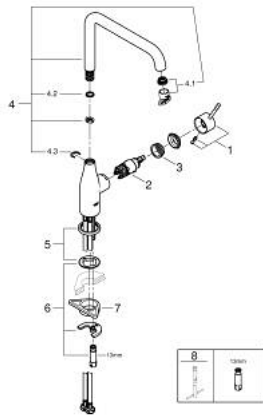

30 505 000 **ESSENCE SINGLE-LEVER SINK MIXER 1/2"**

PRODUCT DESCRIPTION

- Colour: chrome
- GROHE LongLife finish
- GROHE SilkMove 28 mm ceramic cartridge
- GROHE AquaGuide adjustable mousseur
- swivel tubular spout
- adjustable swivel area 0° / 150° / 360°
- flexible connection hoses
- rapid installation system
- integrated temperature limiter
- maximum flow rate (at 3 bar): 6.5 l/min

30 505 000 ESSENCE SINGLE-LEVER SINK MIXER 1/2"

SPARE PARTS, February 2022 – now

- 1: Lever (Spare part-nr. 46927000)
 - 2: Cartridge (Spare part-nr. 46580000)
 - 3: screw ring (Spare part-nr. 48591000)
 - 4: L-spout (Spare part-nr. 13376000)
 - 4.1: Mousseur (Spare part-nr. 48270000)
 - 4.2: Sealing washer (Spare part-nr. 0128500M)
 - 4.3: Safety ring (Spare part-nr. 4826600M)
 - 5: Escutcheon (Spare part-nr. 48603000)
 - 6: Shank mounting kit (Spare part-nr. 46671000)
 - 7: Support plate (Spare part-nr. 05334000)
 - 8: Mounting wrench (Spare part-nr. 19017000)*
- * Optional accessories