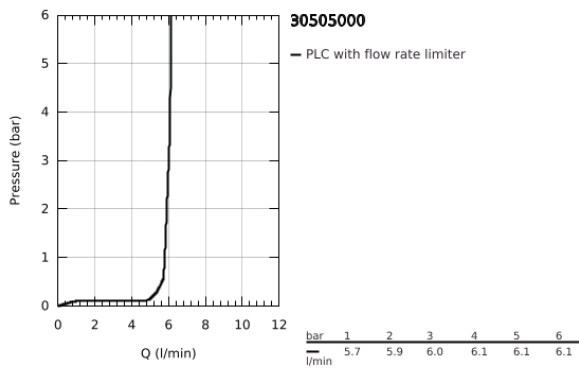

30 505 000 **ESSENCE SINGLE-LEVER SINK MIXER 1/2"**

PRODUCT DESCRIPTION

- Colour: chrome
- GROHE LongLife finish
- GROHE SilkMove 28 mm ceramic cartridge
- GROHE AquaGuide adjustable mousseur
- swivel tubular spout
- adjustable swivel area 0° / 150° / 360°
- flexible connection hoses
- rapid installation system
- integrated temperature limiter
- maximum flow rate (at 3 bar): 6.5 l/min

30 505 000 ESSENCE SINGLE-LEVER SINK MIXER 1/2"

SPARE PARTS, February 2022 – now

- 1: Lever (Spare part-nr. 46927000)
 - 2: Cartridge (Spare part-nr. 46580000)
 - 3: screw ring (Spare part-nr. 48591000)
 - 4: L-spout (Spare part-nr. 13376000)
 - 4.1: Mousseur (Spare part-nr. 48270000)
 - 4.2: Sealing washer (Spare part-nr. 0128500M)
 - 4.3: Safety ring (Spare part-nr. 4826600M)
 - 5: Escutcheon (Spare part-nr. 48603000)
 - 6: Shank mounting kit (Spare part-nr. 46671000)
 - 7: Support plate (Spare part-nr. 05334000)
 - 8: Mounting wrench (Spare part-nr. 19017000)*
- * Optional accessories