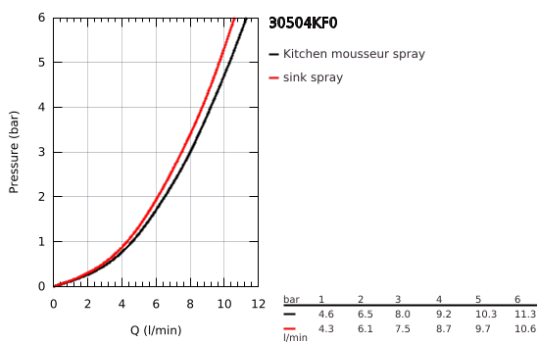

30 504 KF0 ESSENCE SINGLE-LEVER SINK MIXER 1/2"

PRODUCT DESCRIPTION

- Colour: phantom black
- GROHE SilkMove 28 mm ceramic cartridge
- Pull-Out spout for greater flexibility
- Dual Spray - switch between laminar spray and SpeedClean shower jet using diverter
- automatic return to laminar spray
- material: metal
- swivel tubular spout, swivel area 360°
- integrated non-return valve
- protected against backflow
- flexible connection hoses
- metal fixation set
- integrated temperature limiter
- maximum flow rate (at 3 bar): 8 l/min

30 504 KF0 ESSENCE SINGLE-LEVER SINK MIXER 1/2"

SPARE PARTS, June 2022 – now

- 1: lever (Spare part-nr. 46927KF0)
- 2: Cartridge (Spare part-nr. 46580000)
- 3: Pull-Out spray (Spare part-nr. 46926KF0)
- 3.1: Dirt strainer (Spare part-nr. 0676800M)
- 3.2: Non-return valve (Spare part-nr. 08565000)
- 3.3: Flow straightener (Spare part-nr. 48275000)
- 4: Hose for sink mixer with pull-out dual spray or mousseur (Spare part-nr. 48293000)
- 5: Shank fastening assembly (Spare part-nr. 48384000)
- 6: Support plate (Spare part-nr. 05334000)