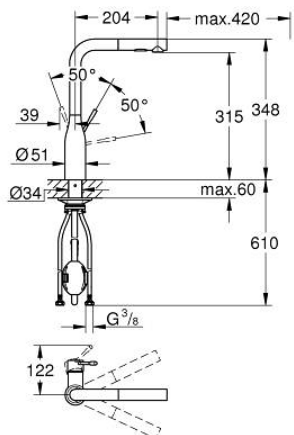

30 504 KF0 ESSENCE SINGLE-LEVER SINK MIXER 1/2"

PRODUCT DESCRIPTION

- Colour: phantom black
- GROHE SilkMove 28 mm ceramic cartridge
- Pull-Out spout for greater flexibility
- Dual Spray - switch between laminar spray and SpeedClean shower jet using diverter
- automatic return to laminar spray
- material: metal
- swivel tubular spout, swivel area 360°
- integrated non-return valve
- protected against backflow
- flexible connection hoses
- metal fixation set
- integrated temperature limiter
- maximum flow rate (at 3 bar): 8 l/min

30 504 KF0 ESSENCE SINGLE-LEVER SINK MIXER 1/2"

SPARE PARTS, June 2022 – now

- 1: lever (Spare part-nr. 46927KF0)
- 2: Cartridge (Spare part-nr. 46580000)
- 3: Pull-Out spray (Spare part-nr. 46926KF0)
- 3.1: Dirt strainer (Spare part-nr. 0676800M)
- 3.2: Non-return valve (Spare part-nr. 08565000)
- 3.3: Flow straightener (Spare part-nr. 48275000)
- 4: Hose for sink mixer with pull-out dual spray or mousseur (Spare part-nr. 48293000)
- 5: Shank fastening assembly (Spare part-nr. 48384000)
- 6: Support plate (Spare part-nr. 05334000)