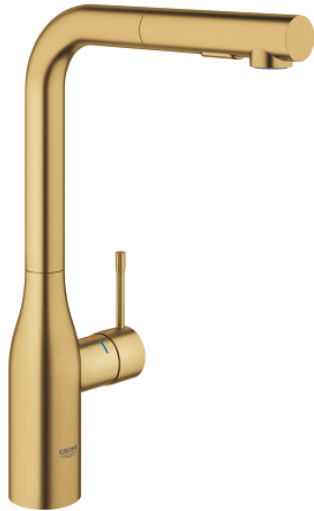

30 504 GN0 ESSENCE SINGLE-LEVER SINK MIXER 1/2"

PRODUCT DESCRIPTION

- Colour: brushed cool sunrise
- GROHE LongLife finish
- GROHE SilkMove 28 mm ceramic cartridge
- Pull-Out spout for greater flexibility
- Dual Spray - switch between laminar spray and SpeedClean shower jet using diverter
- automatic return to laminar spray
- material: metal
- swivel tubular spout, swivel area 360°
- integrated non-return valve
- protected against backflow
- flexible connection hoses
- metal fixation set
- integrated temperature limiter
- maximum flow rate (at 3 bar): 8 l/min