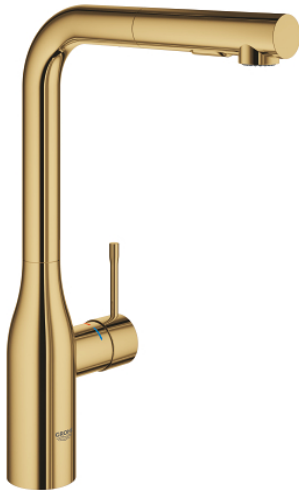

30 504 GL0 ESSENCE SINGLE-LEVER SINK MIXER 1/2"

PRODUCT DESCRIPTION

- Colour: cool sunrise
- GROHE LongLife finish
- GROHE SilkMove 28 mm ceramic cartridge
- Pull-Out spout for greater flexibility
- Dual Spray - switch between laminar spray and SpeedClean shower jet using diverter
- automatic return to laminar spray
- material: metal
- swivel tubular spout, swivel area 360°
- integrated non-return valve
- protected against backflow
- flexible connection hoses
- metal fixation set
- integrated temperature limiter
- maximum flow rate (at 3 bar): 8 l/min