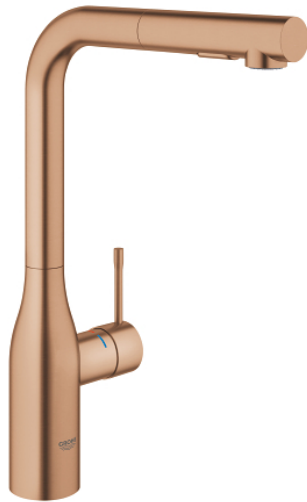

30 504 DL0 ESSENCE SINGLE-LEVER SINK MIXER 1/2"

PRODUCT DESCRIPTION

- Colour: brushed warm sunset
- GROHE LongLife finish
- GROHE SilkMove 28 mm ceramic cartridge
- Pull-Out spout for greater flexibility
- Dual Spray - switch between laminar spray and SpeedClean shower jet using diverter
- automatic return to laminar spray
- material: metal
- swivel tubular spout, swivel area 360°
- integrated non-return valve
- protected against backflow
- flexible connection hoses
- metal fixation set
- integrated temperature limiter
- maximum flow rate (at 3 bar): 8 l/min