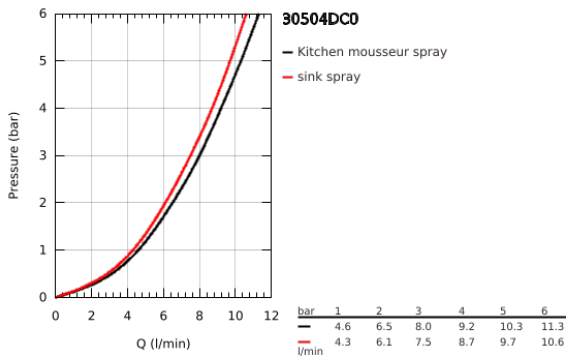

30 504 DC0 ESSENCE SINGLE-LEVER SINK MIXER 1/2"

PRODUCT DESCRIPTION

- Colour: supersteel
- GROHE LongLife finish
- GROHE SilkMove 28 mm ceramic cartridge
- Pull-Out spout for greater flexibility
- Dual Spray - switch between laminar spray and SpeedClean shower jet using diverter
- automatic return to laminar spray
- material: metal
- swivel tubular spout, swivel area 360°
- integrated non-return valve
- protected against backflow
- flexible connection hoses
- metal fixation set
- integrated temperature limiter
- maximum flow rate (at 3 bar): 8 l/min

30 504 DC0 ESSENCE SINGLE-LEVER SINK MIXER 1/2"

SPARE PARTS, June 2022 – now

- 1: Lever (Spare part-nr. 46927DC0)
- 2: Cartridge (Spare part-nr. 46580000)
- 3: Pull-Out spray (Spare part-nr. 46926DC0)
- 3.1: Dirt strainer (Spare part-nr. 0676800M)
- 3.2: Non-return valve (Spare part-nr. 08565000)
- 3.3: Flow straightener (Spare part-nr. 48275000)
- 4: Hose for sink mixer with pull-out dual spray or mousseur (Spare part-nr. 48293000)
- 5: Shank fastening assembly (Spare part-nr. 48384000)
- 6: Support plate (Spare part-nr. 05334000)