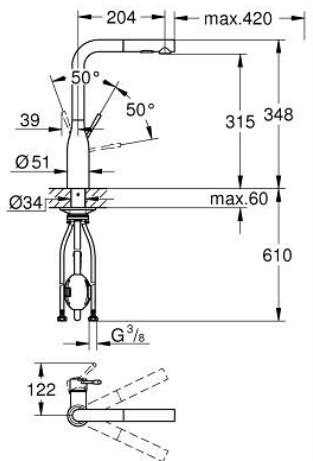

30 504 DC0 ESSENCE SINGLE-LEVER SINK MIXER 1/2"

PRODUCT DESCRIPTION

- Colour: supersteel
- GROHE LongLife finish
- GROHE SilkMove 28 mm ceramic cartridge
- Pull-Out spout for greater flexibility
- Dual Spray - switch between laminar spray and SpeedClean shower jet using diverter
- automatic return to laminar spray
- material: metal
- swivel tubular spout, swivel area 360°
- integrated non-return valve
- protected against backflow
- flexible connection hoses
- metal fixation set
- integrated temperature limiter
- maximum flow rate (at 3 bar): 8 l/min

30 504 DC0 ESSENCE SINGLE-LEVER SINK MIXER 1/2"

SPARE PARTS, June 2022 – now

- 1: Lever (Spare part-nr. 46927DC0)
- 2: Cartridge (Spare part-nr. 46580000)
- 3: Pull-Out spray (Spare part-nr. 46926DC0)
- 3.1: Dirt strainer (Spare part-nr. 0676800M)
- 3.2: Non-return valve (Spare part-nr. 08565000)
- 3.3: Flow straightener (Spare part-nr. 48275000)
- 4: Hose for sink mixer with pull-out dual spray or mousseur (Spare part-nr. 48293000)
- 5: Shank fastening assembly (Spare part-nr. 48384000)
- 6: Support plate (Spare part-nr. 05334000)