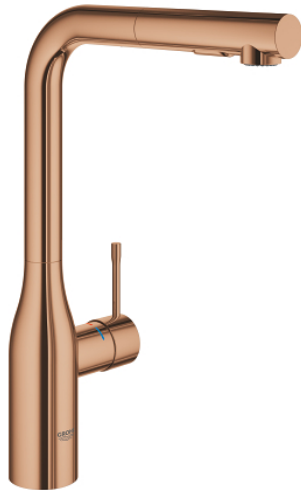

## 30 504 DA0 ESSENCE SINGLE-LEVER SINK MIXER 1/2"

### PRODUCT DESCRIPTION

- Colour: warm sunset
- GROHE LongLife finish
- GROHE SilkMove 28 mm ceramic cartridge
- Pull-Out spout for greater flexibility
- Dual Spray - switch between laminar spray and SpeedClean shower jet using diverter
- automatic return to laminar spray
- material: metal
- swivel tubular spout, swivel area 360°
- integrated non-return valve
- protected against backflow
- flexible connection hoses
- metal fixation set
- integrated temperature limiter
- maximum flow rate (at 3 bar): 8 l/min