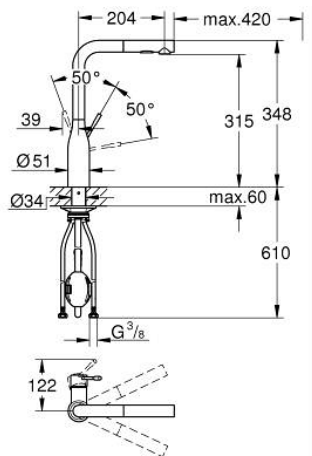

### 30 504 AL0 ESSENCE SINGLE-LEVER SINK MIXER 1/2"

**PRODUCT DESCRIPTION**

- Colour: brushed hard graphite
- GROHE LongLife finish
- GROHE SilkMove 28 mm ceramic cartridge
- Pull-Out spout for greater flexibility
- Dual Spray - switch between laminar spray and SpeedClean shower jet using diverter
- automatic return to laminar spray
- material: metal
- swivel tubular spout, swivel area 360°
- integrated non-return valve
- protected against backflow
- flexible connection hoses
- metal fixation set
- integrated temperature limiter
- maximum flow rate (at 3 bar): 8 l/min

## 30 504 AL0 ESSENCE SINGLE-LEVER SINK MIXER 1/2"

### SPARE PARTS, June 2022 – now

- 1: Lever (Spare part-nr. 46927AL0)
- 2: Cartridge (Spare part-nr. 46580000)
- 3: Pull-Out spray (Spare part-nr. 46926AL0)
- 3.1: Dirt strainer (Spare part-nr. 0676800M)
- 3.2: Non-return valve (Spare part-nr. 08565000)
- 3.3: Flow straightener (Spare part-nr. 48275000)
- 4: Hose for sink mixer with pull-out dual spray or mousseur (Spare part-nr. 48293000)
- 5: Shank fastening assembly (Spare part-nr. 48384000)
- 6: Support plate (Spare part-nr. 05334000)