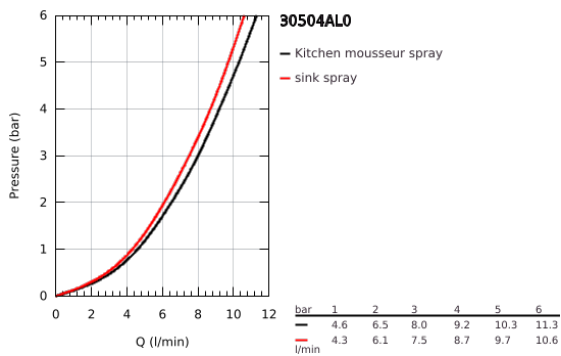

30 504 AL0 ESSENCE SINGLE-LEVER SINK MIXER 1/2"

PRODUCT DESCRIPTION

- Colour: brushed hard graphite
- GROHE LongLife finish
- GROHE SilkMove 28 mm ceramic cartridge
- Pull-Out spout for greater flexibility
- Dual Spray - switch between laminar spray and SpeedClean shower jet using diverter
- automatic return to laminar spray
- material: metal
- swivel tubular spout, swivel area 360°
- integrated non-return valve
- protected against backflow
- flexible connection hoses
- metal fixation set
- integrated temperature limiter
- maximum flow rate (at 3 bar): 8 l/min

30 504 AL0 ESSENCE SINGLE-LEVER SINK MIXER 1/2"

SPARE PARTS, June 2022 – now

- 1: Lever (Spare part-nr. 46927AL0)
- 2: Cartridge (Spare part-nr. 46580000)
- 3: Pull-Out spray (Spare part-nr. 46926AL0)
- 3.1: Dirt strainer (Spare part-nr. 0676800M)
- 3.2: Non-return valve (Spare part-nr. 08565000)
- 3.3: Flow straightener (Spare part-nr. 48275000)
- 4: Hose for sink mixer with pull-out dual spray or mousseur (Spare part-nr. 48293000)
- 5: Shank fastening assembly (Spare part-nr. 48384000)
- 6: Support plate (Spare part-nr. 05334000)