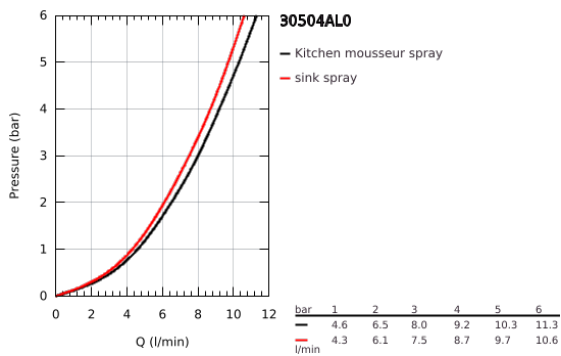

### 30 504 AL0 ESSENCE SINGLE-LEVER SINK MIXER 1/2"

**PRODUCT DESCRIPTION**

- Colour: brushed hard graphite
- GROHE LongLife finish
- GROHE SilkMove 28 mm ceramic cartridge
- Pull-Out spout for greater flexibility
- Dual Spray - switch between laminar spray and SpeedClean shower jet using diverter
- automatic return to laminar spray
- material: metal
- swivel tubular spout, swivel area 360°
- integrated non-return valve
- protected against backflow
- flexible connection hoses
- metal fixation set
- integrated temperature limiter
- maximum flow rate (at 3 bar): 8 l/min

## 30 504 AL0 ESSENCE SINGLE-LEVER SINK MIXER 1/2"