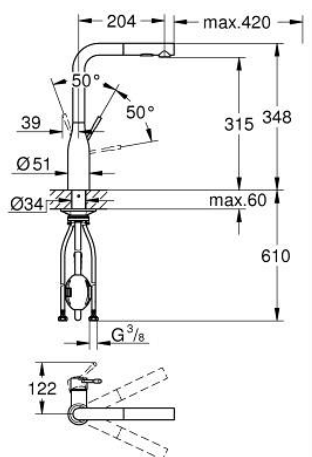

30 504 AL0 ESSENCE SINGLE-LEVER SINK MIXER 1/2"

PRODUCT DESCRIPTION

- Colour: brushed hard graphite
- GROHE LongLife finish
- GROHE SilkMove 28 mm ceramic cartridge
- Pull-Out spout for greater flexibility
- Dual Spray - switch between laminar spray and SpeedClean shower jet using diverter
- automatic return to laminar spray
- material: metal
- swivel tubular spout, swivel area 360°
- integrated non-return valve
- protected against backflow
- flexible connection hoses
- metal fixation set
- integrated temperature limiter
- maximum flow rate (at 3 bar): 8 l/min

30 504 AL0 ESSENCE SINGLE-LEVER SINK MIXER 1/2"

SPARE PARTS, June 2022 – now

- 1: Lever (Spare part-nr. 46927AL0)
- 2: Cartridge (Spare part-nr. 46580000)
- 3: Pull-Out spray (Spare part-nr. 46926AL0)
- 3.1: Dirt strainer (Spare part-nr. 0676800M)
- 3.2: Non-return valve (Spare part-nr. 08565000)
- 3.3: Flow straightener (Spare part-nr. 48275000)
- 4: Hose for sink mixer with pull-out dual spray or mousseur (Spare part-nr. 48293000)
- 5: Shank fastening assembly (Spare part-nr. 48384000)
- 6: Support plate (Spare part-nr. 05334000)