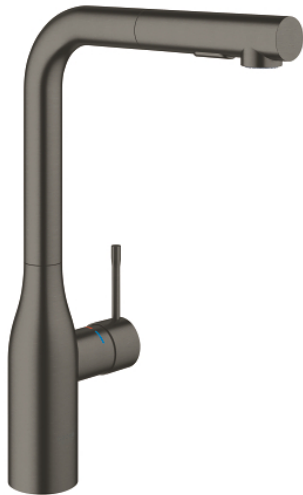

### 30 504 AL0 ESSENCE SINGLE-LEVER SINK MIXER 1/2"

**PRODUCT DESCRIPTION**

- Colour: brushed hard graphite
- GROHE LongLife finish
- GROHE SilkMove 28 mm ceramic cartridge
- Pull-Out spout for greater flexibility
- Dual Spray - switch between laminar spray and SpeedClean shower jet using diverter
- automatic return to laminar spray
- material: metal
- swivel tubular spout, swivel area 360°
- integrated non-return valve
- protected against backflow
- flexible connection hoses
- metal fixation set
- integrated temperature limiter
- maximum flow rate (at 3 bar): 8 l/min

## 30 504 AL0 ESSENCE SINGLE-LEVER SINK MIXER 1/2"

### SPARE PARTS, June 2022 – now

- 1: Lever (Spare part-nr. 46927AL0)
- 2: Cartridge (Spare part-nr. 46580000)
- 3: Pull-Out spray (Spare part-nr. 46926AL0)
- 3.1: Dirt strainer (Spare part-nr. 0676800M)
- 3.2: Non-return valve (Spare part-nr. 08565000)
- 3.3: Flow straightener (Spare part-nr. 48275000)
- 4: Hose for sink mixer with pull-out dual spray or mousseur (Spare part-nr. 48293000)
- 5: Shank fastening assembly (Spare part-nr. 48384000)
- 6: Support plate (Spare part-nr. 05334000)