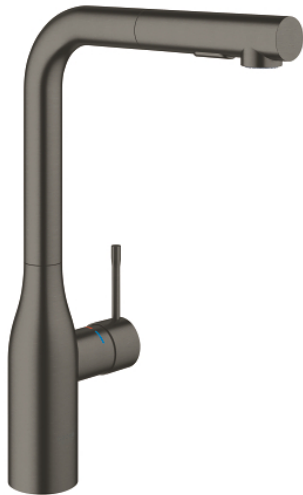

30 504 AL0 ESSENCE SINGLE-LEVER SINK MIXER 1/2"

PRODUCT DESCRIPTION

- Colour: brushed hard graphite
- GROHE LongLife finish
- GROHE SilkMove 28 mm ceramic cartridge
- Pull-Out spout for greater flexibility
- Dual Spray - switch between laminar spray and SpeedClean shower jet using diverter
- automatic return to laminar spray
- material: metal
- swivel tubular spout, swivel area 360°
- integrated non-return valve
- protected against backflow
- flexible connection hoses
- metal fixation set
- integrated temperature limiter
- maximum flow rate (at 3 bar): 8 l/min

30 504 AL0 ESSENCE SINGLE-LEVER SINK MIXER 1/2"

SPARE PARTS, June 2022 – now

- 1: Lever (Spare part-nr. 46927AL0)
- 2: Cartridge (Spare part-nr. 46580000)
- 3: Pull-Out spray (Spare part-nr. 46926AL0)
- 3.1: Dirt strainer (Spare part-nr. 0676800M)
- 3.2: Non-return valve (Spare part-nr. 08565000)
- 3.3: Flow straightener (Spare part-nr. 48275000)
- 4: Hose for sink mixer with pull-out dual spray or mousseur (Spare part-nr. 48293000)
- 5: Shank fastening assembly (Spare part-nr. 48384000)
- 6: Support plate (Spare part-nr. 05334000)