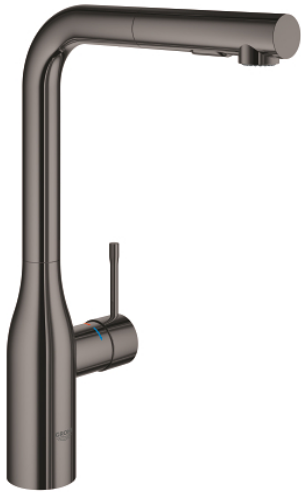

30 504 A00 ESSENCE SINGLE-LEVER SINK MIXER 1/2"

PRODUCT DESCRIPTION

- Colour: hard graphite
- GROHE LongLife finish
- GROHE SilkMove 28 mm ceramic cartridge
- Pull-Out spout for greater flexibility
- Dual Spray - switch between laminar spray and SpeedClean shower jet using diverter
- automatic return to laminar spray
- material: metal
- swivel tubular spout, swivel area 360°
- integrated non-return valve
- protected against backflow
- flexible connection hoses
- metal fixation set
- integrated temperature limiter
- maximum flow rate (at 3 bar): 8 l/min