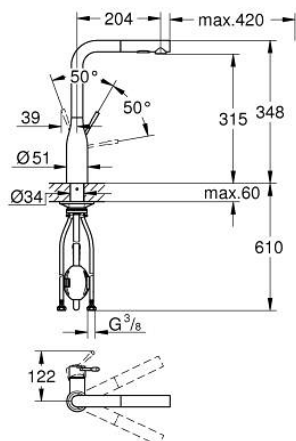

30 504 000 **ESSENCE SINGLE-LEVER SINK MIXER 1/2"**

PRODUCT DESCRIPTION

- Colour: chrome
- GROHE LongLife finish
- GROHE SilkMove 28 mm ceramic cartridge
- Pull-Out spout for greater flexibility
- Dual Spray - switch between laminar spray and SpeedClean shower jet using diverter
- automatic return to laminar spray
- material: metal
- swivel tubular spout, swivel area 360°
- integrated non-return valve
- protected against backflow
- flexible connection hoses
- metal fixation set
- integrated temperature limiter
- maximum flow rate (at 3 bar): 8 l/min

30 504 000 ESSENCE SINGLE-LEVER SINK MIXER 1/2"

SPARE PARTS, June 2022 – now

- 1: Lever (Spare part-nr. 46927000)
- 2: Cartridge (Spare part-nr. 46580000)
- 3: Pull-Out spray (Spare part-nr. 46926000)
- 3.1: Dirt strainer (Spare part-nr. 0676800M)
- 3.2: Non-return valve (Spare part-nr. 08565000)
- 3.3: Flow straightener (Spare part-nr. 48275000)
- 4: Hose for sink mixer with pull-out dual spray or mousseur (Spare part-nr. 48293000)
- 5: Shank fastening assembly (Spare part-nr. 48384000)
- 6: Support plate (Spare part-nr. 05334000)