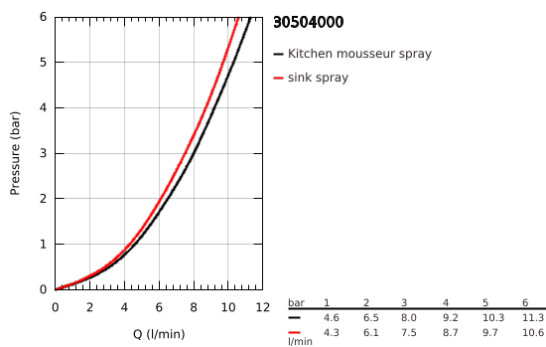

30 504 000 **ESSENCE SINGLE-LEVER SINK MIXER 1/2"**

PRODUCT DESCRIPTION

- Colour: chrome
- GROHE LongLife finish
- GROHE SilkMove 28 mm ceramic cartridge
- Pull-Out spout for greater flexibility
- Dual Spray - switch between laminar spray and SpeedClean shower jet using diverter
- automatic return to laminar spray
- material: metal
- swivel tubular spout, swivel area 360°
- integrated non-return valve
- protected against backflow
- flexible connection hoses
- metal fixation set
- integrated temperature limiter
- maximum flow rate (at 3 bar): 8 l/min

30 504 000 ESSENCE SINGLE-LEVER SINK MIXER 1/2"

SPARE PARTS, June 2022 – now

- 1: Lever (Spare part-nr. 46927000)
- 2: Cartridge (Spare part-nr. 46580000)
- 3: Pull-Out spray (Spare part-nr. 46926000)
- 3.1: Dirt strainer (Spare part-nr. 0676800M)
- 3.2: Non-return valve (Spare part-nr. 08565000)
- 3.3: Flow straightener (Spare part-nr. 48275000)
- 4: Hose for sink mixer with pull-out dual spray or mousseur (Spare part-nr. 48293000)
- 5: Shank fastening assembly (Spare part-nr. 48384000)
- 6: Support plate (Spare part-nr. 05334000)