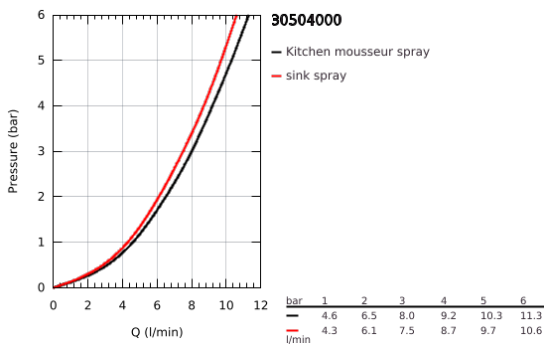

30 504 000 **ESSENCE SINGLE-LEVER SINK MIXER 1/2"**

PRODUCT DESCRIPTION

- Colour: chrome
- GROHE LongLife finish
- GROHE SilkMove 28 mm ceramic cartridge
- Pull-Out spout for greater flexibility
- Dual Spray - switch between laminar spray and SpeedClean shower jet using diverter
- automatic return to laminar spray
- material: metal
- swivel tubular spout, swivel area 360°
- integrated non-return valve
- protected against backflow
- flexible connection hoses
- metal fixation set
- integrated temperature limiter
- maximum flow rate (at 3 bar): 8 l/min
- replaces Essence sink mixer 30 270 xx0

30 504 000 ESSENCE SINGLE-LEVER SINK MIXER 1/2"

SPARE PARTS, June 2022 – now

- 1: Lever (Spare part-nr. 46927000)
- 2: Cartridge (Spare part-nr. 46580000)
- 3: Pull-Out spray (Spare part-nr. 46926000)
- 3.1: Dirt strainer (Spare part-nr. 0676800M)
- 3.2: Non-return valve (Spare part-nr. 08565000)
- 3.3: Flow straightener (Spare part-nr. 48275000)
- 4: Hose for sink mixer with pull-out dual spray or mousseur (Spare part-nr. 48293000)
- 5: Shank fastening assembly (Spare part-nr. 48384000)
- 6: Support plate (Spare part-nr. 05334000)