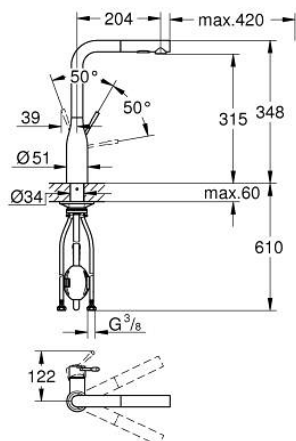

### 30 504 000 ESSENCE SINGLE-LEVER SINK MIXER 1/2"

#### PRODUCT DESCRIPTION

- Colour: chrome
- GROHE LongLife finish
- GROHE SilkMove 28 mm ceramic cartridge
- Pull-Out spout for greater flexibility
- Dual Spray - switch between laminar spray and SpeedClean shower jet using diverter
- automatic return to laminar spray
- material: metal
- swivel tubular spout, swivel area 360°
- integrated non-return valve
- protected against backflow
- flexible connection hoses
- metal fixation set
- integrated temperature limiter
- maximum flow rate (at 3 bar): 8 l/min

## 30 504 000 ESSENCE SINGLE-LEVER SINK MIXER 1/2"

### SPARE PARTS, June 2022 – now

- 1: Lever (Spare part-nr. 46927000)
- 2: Cartridge (Spare part-nr. 46580000)
- 3: Pull-Out spray (Spare part-nr. 46926000)
- 3.1: Dirt strainer (Spare part-nr. 0676800M)
- 3.2: Non-return valve (Spare part-nr. 08565000)
- 3.3: Flow straightener (Spare part-nr. 48275000)
- 4: Hose for sink mixer with pull-out dual spray or mousseur (Spare part-nr. 48293000)
- 5: Shank fastening assembly (Spare part-nr. 48384000)
- 6: Support plate (Spare part-nr. 05334000)