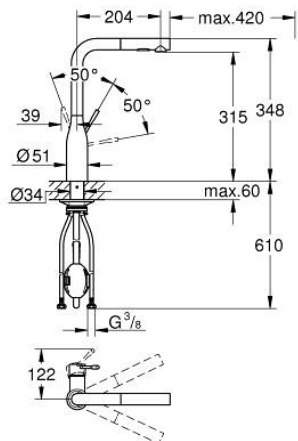

30 504 000 **ESSENCE SINGLE-LEVER SINK MIXER 1/2"**

PRODUCT DESCRIPTION

- Colour: chrome
- GROHE LongLife finish
- GROHE SilkMove 28 mm ceramic cartridge
- Pull-Out spout for greater flexibility
- Dual Spray - switch between laminar spray and SpeedClean shower jet using diverter
- automatic return to laminar spray
- material: metal
- swivel tubular spout, swivel area 360°
- integrated non-return valve
- protected against backflow
- flexible connection hoses
- metal fixation set
- integrated temperature limiter
- maximum flow rate (at 3 bar): 8 l/min
- replaces Essence sink mixer 30 270 xx0

30 504 000 ESSENCE SINGLE-LEVER SINK MIXER 1/2"

SPARE PARTS, June 2022 – now

- 1: Lever (Spare part-nr. 46927000)
- 2: Cartridge (Spare part-nr. 46580000)
- 3: Pull-Out spray (Spare part-nr. 46926000)
- 3.1: Dirt strainer (Spare part-nr. 0676800M)
- 3.2: Non-return valve (Spare part-nr. 08565000)
- 3.3: Flow straightener (Spare part-nr. 48275000)
- 4: Hose for sink mixer with pull-out dual spray or mousseur (Spare part-nr. 48293000)
- 5: Shank fastening assembly (Spare part-nr. 48384000)
- 6: Support plate (Spare part-nr. 05334000)