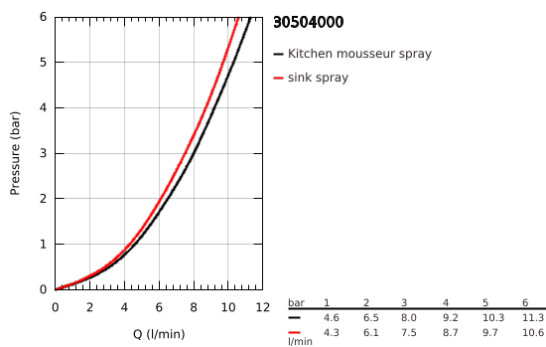

### 30 504 000 ESSENCE SINGLE-LEVER SINK MIXER 1/2"

#### PRODUCT DESCRIPTION

- Colour: chrome
- GROHE LongLife finish
- GROHE SilkMove 28 mm ceramic cartridge
- Pull-Out spout for greater flexibility
- Dual Spray - switch between laminar spray and SpeedClean shower jet using diverter
- automatic return to laminar spray
- material: metal
- swivel tubular spout, swivel area 360°
- integrated non-return valve
- protected against backflow
- flexible connection hoses
- metal fixation set
- integrated temperature limiter
- maximum flow rate (at 3 bar): 8 l/min

## 30 504 000 ESSENCE SINGLE-LEVER SINK MIXER 1/2"