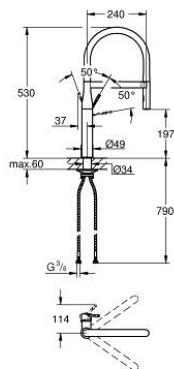

30 503 000 ESSENCE SINGLE-LEVER SINK MIXER 1/2"

PRODUCT DESCRIPTION

- Colour: chrome
- GROHE LongLife finish
- GROHE SilkMove 28 mm ceramic cartridge
- with integrated temperature limiter
- professional spray
- with flexible, hygienic GROHFlexx kitchen Santoprene hose
- diverter: laminar spray/SpeedClean shower jet
- automatic return to laminar spray
- metal spray
- MagneticDocking guarantees easy retraction and smooth docking of the spray head back to the starting position
- swivel spout
- swivel area 360°
- protected against backflow
- flexible connection hoses
- metal fixation set
- maximum flow rate (at 3 bar): 8 l/min

30 503 000 **ESSENCE SINGLE-LEVER SINK MIXER 1/2"**

SPARE PARTS, August 2020 – now

- 1: Lever (Spare part-nr. 46927000)
- 2: Cartridge (Spare part-nr. 46963000)
- 3: Pull-Out spray (Spare part-nr. 46965000)
- 3.1: Flow straightener (Spare part-nr. 48347000)
- 4: Shower hose (Spare part-nr. 46964KK0)
- 5: Non-return valve (Spare part-nr. 08565000)
- 6: Dirt strainer (Spare part-nr. 0676800M)
- 7: Support plate (Spare part-nr. 05334000)
- 8: Shank fastening assembly (Spare part-nr. 48384000)