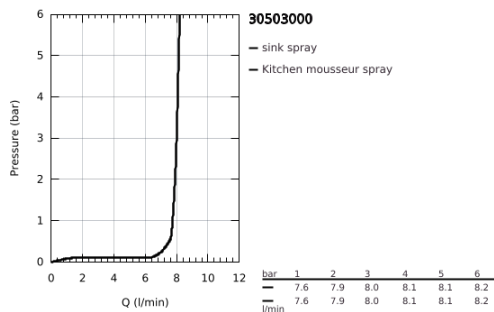

30 503 000 ESSENCE SINGLE-LEVER SINK MIXER 1/2"

PRODUCT DESCRIPTION

- Colour: chrome
- GROHE LongLife finish
- GROHE SilkMove 28 mm ceramic cartridge
- with integrated temperature limiter
- professional spray
- with flexible, hygienic GROHFlexx kitchen Santoprene hose
- diverter: laminar spray/SpeedClean shower jet
- automatic return to laminar spray
- metal spray
- MagneticDocking guarantees easy retraction and smooth docking of the spray head back to the starting position
- swivel spout
- swivel area 360°
- protected against backflow
- flexible connection hoses
- metal fixation set
- maximum flow rate (at 3 bar): 8 l/min

30 503 000 **ESSENCE SINGLE-LEVER SINK MIXER 1/2"**

SPARE PARTS, August 2020 – now

- 1: Lever (Spare part-nr. 46927000)
- 2: Cartridge (Spare part-nr. 46963000)
- 3: Pull-Out spray (Spare part-nr. 46965000)
- 3.1: Flow straightener (Spare part-nr. 48347000)
- 4: Shower hose (Spare part-nr. 46964KK0)
- 5: Non-return valve (Spare part-nr. 08565000)
- 6: Dirt strainer (Spare part-nr. 0676800M)
- 7: Support plate (Spare part-nr. 05334000)
- 8: Shank fastening assembly (Spare part-nr. 48384000)