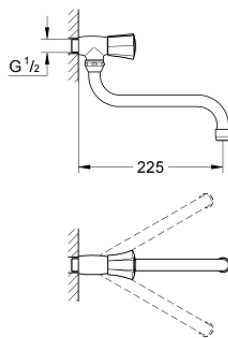

30 484 001 **COSTA L BIBTAP 1/2"**

**PRODUCT DESCRIPTION**

- Colour: chrome
- wall mounted
- metal handles
- heat insulated
- marking: blue
- GROHE LongLife finish
- GROHE Long-Life headparts
- swivel tubular spout, swivel area 360°
- maximum flow rate (at 3 bar): 13 l/min

30 484 001 **COSTA L BIBTAP 1/2"**

**SPARE PARTS**, June 2007 – now

- 1: Handle (Spare part-nr. 45994000)
  - 1.1: Snap insert (Spare part-nr. 0538600M)
  - 2: Headpart 1/2" (Spare part-nr. 07146000)
  - 2.1: Sealing washer  $\text{Ø}6 \times \text{Ø}2$  (Spare part-nr. 0128300M)
  - 2.2: O-ring  $\text{Ø}18,2 \times \text{Ø}1,7$  (Spare part-nr. 0392400M)
  - 2.3: Seal (Spare part-nr. 0529100M)
  - 3: Swivel tube spout (Spare part-nr. 13084000)
  - 3.1: Mousseur (Spare part-nr. 13928000)
  - 3.2: Sealing washer (Spare part-nr. 0128500M)
  - 4: Screw for Costa/Avina products (Spare part-nr. 48013000)\*
- \* Optional accessories