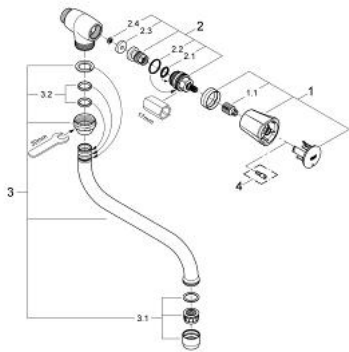

30 484 001 **COSTA L BIBTAP 1/2"**

**PRODUCT DESCRIPTION**

- Colour: chrome
- wall mounted
- metal handle
- heat insulated
- marking: blue
- GROHE LongLife finish
- GROHE Long-Life headparts
- swivel tubular spout, swivel area 360°
- maximum flow rate (at 3 bar): 13 l/min

30 484 001 **COSTA L BIBTAP 1/2"**

**SPARE PARTS**, June 2007 – now

- 1: Handle (Spare part-nr. 45994000)
  - 1.1: Snap insert (Spare part-nr. 0538600M)
  - 2: Headpart 1/2" (Spare part-nr. 07146000)
  - 2.1: Sealing washer  $\varnothing 6 \times \varnothing 2$  (Spare part-nr. 0128300M)
  - 2.2: O-ring  $\varnothing 18,2 \times \varnothing 1,7$  (Spare part-nr. 0392400M)
  - 2.3: Seal (Spare part-nr. 0529100M)
  - 3: Swivel tube spout (Spare part-nr. 13084000)
  - 3.1: Mousseur (Spare part-nr. 13928000)
  - 3.2: Sealing washer (Spare part-nr. 0128500M)
  - 4: Screw for Costa/Avina products (Spare part-nr. 48013000)\*
- \* Optional accessories