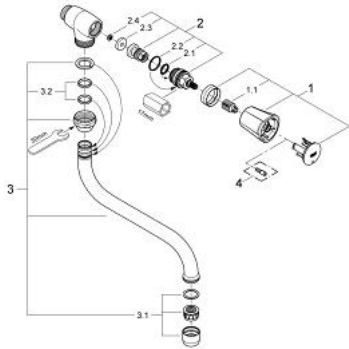

30 484 001 **COSTA L BIBTAP 1/2"**

**PRODUCT DESCRIPTION**

- Colour: chrome
- wall mounted
- metal handles
- heat insulated
- marking: blue
- GROHE LongLife finish
- GROHE Long-Life headparts
- swivel tubular spout, swivel area 360°
- maximum flow rate (at 3 bar): 13 l/min

30 484 001 **COSTA L BIBTAP 1/2"**

**SPARE PARTS**, June 2007 – now

- 1: Handle (Spare part-nr. 45994000)
  - 1.1: Snap insert (Spare part-nr. 0538600M)
  - 2: Headpart 1/2" (Spare part-nr. 07146000)
  - 2.1: Sealing washer  $\text{Ø}6 \times \text{Ø}2$  (Spare part-nr. 0128300M)
  - 2.2: O-ring  $\text{Ø}18,2 \times \text{Ø}1,7$  (Spare part-nr. 0392400M)
  - 2.3: Seal (Spare part-nr. 0529100M)
  - 3: Swivel tube spout (Spare part-nr. 13084000)
  - 3.1: Mousseur (Spare part-nr. 13928000)
  - 3.2: Sealing washer (Spare part-nr. 0128500M)
  - 4: Screw for Costa/Avina products (Spare part-nr. 48013000)\*
- \* Optional accessories