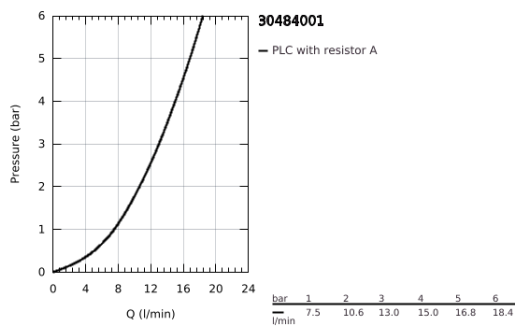

30 484 001 **COSTA L BIBTAP 1/2"**

**PRODUCT DESCRIPTION**

- Colour: chrome
- wall mounted
- metal handle
- heat insulated
- marking: blue
- GROHE LongLife finish
- GROHE Long-Life headparts
- swivel tubular spout, swivel area 360°
- maximum flow rate (at 3 bar): 13 l/min

30 484 001 **COSTA L BIBTAP 1/2"**

**SPARE PARTS**, June 2007 – now

- 1: Handle (Spare part-nr. 45994000)
  - 1.1: Snap insert (Spare part-nr. 0538600M)
  - 2: Headpart 1/2" (Spare part-nr. 07146000)
  - 2.1: Sealing washer  $\varnothing 6 \times \varnothing 2$  (Spare part-nr. 0128300M)
  - 2.2: O-ring  $\varnothing 18,2 \times \varnothing 1,7$  (Spare part-nr. 0392400M)
  - 2.3: Seal (Spare part-nr. 0529100M)
  - 3: Swivel tube spout (Spare part-nr. 13084000)
  - 3.1: Mousseur (Spare part-nr. 13928000)
  - 3.2: Sealing washer (Spare part-nr. 0128500M)
  - 4: Screw for Costa/Avina products (Spare part-nr. 48013000)\*
- \* Optional accessories