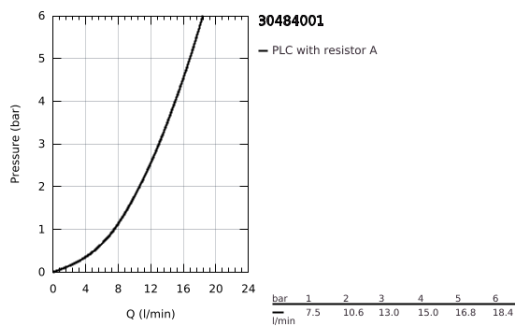

30 484 001 **COSTA L BIBTAP 1/2"**

**PRODUCT DESCRIPTION**

- Colour: chrome
- wall mounted
- metal handles
- heat insulated
- marking: blue
- GROHE LongLife finish
- GROHE Long-Life headparts
- swivel tubular spout, swivel area 360°
- maximum flow rate (at 3 bar): 13 l/min

30 484 001 **COSTA L BIBTAP 1/2"**

**SPARE PARTS**, June 2007 – now

- 1: Handle (Spare part-nr. 45994000)
  - 1.1: Snap insert (Spare part-nr. 0538600M)
  - 2: Headpart 1/2" (Spare part-nr. 07146000)
  - 2.1: Sealing washer  $\text{Ø}6 \times \text{Ø}2$  (Spare part-nr. 0128300M)
  - 2.2: O-ring  $\text{Ø}18,2 \times \text{Ø}1,7$  (Spare part-nr. 0392400M)
  - 2.3: Seal (Spare part-nr. 0529100M)
  - 3: Swivel tube spout (Spare part-nr. 13084000)
  - 3.1: Mousseur (Spare part-nr. 13928000)
  - 3.2: Sealing washer (Spare part-nr. 0128500M)
  - 4: Screw for Costa/Avina products (Spare part-nr. 48013000)\*
- \* Optional accessories