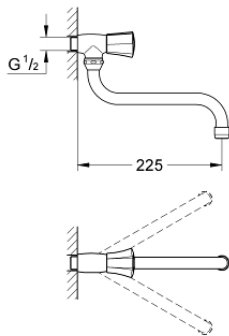

30 484 001 **COSTA L BIBTAP 1/2"**

**PRODUCT DESCRIPTION**

- Colour: chrome
- wall mounted
- metal handle
- heat insulated
- marking: blue
- GROHE LongLife finish
- GROHE Long-Life headparts
- swivel tubular spout, swivel area 360°
- maximum flow rate (at 3 bar): 13 l/min

30 484 001 **COSTA L BIBTAP 1/2"**

**SPARE PARTS**, June 2007 – now

- 1: Handle (Spare part-nr. 45994000)
  - 1.1: Snap insert (Spare part-nr. 0538600M)
  - 2: Headpart 1/2" (Spare part-nr. 07146000)
  - 2.1: Sealing washer  $\varnothing 6 \times \varnothing 2$  (Spare part-nr. 0128300M)
  - 2.2: O-ring  $\varnothing 18,2 \times \varnothing 1,7$  (Spare part-nr. 0392400M)
  - 2.3: Seal (Spare part-nr. 0529100M)
  - 3: Swivel tube spout (Spare part-nr. 13084000)
  - 3.1: Mousseur (Spare part-nr. 13928000)
  - 3.2: Sealing washer (Spare part-nr. 0128500M)
  - 4: Screw for Costa/Avina products (Spare part-nr. 48013000)\*
- \* Optional accessories