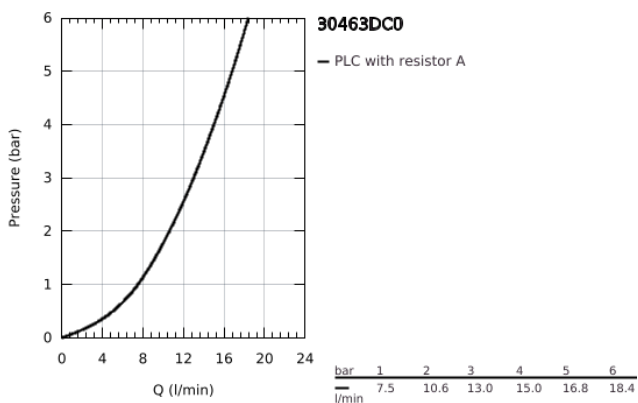

### 30 463 DC0 EUROSMART SINGLE-LEVER SINK MIXER 1/2"

#### PRODUCT DESCRIPTION

- Colour: supersteel
- medium spout
- GROHE LongLife finish
- GROHE SilkMove 35 mm ceramic cartridge
- adjustable flow rate limiter
- swivel cast spout
- swivel area 140°
- Protected Water Ways no contact of water with lead or nickel inside the tap
- flexible connection hoses
- metal fixation set
- maximum flow rate (at 3 bar): 13 l/min
- professional edition