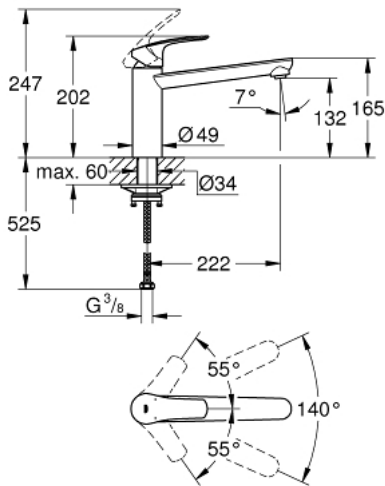

### 30 463 DC0 EUROSMART SINGLE-LEVER SINK MIXER 1/2"

#### PRODUCT DESCRIPTION

- Colour: supersteel
- medium spout
- GROHE LongLife finish
- GROHE SilkMove 35 mm ceramic cartridge
- adjustable flow rate limiter
- swivel cast spout
- swivel area 140°
- Protected Water Ways no contact of water with lead or nickel inside the tap
- flexible connection hoses
- metal fixation set
- maximum flow rate (at 3 bar): 13 l/min
- professional edition

## 30 463 DC0 EUROSMART SINGLE-LEVER SINK MIXER 1/2"

### SPARE PARTS, May 2022 – now

- 1: Lever (Spare part-nr. 48530DC0)
- 2: Cartridge (Spare part-nr. 46374000)
- 3: Flow straightener (Spare part-nr. 48264000)
- 4: Shank fastening assembly (Spare part-nr. 48384000)
- 5: Support plate (Spare part-nr. 05334000)
- 6: Socket Spanner (Spare part-nr. 19332000)\*