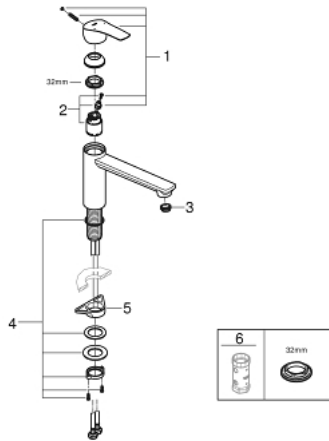

### 30 463 DC0 EUROSMART SINGLE-LEVER SINK MIXER 1/2"

#### PRODUCT DESCRIPTION

- Colour: supersteel
- medium spout
- GROHE LongLife finish
- GROHE SilkMove 35 mm ceramic cartridge
- adjustable flow rate limiter
- swivel cast spout
- swivel area 140°
- Protected Water Ways no contact of water with lead or nickel inside the tap
- flexible connection hoses
- metal fixation set
- maximum flow rate (at 3 bar): 13 l/min
- professional edition

## 30 463 DC0 EUROSMART SINGLE-LEVER SINK MIXER 1/2"

### SPARE PARTS, May 2022 – now

- 1: Lever (Spare part-nr. 48530DC0)
- 2: Cartridge (Spare part-nr. 46374000)
- 3: Flow straightener (Spare part-nr. 48264000)
- 4: Shank fastening assembly (Spare part-nr. 48384000)
- 5: Support plate (Spare part-nr. 05334000)
- 6: Socket Spanner (Spare part-nr. 19332000)\*