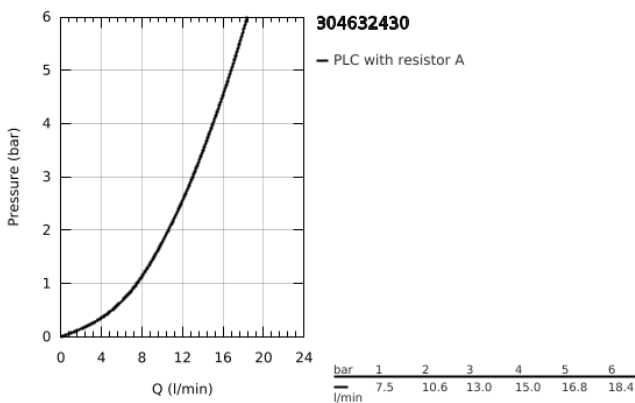

30 463 243 0 **EUROSMART SINGLE-LEVER SINK MIXER 1/2"**

PRODUCT DESCRIPTION

- Colour: matte black
- medium spout
- GROHE SilkMove 35 mm ceramic cartridge
- adjustable flow rate limiter
- swivel cast spout
- swivel area 140°
- Protected Water Ways no contact of water with lead or nickel inside the tap
- flexible connection hoses
- metal fixation set
- maximum flow rate (at 3 bar): 13 l/min
- professional edition

30 463 243 0 **EUROSMART SINGLE-LEVER SINK MIXER 1/2"**

SPARE PARTS, January 2023 – now

- 1: Lever (Spare part-nr. 485302430)
- 2: Cartridge (Spare part-nr. 46374000)
- 3: Flow straightener (Spare part-nr. 48264000)
- 4: Shank fastening assembly (Spare part-nr. 48384000)
- 5: Support plate (Spare part-nr. 05334000)
- 6: Socket Spanner (Spare part-nr. 19332000)*