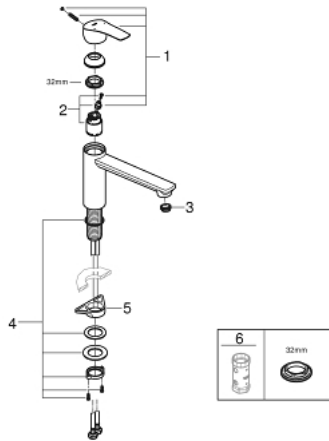

30 463 243 0 **EUROSMART SINGLE-LEVER SINK MIXER 1/2"**

PRODUCT DESCRIPTION

- Colour: matte black
- medium spout
- GROHE SilkMove 35 mm ceramic cartridge
- adjustable flow rate limiter
- swivel cast spout
- swivel area 140°
- Protected Water Ways no contact of water with lead or nickel inside the tap
- flexible connection hoses
- metal fixation set
- maximum flow rate (at 3 bar): 13 l/min
- professional edition

30 463 243 0 **EUROSMART SINGLE-LEVER SINK MIXER 1/2"**

SPARE PARTS, January 2023 – now

- 1: Lever (Spare part-nr. 485302430)
- 2: Cartridge (Spare part-nr. 46374000)
- 3: Flow straightener (Spare part-nr. 48264000)
- 4: Shank fastening assembly (Spare part-nr. 48384000)
- 5: Support plate (Spare part-nr. 05334000)
- 6: Socket Spanner (Spare part-nr. 19332000)*