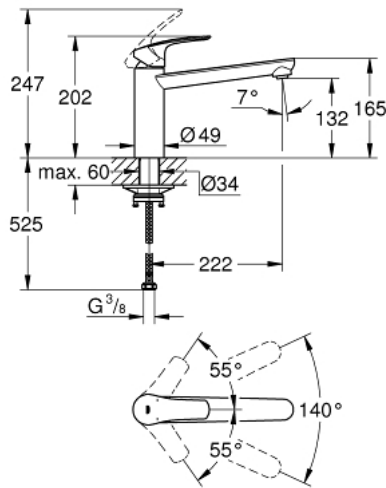

30 463 243 0 **EUROSMART SINGLE-LEVER SINK MIXER 1/2"**

PRODUCT DESCRIPTION

- Colour: matte black
- medium spout
- GROHE SilkMove 35 mm ceramic cartridge
- adjustable flow rate limiter
- swivel cast spout
- swivel area 140°
- Protected Water Ways no contact of water with lead or nickel inside the tap
- flexible connection hoses
- metal fixation set
- maximum flow rate (at 3 bar): 13 l/min
- professional edition

30 463 243 0 **EUROSMART SINGLE-LEVER SINK MIXER 1/2"**

SPARE PARTS, January 2023 – now

- 1: Lever (Spare part-nr. 485302430)
- 2: Cartridge (Spare part-nr. 46374000)
- 3: Flow straightener (Spare part-nr. 48264000)
- 4: Shank fastening assembly (Spare part-nr. 48384000)
- 5: Support plate (Spare part-nr. 05334000)
- 6: Socket Spanner (Spare part-nr. 19332000)*